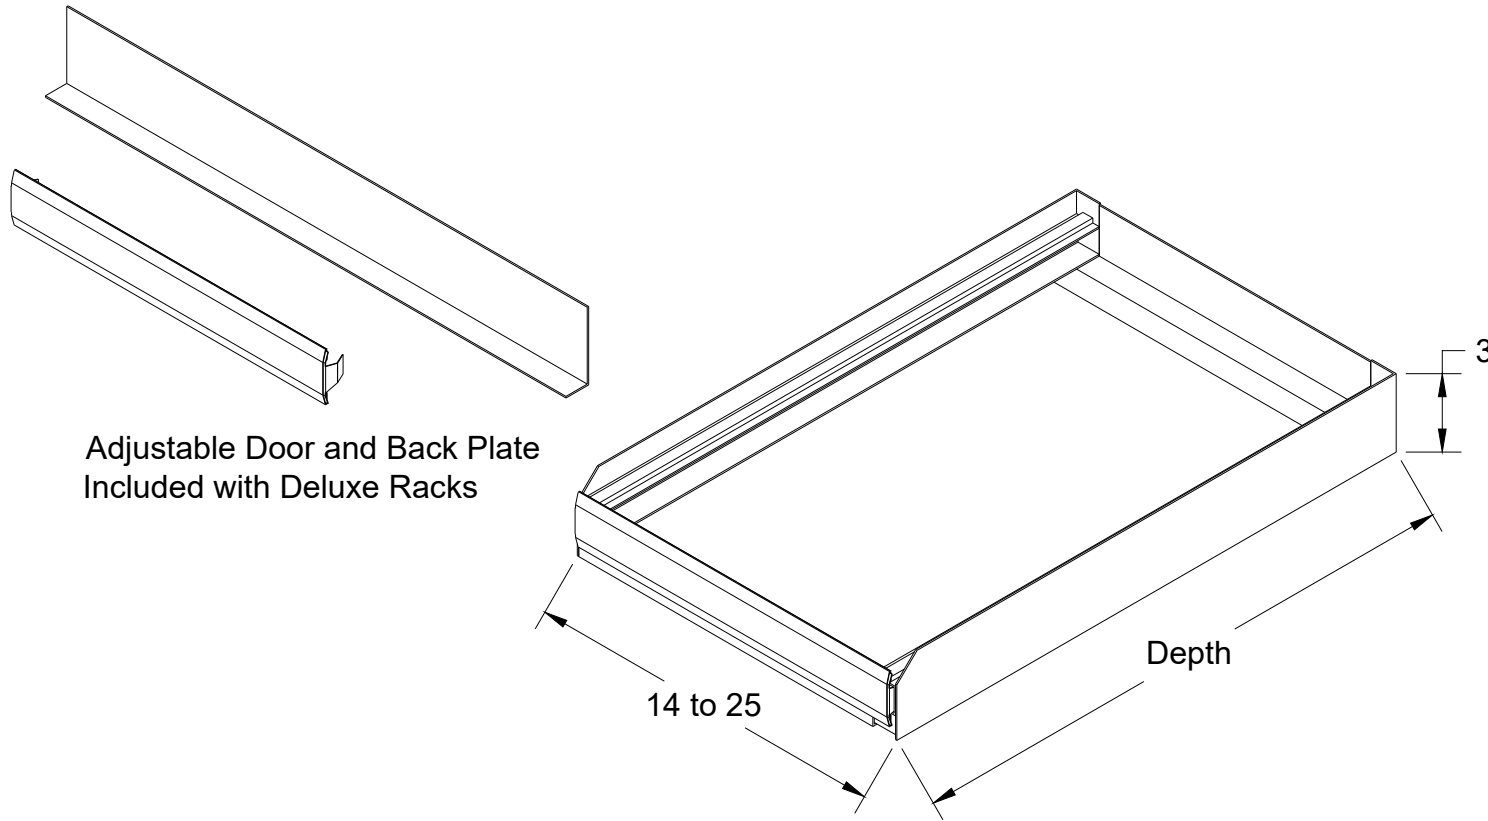

Dimensions in inches

Adjustable Door and Back Plate
Included with Deluxe Racks

Part Number	Standard/Deluxe	Depth
004372	Standard	22
004379	Deluxe	22
004382	Deluxe	28

Product:
Adjustable Filter Racks

PRODUCT DESCRIPTION:

An Economical way to add Easy Access Filtration to your AHU.

PRODUCT DATA:

- 16 & 18 Gauge G90 Galvanized Steel Construction
- Adjustable Width
- Adjustable Door
- Neoprene Gasket for reduced vibration
- Rear Plate is cut to size in field

THE METAL SHOP

APPROVED	SIZE	REV	SHEET
CHECKED	A		1/1
DRAWN Colton Hunt 11/26/2019	SCALE N/A		