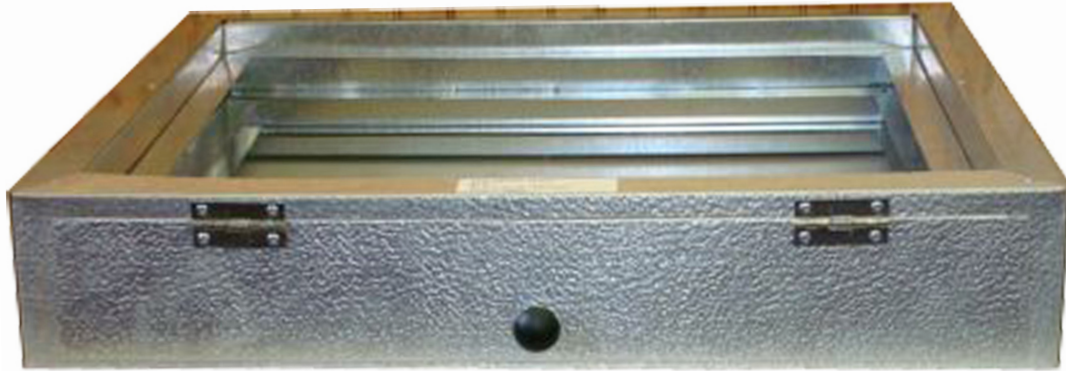

THE METAL SHOP

www.metalshop.org

2541 W Dunnellon Road
Dunnellon, FL 34434

Office: 888-441-2491
Fax: 352-522-0007

sales@metalshop.org

March 2018

INSULATED RETURN AIR FILTER HOUSINGS

CONSTRUCTION

- Made with 26-ga. galvanized steel
- Spring-loaded, embossed, hinged door
- Door is always on width side
- Fits either a 1" or 2" filter
- Perfectly sized to fit your equipment

PLEASE SEE REVERSE SIDE FOR PART NUMBERS AND DIMENSIONS