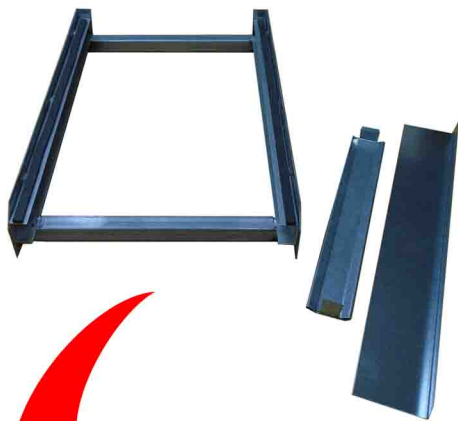

THE METAL SHOP

www.metalshop.org
sales@metalshop.org

2541 W Dunnellon Road
Dunnellon, Florida 34433

Office: 888.441.2492
Fax: 352.522.0007

October 2017

ADJUSTABLE FILTER RACK

KIT INCLUDES

- 16 ga. Frame & 18 ga. Filter Channel
- Adjustable width
- Adjustable Front Door
- Rear Plate is cut to size in field

PART #	WIDTH	DEPTH	HEIGHT	LIST PRICE
004-379	15" - 26"	22"	3"	\$39.16
004-382	15" - 26"	28"	3"	\$53.38