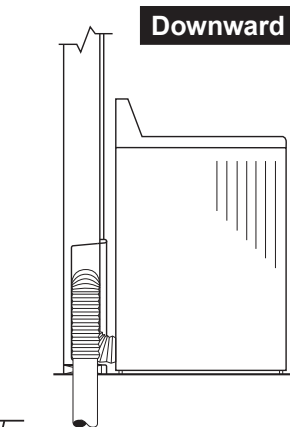

- Eliminate One Elbow
- Gain 6' of Allowable Duct Run
- Reduce Call Backs

Protect Transition Hose Neatly in the Wall

Unprotected Hose is a Fire Hazard

Model 480 — 22 Gauge Aluminized Steel Shown Painted

NEW
Model 480

Exhaust Direction	Wall Size	Model Number
Both	2x6	DB-480
Upward	2x6	DB-425
Upward	2x4	DB-350
Downward	2x6	DB-4D
Downward	2x4	DB-3D

Finish the Laundry Right

Protecting flex hose lessens the risk of lint buildup, provides energy savings by removing the kinks usually found in the exhaust hose, and makes for a simpler, more professional looking finish.

425 / 350 - Upward Venting

4D / 3D - Downward Venting

Model Number	Wall Size	Exhaust Direction
480	2X6	Up & Down
425	2X6	Upward
350	2X4	Upward
4D	2X6	Downward
3D	2X4	Downward

Performance Data

For Use:

- Dryer vent hose receptacle
- Doubles as gas connection receptacle
- Meets code requirements as a clean-out