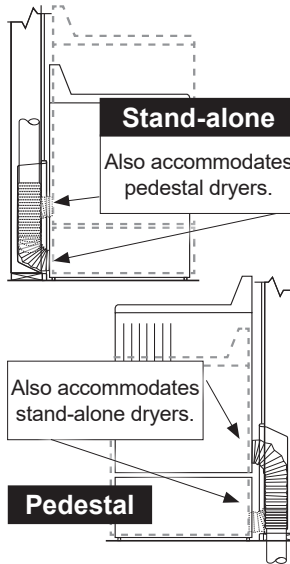

Exhaust Direction	Wall Size	Model Number
Both	2x6	DB-480
Upward	2x6	DB-425
Upward	2x4	DB-350
Downward	2x6	DB-4D
Downward	2x4	DB-3D

Finish the Laundry Right

Protecting flex hose lessens the risk of lint buildup, provides energy savings by removing the kinks usually found in the exhaust hose, and makes for a simpler, more professional looking finish.

425 / 350 - Upward Venting

4D / 3D - Downward Venting

Model Number	Wall Size	Exhaust Direction
480	2X6	Up & Down
425	2X6	Upward
350	2X4	Upward
4D	2X6	Downward
3D	2X4	Downward

Performance Data

For Use:

- Dryer vent hose receptacle
- Doubles as gas connection receptacle
- Meets code requirements as a clean-out