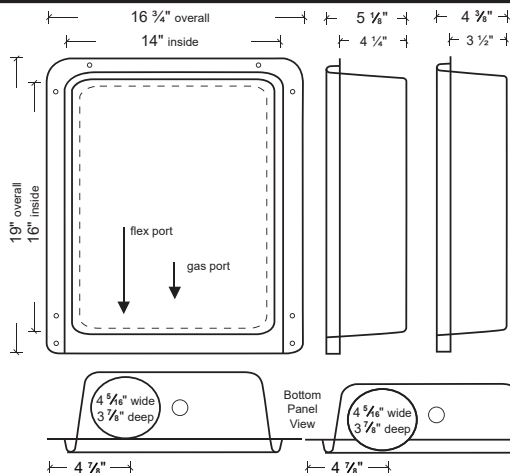

Exhaust Direction	Wall Size	Model Number
Both	2x6	DB-480
Upward	2x6	DB-425
Upward	2x4	DB-350
Downward	2x6	DB-4D
Downward	2x4	DB-3D

Finish the Laundry Right

Protecting flex hose lessens the risk of lint buildup, provides energy savings by removing the kinks usually found in the exhaust hose, and makes for a simpler, more professional looking finish.

425 / 350 - Upward Venting

4D / 3D - Downward Venting

Model Number	Wall Size	Exhaust Direction
480	2X6	Up & Down
425	2X6	Upward
350	2X4	Upward
4D	2X6	Downward
3D	2X4	Downward

Performance Data

For Use:

- Dryer vent hose receptacle
- Doubles as gas connection receptacle
- Meets code requirements as a clean-out