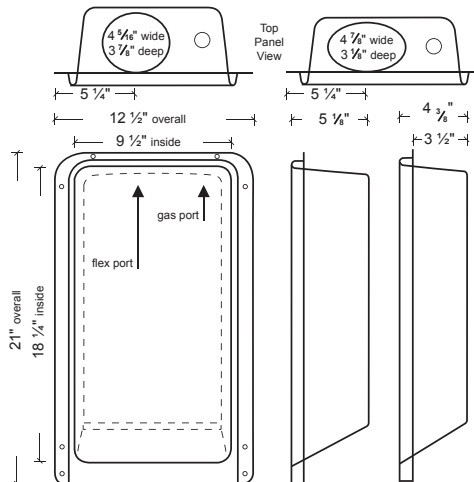

Exhaust Direction	Wall Size	Model Number
Both	2x6	DB-480
Upward	2x6	DB-425
Upward	2x4	DB-350
Downward	2x6	DB-4D
Downward	2x4	DB-3D

Finish the Laundry Right

Protecting flex hose lessens the risk of lint buildup, provides energy savings by removing the kinks usually found in the exhaust hose, and makes for a simpler, more professional looking finish.

425 / 350 - Upward Venting

4D / 3D - Downward Venting

Model Number	Wall Size	Exhaust Direction
480	2X6	Up & Down
425	2X6	Upward
350	2X4	Upward
4D	2X6	Downward
3D	2X4	Downward

Performance Data

For Use:

- Dryer vent hose receptacle
- Doubles as gas connection receptacle
- Meets code requirements as a clean-out