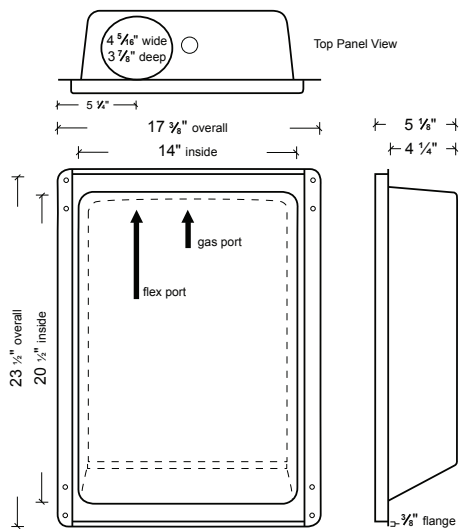

Exhaust Direction	Wall Size	Model Number
Both	2x6	DB-480
Upward	2x6	DB-425
Upward	2x4	DB-350
Downward	2x6	DB-4D
Downward	2x4	DB-3D

Finish the Laundry Right

Protecting flex hose lessens the risk of lint buildup, provides energy savings by removing the kinks usually found in the exhaust hose, and makes for a simpler, more professional looking finish.

425 / 350 - Upward Venting

4D / 3D - Downward Venting

Model Number	Wall Size	Exhaust Direction
480	2X6	Up & Down
425	2X6	Upward
350	2X4	Upward
4D	2X6	Downward
3D	2X4	Downward

Performance Data

For Use:

- Dryer vent hose receptacle
- Doubles as gas connection receptacle
- Meets code requirements as a clean-out