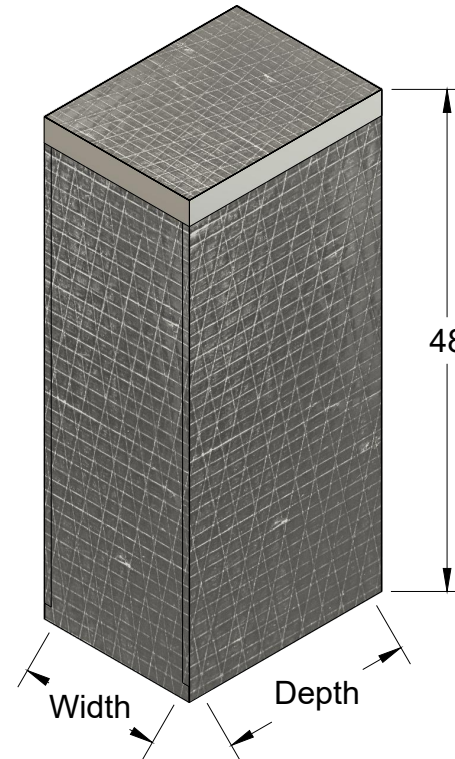

Dimensions in inches

Product: Knocked-Down Plenums

PRODUCT DESCRIPTION:

Our 4' Pre-Grooved Supply Plenums save time and eliminate scrap on your install.

PRODUCT DATA:

Standard Features:

- 1.5" R6 Anti-Microbial Duct Board
- Pre-Grooved precisely to fit the supply outlet of the AHU.
- Includes End Cap, UL Tape & Squeegee
- Shiplap Bottom for Snug Fit
- Sized to fit your AHU Supply Collar

Ships Knocked-Down

Easy to Assemble

All Dimensions are I.D.

THE METAL SHOP

APPROVED

CHECKED

DRAWN

Colton Hunt

11/8/2019

SIZE

A

REV

SCALE N/A

SHEET

1/1