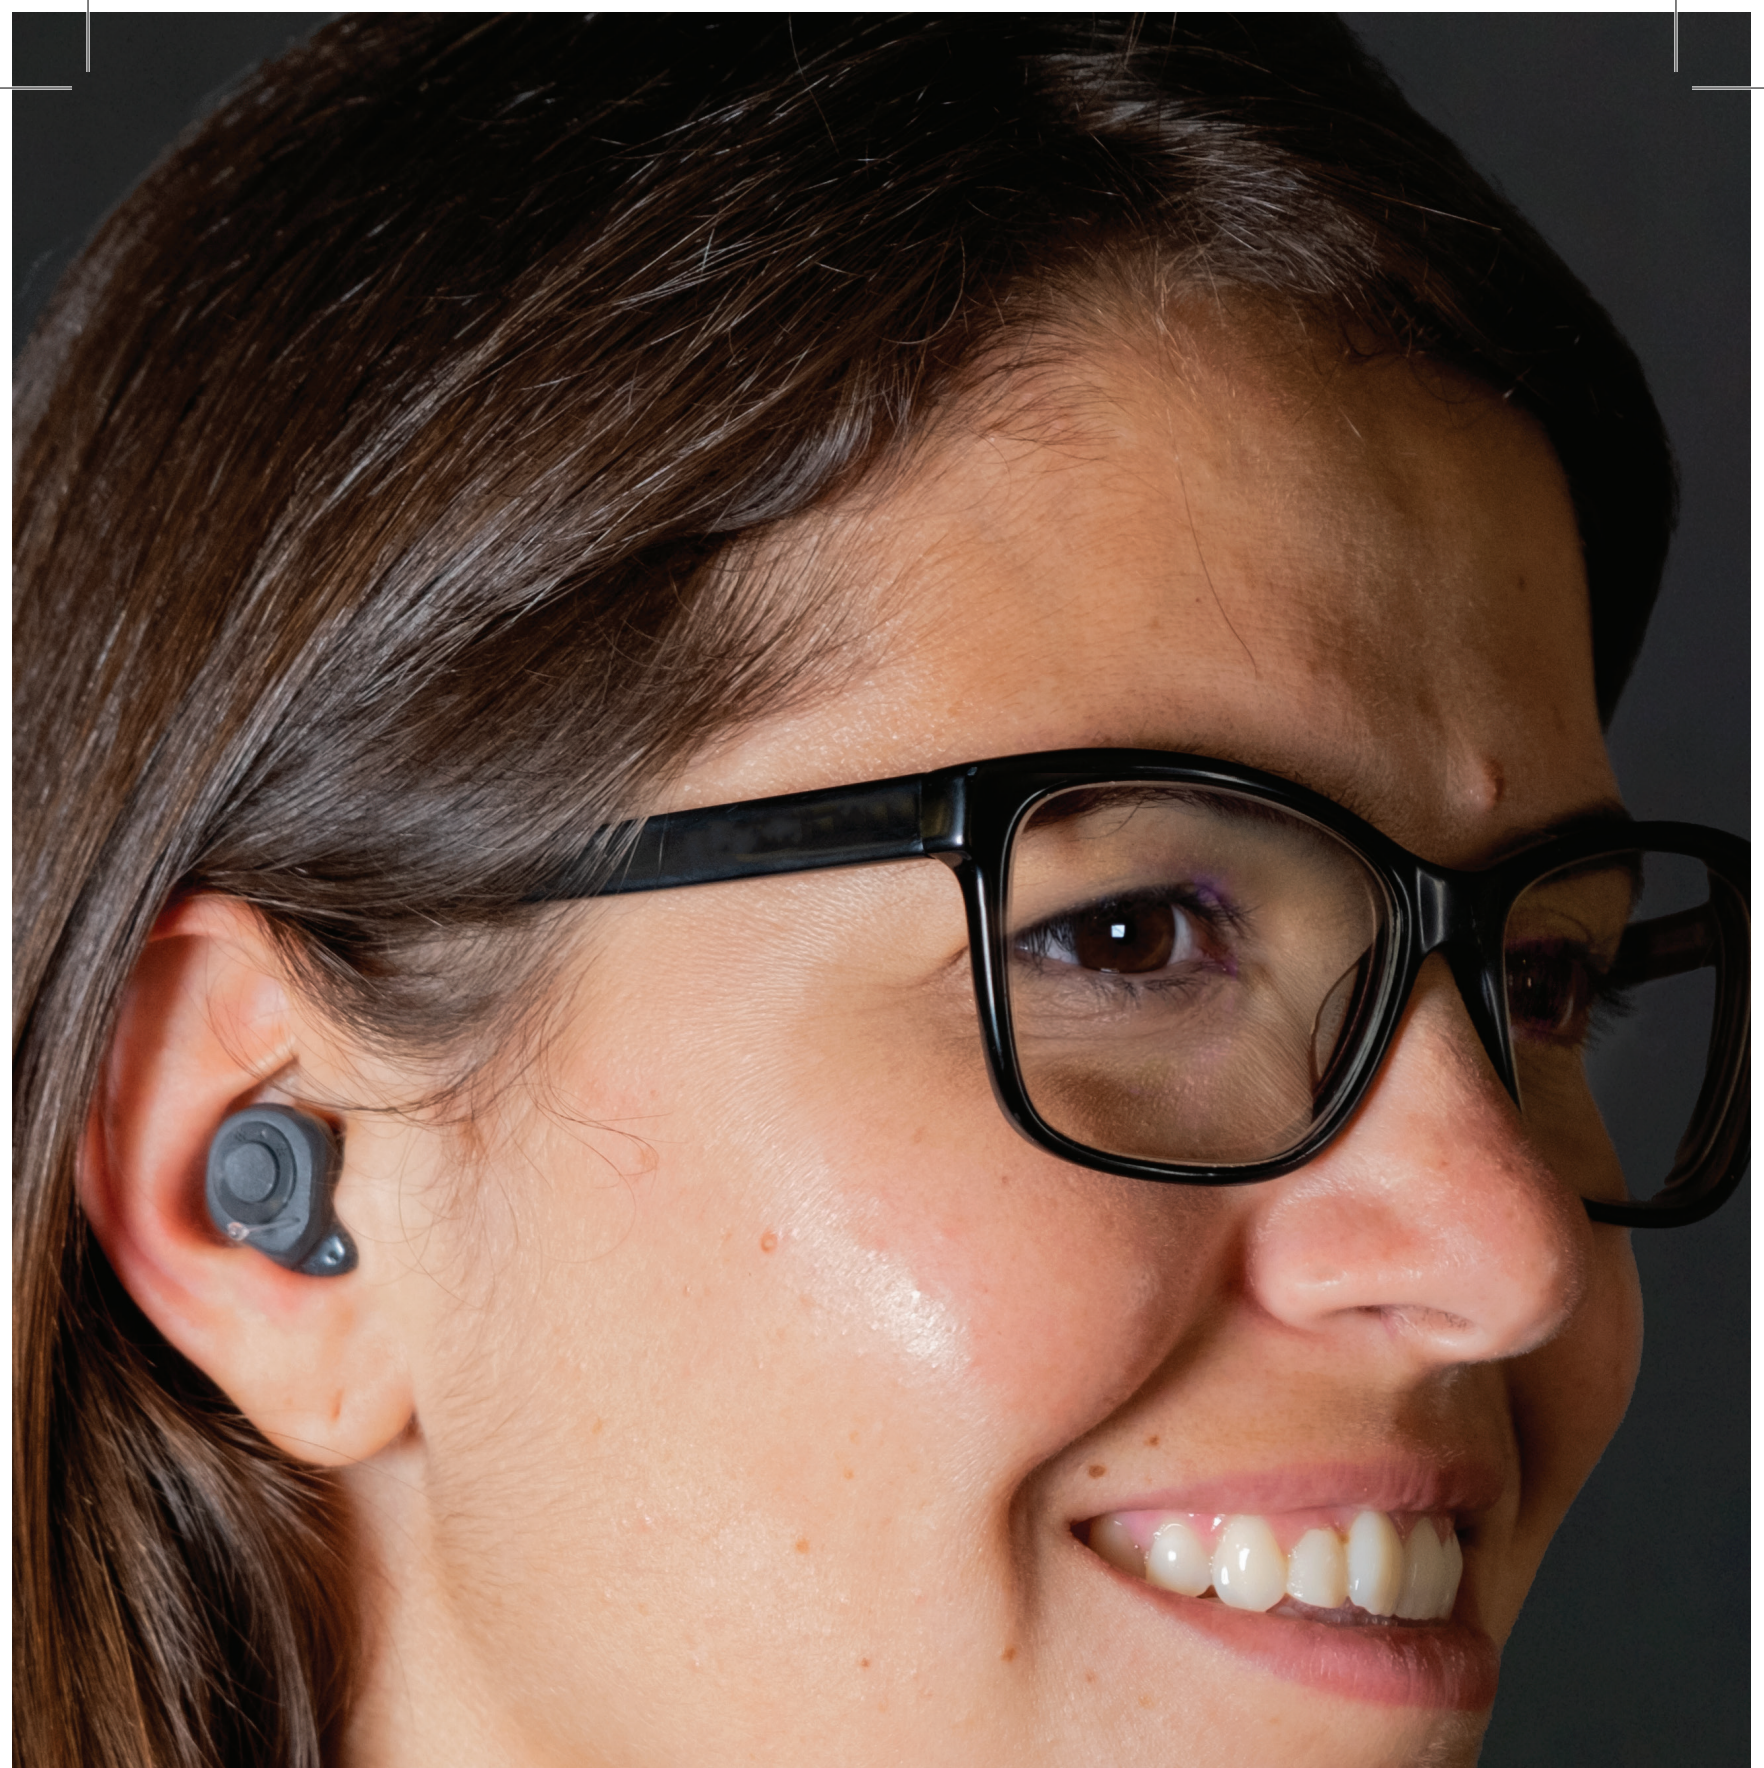

Style meets Hearing

Rechargeable
Earbud

ReSound promises shell replacement
free for lifetime*

*Terms and conditions apply