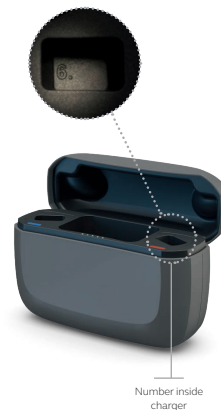

Charging options for ReSound hearing aids

ReSound offers rechargeable solutions with inductive charging and long battery life to keep your clients on the go.

ReSound Nexia™ microRIE	08	08	-	-
ReSound OMNIA™ MiniRIE	06	06	-	-
ReSound Nexia™ BTE ReSound OMNIA™ BTE	-	-	70	-
ReSound Nexia™ PBTE ReSound OMNIA™ PBTE	-	-	80	-
ReSound Nexia™ ITE/ITC ReSound OMNIA™ ITE/ITC	-	-	-	C
ReSound Key™ RIE	03	-	03	-

How to match ReSound hearing aids with the correct charger

Each charger type is offered with different inserts – known as the charging form factor (CFF) – which relate to a specific ReSound hearing aid collection or style.

The CFF is indicated with a number and is shown inside the charger and on the charger packaging.