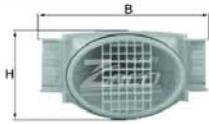

ZH1A3856

BMW XS xDrive50i 4.4L V8 Gas -2014-201S • X6

OEM
13717638566
MANN

KNECHT
LX 2991/1
HENGST