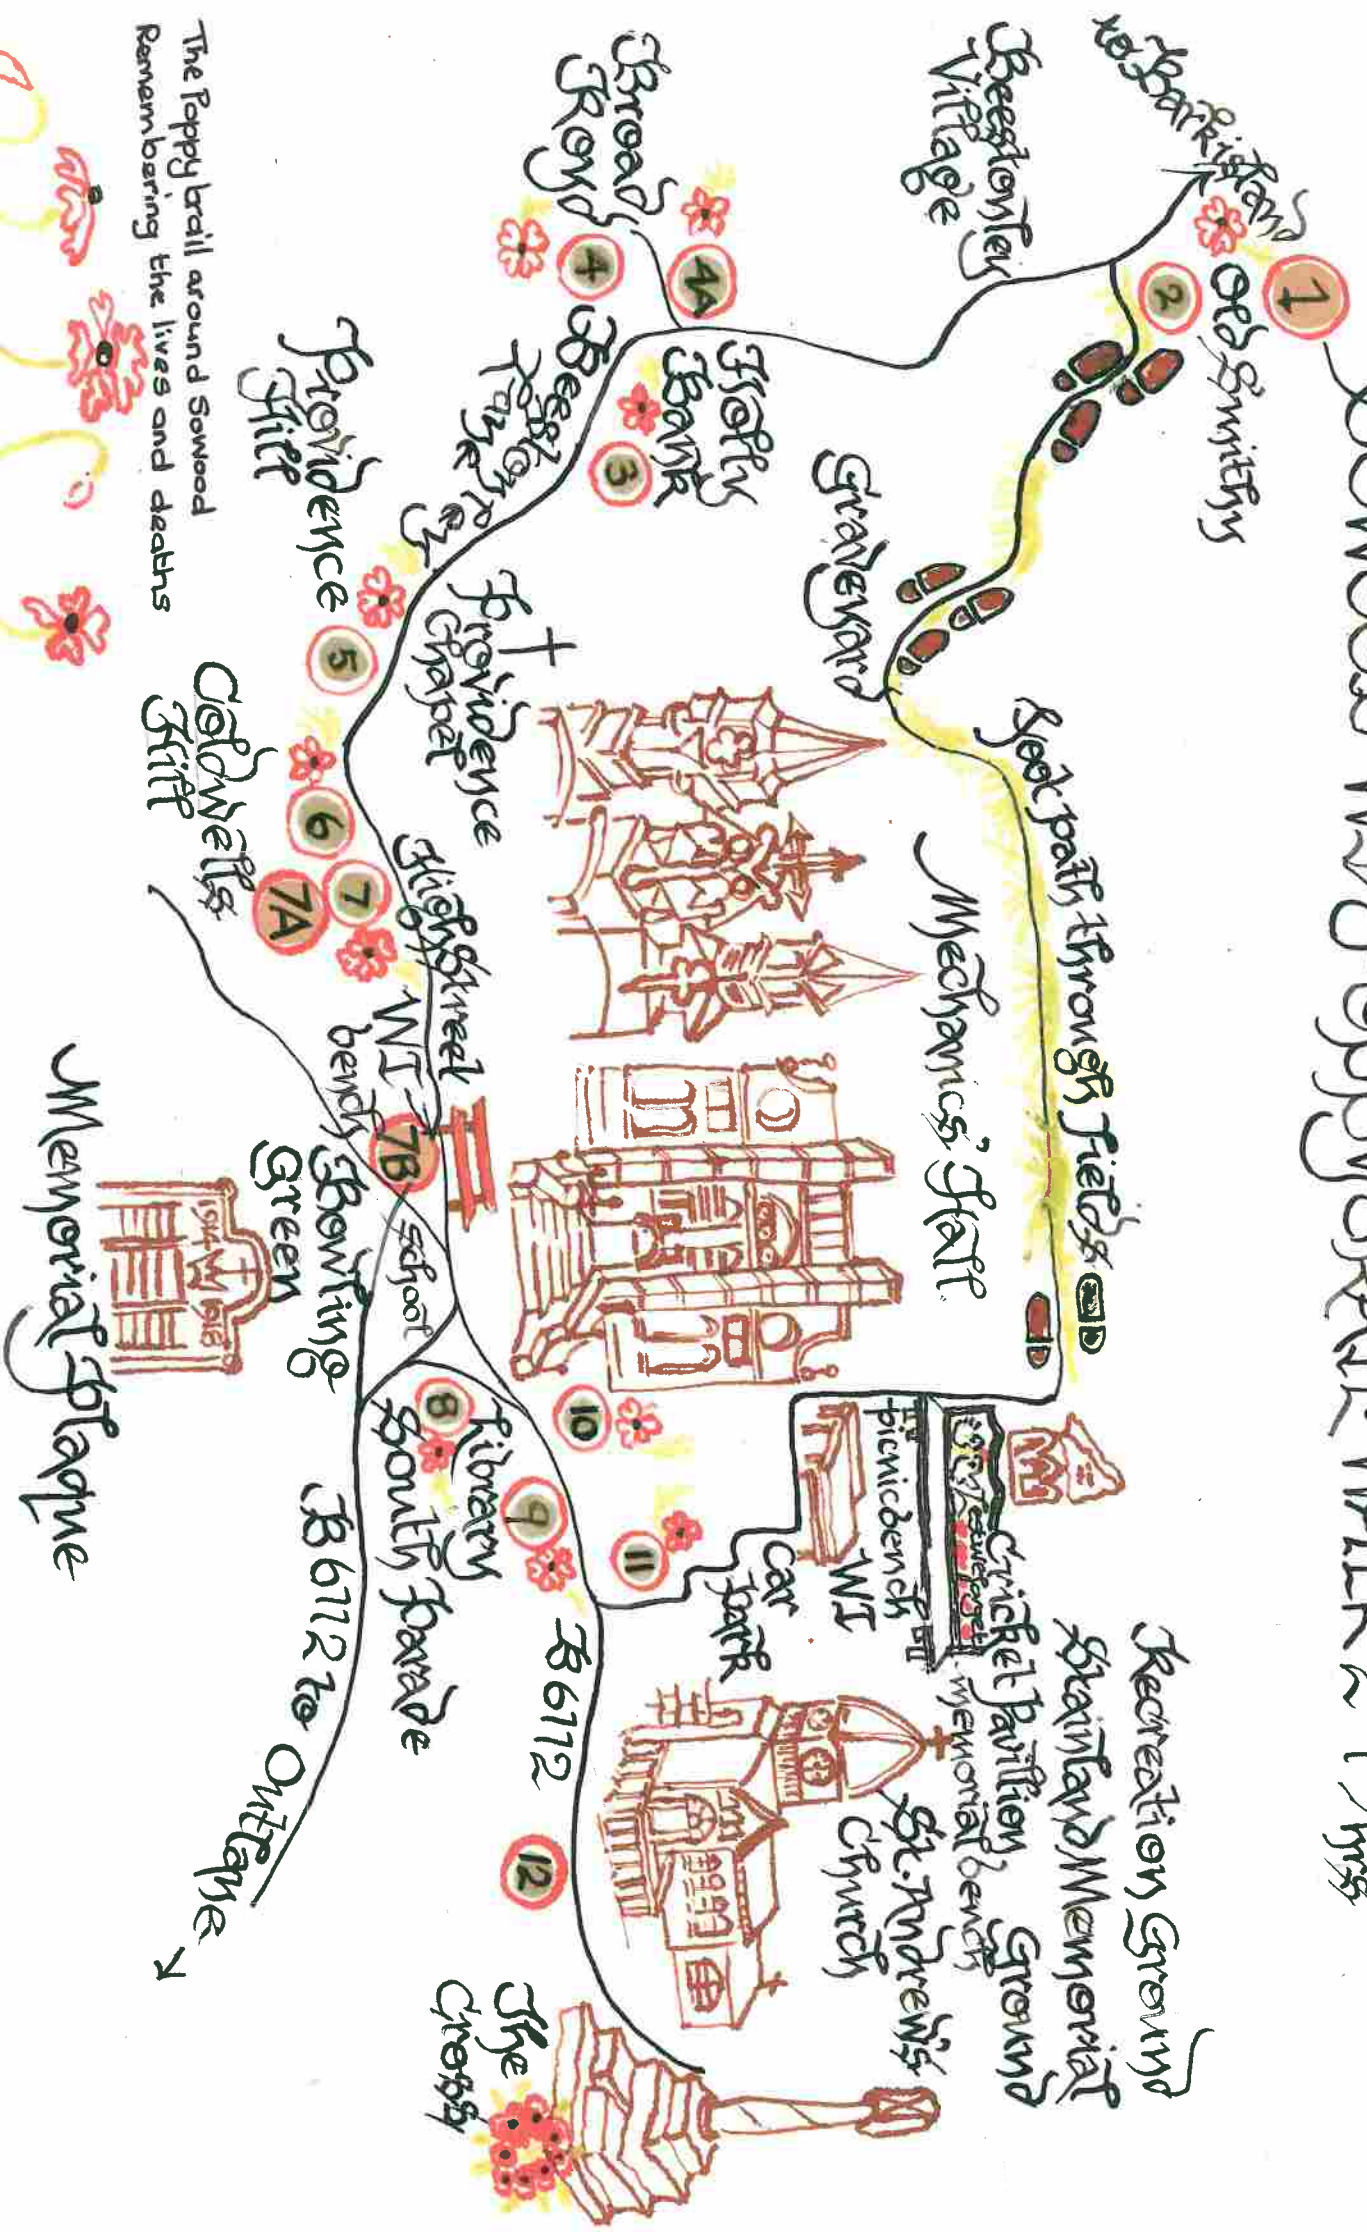

Sowwood WI Poetry Trail: Water 2.1.5 hrs

The Poppy trail around Sowwood Remembaring the lives and deaths from the Great War