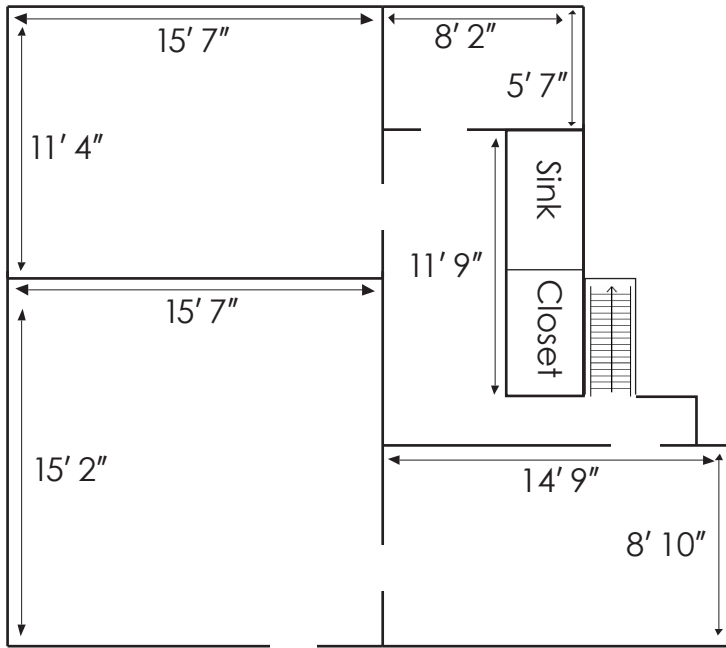

Top Floor

1,221 SF ±

865 SF ±

Front Entrance

Basement

Not Included

Dock