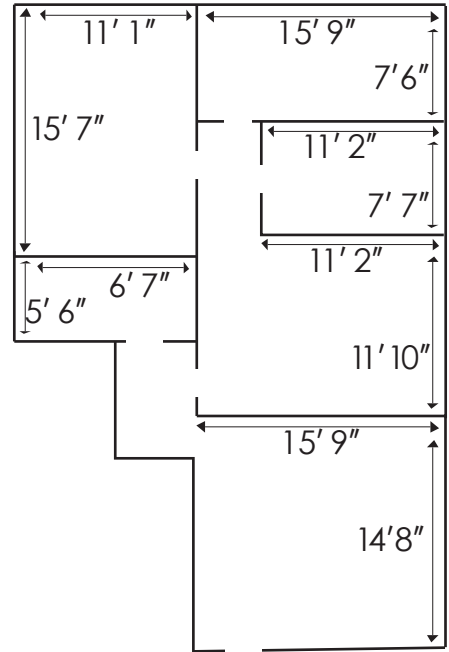

Top Floor

1,221 SF ±

865 SF ±

Front Entrance

Basement

Not Included

Dock