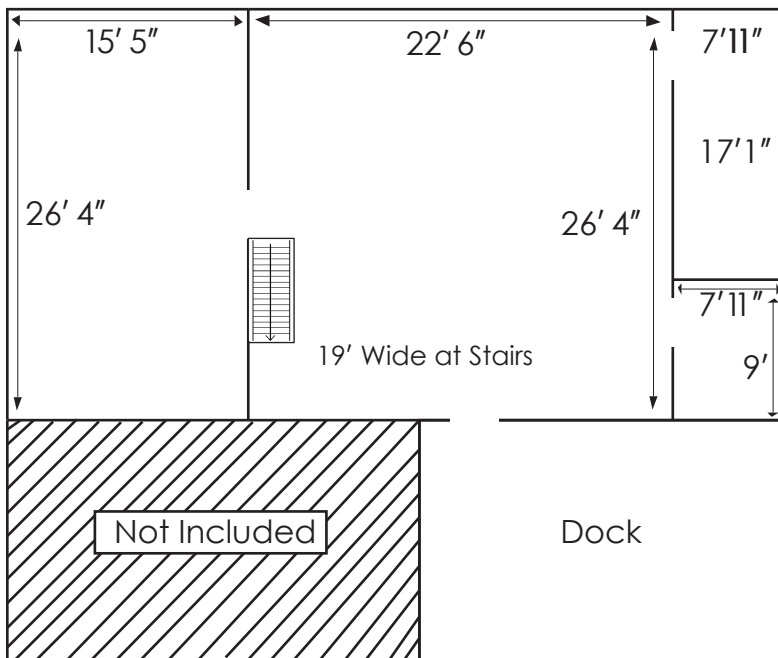

Top Floor

1,221 SF ±

865 SF ±

Front Entrance

Basement

Not Included

Dock