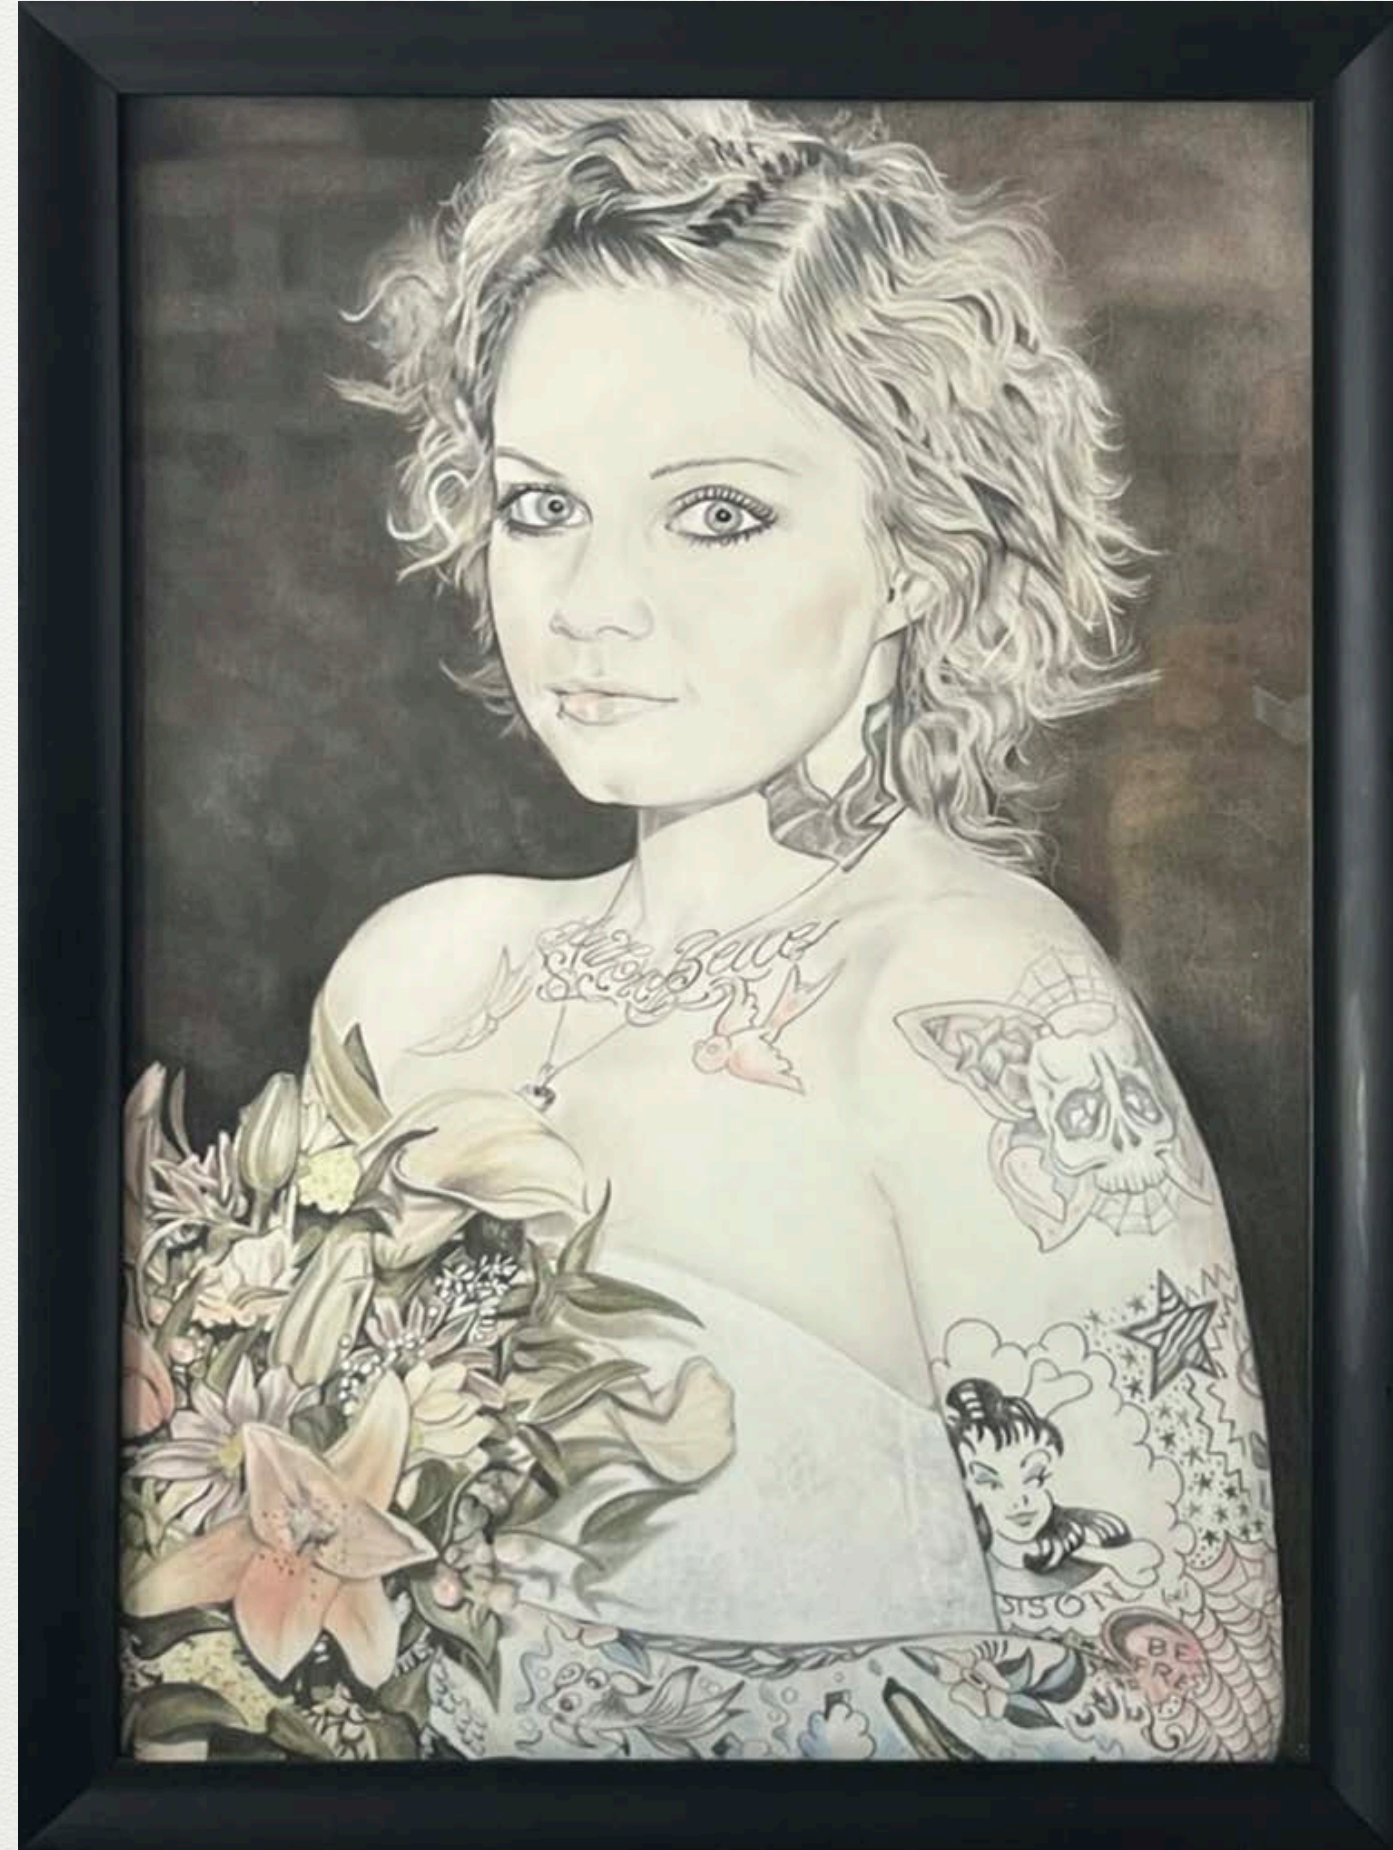

LORI PRATICO
RIVERHOUSE CATALOG

ALL IMAGES ©LORI PRATICO

"HER" 24" x 30" acrylic on canvas
\$1800

"Good Fight" 30" x 48" acrylic on canvas
NFS

"Grace" 37" x 43" framed, pastel and charcoal on archival board
NFS

"BlackBird" 30" x 40" acrylic on canvas
\$3000

“Southern Belle” 23” x 33” framed,
pastel and graphite on archival board
\$1100

“Tattoo Bride” 23” x 33” framed,
pastel and graphite on archival board
\$1500

“Doll Face” 23” x 33” framed,
pastel and graphite on archival board
\$1100

"Laurily" 24" x 30"
acrylic on canvas
\$1000

"Jordan" 24" x 30" framed,
acrylic on wood panel
\$1000

"BackYard" 24" x 32" Framed, charcoal and pastel on archival board
\$1500

30" x 40" acrylic on canvas
\$800

“Stefanie” 34” x 26” framed,
pastel and graphite on archival board
\$1100

“Pryde” 48” x 36”
acrylic on canvas
\$3500

“Summertime” 30” x 40” acrylic on canvas
\$1800

“Wild Horses” 36” x 36” acrylic on canvas
\$2500