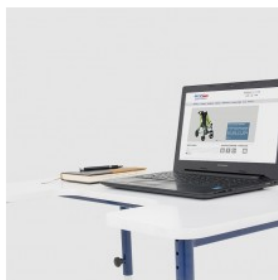

<b>Notes:</b>
---------------

**STANDARD EQUIPMENT (Circle size below)**

	<p>JOY 1 (JOY_001): CUT-OUT BOARD</p> <ul style="list-style-type: none"> <li>• Height adjustment</li> <li>• Wide cut-out board</li> </ul>	<b>1 Size: \$662</b>
	<p>JOY 2 (JOY_002): PLAIN BOARD</p> <ul style="list-style-type: none"> <li>• Height adjustment</li> <li>• Wide plain board</li> </ul>	<b>1 Size: \$653</b>
	<p>JOY 3 (JOY_003): TILT CUT-OUT BOARD</p> <ul style="list-style-type: none"> <li>• Height adjustment</li> <li>• Wide cut-out board</li> <li>• Tabletop with tilt adjustment</li> </ul>	<b>1 Size: \$854</b>
	<p>JOY 4 (JOY_004): TILT PLAIN BOARD</p> <ul style="list-style-type: none"> <li>• Height adjustment</li> <li>• Wide plain board</li> <li>• Tabletop with tilt adjustment</li> </ul>	<b>1 Size: \$854</b>

Joy™ Table can be used with positioning chairs as well as with school chairs. Fits not only to our chairs.

Adjustable height allows the setting table

Wide top provides space for work and play

It is possible to order a JOY™ table with tilt board