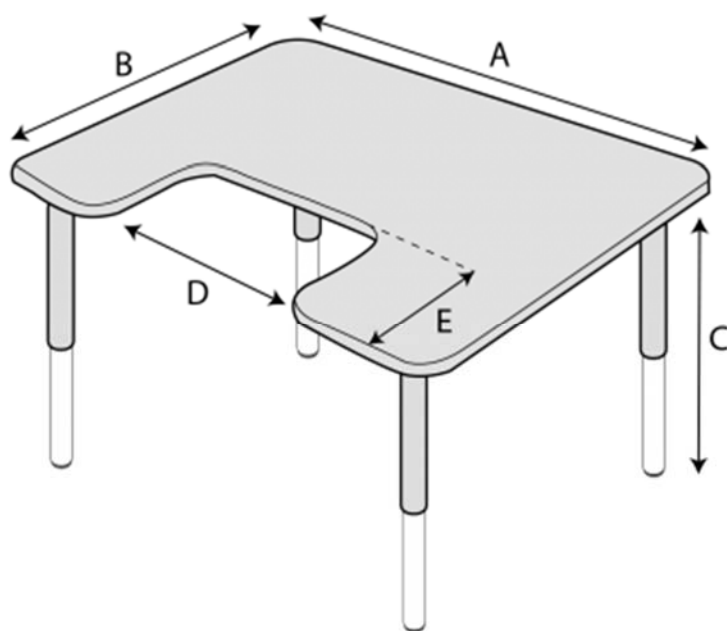

<b>Notes:</b>
---------------

**STANDARD EQUIPMENT (Circle size below)**

	<p>JOY 1 (JOY_001): CUT-OUT BOARD</p> <ul style="list-style-type: none"> <li>• Height adjustment</li> <li>• Wide cut-out board</li> </ul>	<b>1 Size: \$662</b>
	<p>JOY 2 (JOY_002): PLAIN BOARD</p> <ul style="list-style-type: none"> <li>• Height adjustment</li> <li>• Wide plain board</li> </ul>	<b>1 Size: \$653</b>
	<p>JOY 3 (JOY_003): TILT CUT-OUT BOARD</p> <ul style="list-style-type: none"> <li>• Height adjustment</li> <li>• Wide cut-out board</li> <li>• Tabletop with tilt adjustment</li> </ul>	<b>1 Size: \$854</b>
	<p>JOY 4 (JOY_004): TILT PLAIN BOARD</p> <ul style="list-style-type: none"> <li>• Height adjustment</li> <li>• Wide plain board</li> <li>• Tabletop with tilt adjustment</li> </ul>	<b>1 Size: \$854</b>

Joy™ Table can be used with positioning chairs as well as with school chairs. Fits not only to our chairs.

Adjustable height allows the setting table

Wide top provides space for work and play

It is possible to order a JOY™ table with tilt board

Symbol	Dimension	Unit	Measurements
A	Width	[cm]	90
B	Depth	[cm]	60
C	Height	[cm]	40 – 70
D	Cut-out width	[cm]	40
E	Cut-out depth	[cm]	20
	Weight	[kg]	11,2
Max. load		[kg]	50

\*for tilt-board max. load is 30kg.