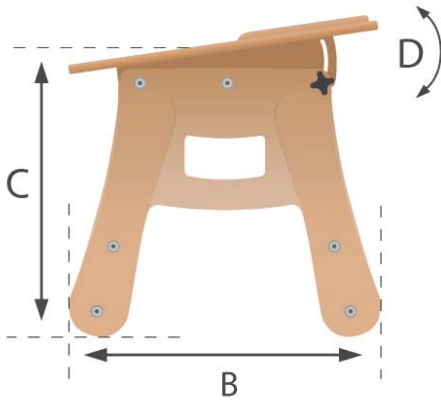

<b>Notes:</b>
---------------

**STANDARD EQUIPMENT (Circle size below)**

- Height adjustment
- Wide plain board
- Tabletop with tilt adjustment

**Size 1: \$942**

**Size 2: \$1,036**

**Size 3: \$1,130**

**Size 4: \$1,225**

Kidoo table™ can be used with positioning chairs as well as with school chairs. Fits not only to our chairs.

Adjustable height allows the setting table

Wide top provides space for work and play

Symbol	Dimension	Unit	Size 1	Size 2	Size 3	Size 4
A	Board length	[cm]	65	70	75	80
B	Board depth	[cm]	43	48	54	58
C	Table height	[cm]	39-50	47-64	51-71	55-79
D	Table height	[st]	0-12	0-12	0-12	0-12
	Weight	[kg]	8	9,2	11	13
	Maximum user weight	[kg]	30	30	30	30