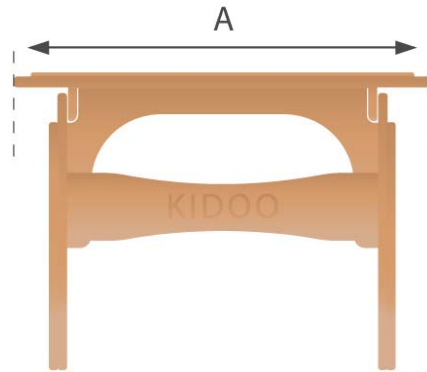

<b>Notes:</b>
---------------

**STANDARD EQUIPMENT (Circle size below)**

- Height adjustment
- Wide plain board
- Tabletop with tilt adjustment

**Size 1: \$942**

**Size 2: \$1,036**

**Size 3: \$1,130**

**Size 4: \$1,225**

Kidoo table™ can be used with positioning chairs as well as with school chairs. Fits not only to our chairs.

Adjustable height allows the setting table

Wide top provides space for work and play

Symbol	Dimension	Unit	Size 1	Size 2	Size 3	Size 4
A	Board length	[cm]	65	70	75	80
B	Board depth	[cm]	43	48	54	58
C	Table height	[cm]	39-50	47-64	51-71	55-79
D	Table height	[st]	0-12	0-12	0-12	0-12
	Weight	[kg]	8	9,2	11	13
	Maximum user weight	[kg]	30	30	30	30