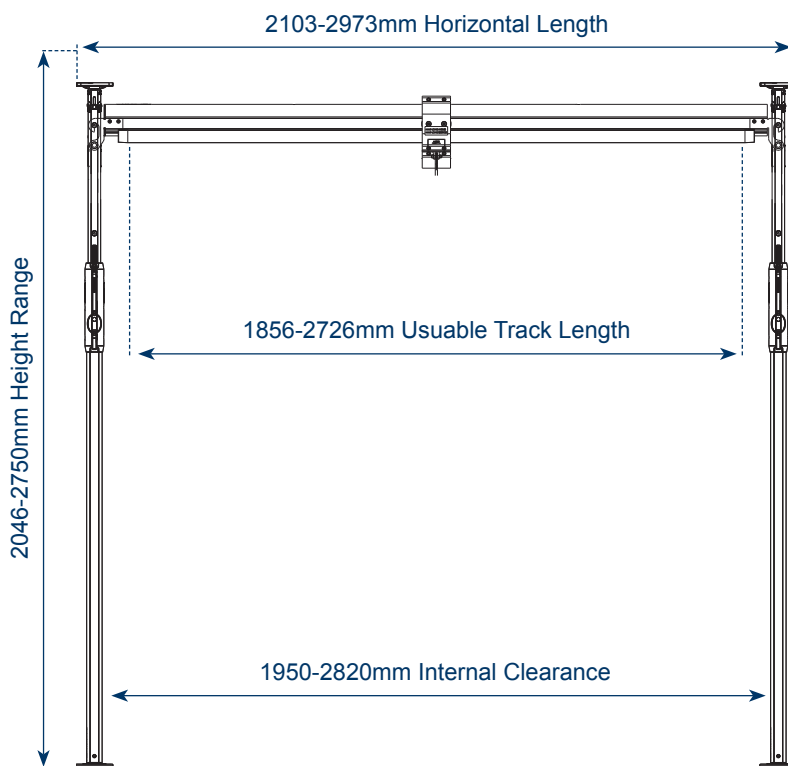

Mackworth

Easy Fit Gantry System

The Mackworth Easy Fit Gantry System 'pressure fits' between the floor and a structurally suitable ceiling at a maximum height of 7 to 10 feet (2.1-2.8 m), or, providing a stable, reliable lift track where a fixed ceiling track is not available.

The Mackworth Easy Fit consists of 7 main pieces that combine to make a sturdy semi-permanent structure that can be used without any structural alterations to the building.

Features

- High-strength, lightweight aluminium
- 440lb (200kg) max load
- 6.2-9.35ft (1.9-2.7m) adjustable track length
- 6.9-8.2ft (2-2.75m) adjustable height
- Built-in easy-slide trolley
- Pressure fit ratchet system (floor to ceiling)
- Pressure fit safety gauge
- Anti-slip rubber pads on top and bottom plates
- Bubble level on uprights
- Safety latch to prevent uprights retracting
- Securing Bolts and lynch pins
- Two (2) year warranty

Mackworth Easy Fit Gantry System

Technical specifications

Max Safe Working Load	440lb (200kg)
Minimum Useable Track Length	73.07" (1856mm)
Maximum Useable Track Length	107.32" (2726mm)
Minimum Unit Width	82.80" (2103mm)
Minimum Unit Width	117.05" (2973mm)
Minimum Ceiling Height	80.55" (2046mm)
Maximum Gantry Height	108.27" (2750mm)
Max Ceiling Pressure	105.8lb (48kg)
Total Weight (Boxed)	59.7lb (27.1kg)
Unit weight (inc Trolley)	53.1lb (24.1kg)
Upright weight (x2)	8.4lb (3.8kg) each
Bottom Plate weight (x2)	0.7lb (0.3kg) each
Top Plate weight (x2)	2.4lb (1.1kg) each