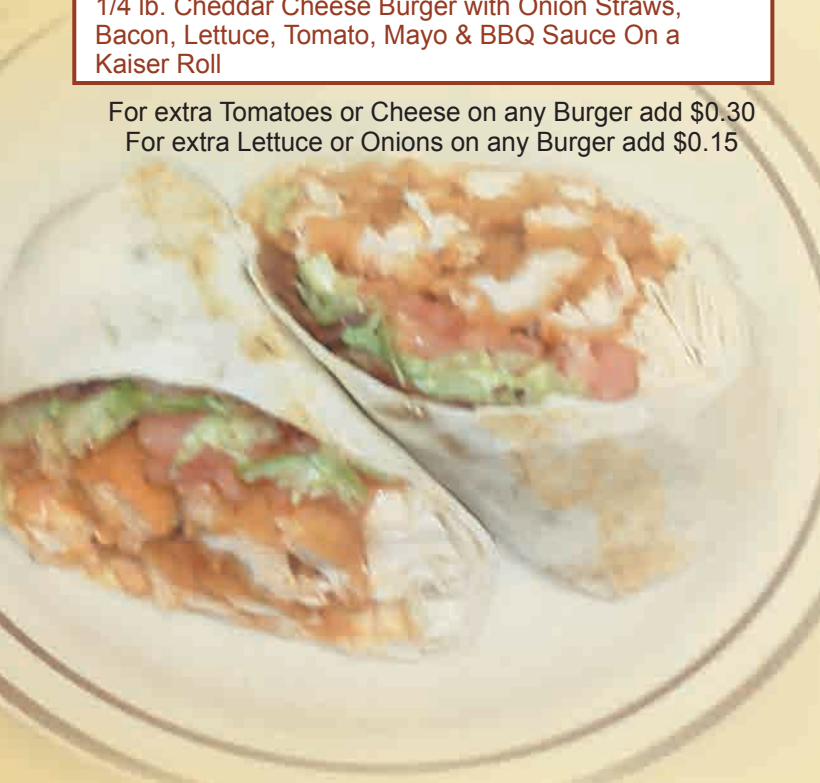

Wraps

Served with Chips & Pickle

- Buffalo Chicken Wrap.....$7.45
- Fried Chicken Tenders tossed in our own Buffalo Sauce with Lettuce, and Tomato
- Chicken Caesar Wrap.....$7.45
- Grilled Chicken slices wrapped with a traditional Caesar Salad
- Cheese Steak Wrap.....$7.45
- Our own wrap with Lettuce, Tomato, Mayonnaise & Onions
- Tuna or Chicken Salad Wrap.....$7.45
- Try our Salad Wraps - Tuna, Chicken. All with Lettuce, and your choice of cheese
- Whaler with Cheese Wrap.....$7.45
- Our whaler fish with American Cheese, Lettuce and tarter

Chicken or Cheese Quesadilla..... $6.95
Served with Lettuce, Tomato, and Salsa

Club Sandwich..... $7.95
Served with Chips and a Pickle, Cheese, Bacon, Lettuce, Tomato, and Mayonnaise on 3 slices of White, Wheat, or Rye Toast and your choice of Chicken, Ham, Turkey, Roast Beef, Tuna Salad, Chicken Salad, Cheeseburger or enjoy a Farmer's Club (Chicken & Ham)

Consuming Raw or Uncooked Eggs or Meat Could Increase your Risk of Food Bourne Illnesses, Especially if you have Certain Medical Conditions.

GN
Galen Nolt
BUILDERS

• Custom Homes • Additions • Remodeling • Pole Buildings
• Siding • Decks • Baths

*Anderson, Simonton & Provia Replacment Windows

Serving All Eastern PA Since 1990

Office **717-933-8082** Call for an Estimate!
Cell **717-821-1268**

www.galennoltbuilder.com Bethel, PA

PA #026747

Warmth & Beauty

www.northforgeheating.com • Phone: (717) 867-1744

- Stoves
- Fireplaces
- Accessories

NORTH FORGE

HOME HEATING

- **OUTDOOR:**
- Wood Ovens
- Fireplaces
- Pellet & Gas Grills

1865 Horseshoe Pike (Route 322) • Annville, PA 17003
Visit Our Showroom • Over 130 Models on Display
Wood • Coal • Pellet • Gas

HIC #PA16447