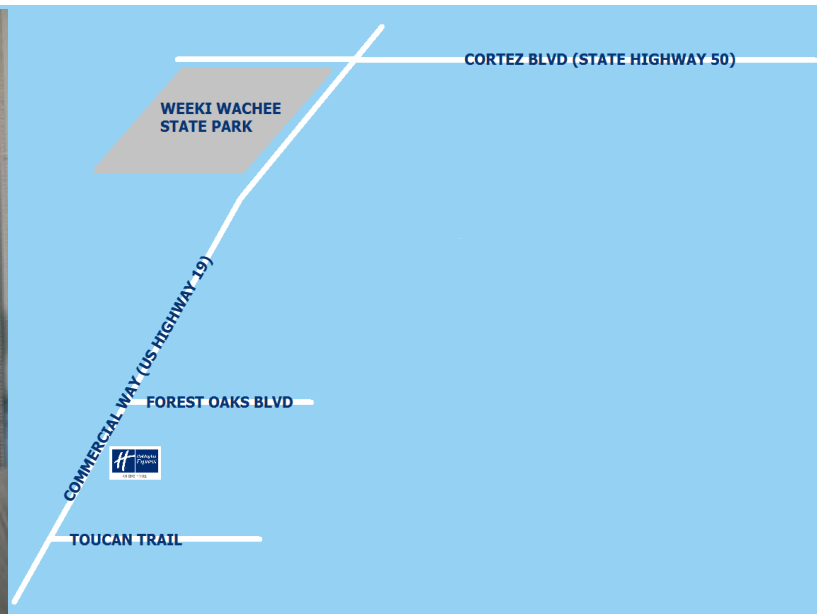

A SMARTER STAY BEGINS HERE

Then Holiday Inn Express - Spring Hill is an award winning hotel convenient to many driving destinations in Central Florida, Tampa, St. Petersburg, Clearwater, and other Gulf Coast

Beaches. Whether you are looking for mermaids, golf, kayaking, scalloping or coming to see family in the area, the Holiday Inn Express - Spring Hill is the SMART choice.

EXPECT MORE

ROOMS

- Complimentary Wi-Fi
- One king or two queen rooms available
- 3 function high efficiency shower head
- Choice of soft or firm pillows
- 32 inch LED television
- Efficient work space
- Full size ironing board with iron
- In-Room Keurig coffee maker
- Microwave
- Mini-Fridge

FACILITIES

- Great Room with complimentary Wi-Fi
- Complimentary Business Center
- Complimentary (small pack) printing
- Complimentary (small pack) faxing
- 24 Hour Fitness Center
- 24 Hour coin operated guest laundry
- Vending machines with limited 24/7 snack options
- Outdoor Swimming Pool
- Meeting facilities for up to 60 people

FOOD & BEVERAGE

- Complimentary Express Start breakfast with the option of Grab & Go
- Snacks and beverages available in Great Room and vending machines

BREAKFAST HOURS

- 6:30-9:30 Everyday
  Peak time is 9:00-9:30

HOLIDAY INN EXPRESS - SPRING HILL

3528 Commercial Way
Spring Hill, FL 34606

T: +1.352.683.5100

F: +1.352.683.5454

E: sales.hiespringhill@gmail.com

AIRPORTS

Tampa International Airport

NEARBY ATTRACTIONS

- 3 miles - Weeki Wachee State Park
- 3 miles - Buccaneer Bay
- 10 miles - Pine Island Beach

NEARBY RESTAURANTS

- 10 miles - Cheddars
- 2 miles - Chili's

NEARBY SHOPPING

- 3 miles - Walmart
- 1 mile - Target
- 1 mile - Publix