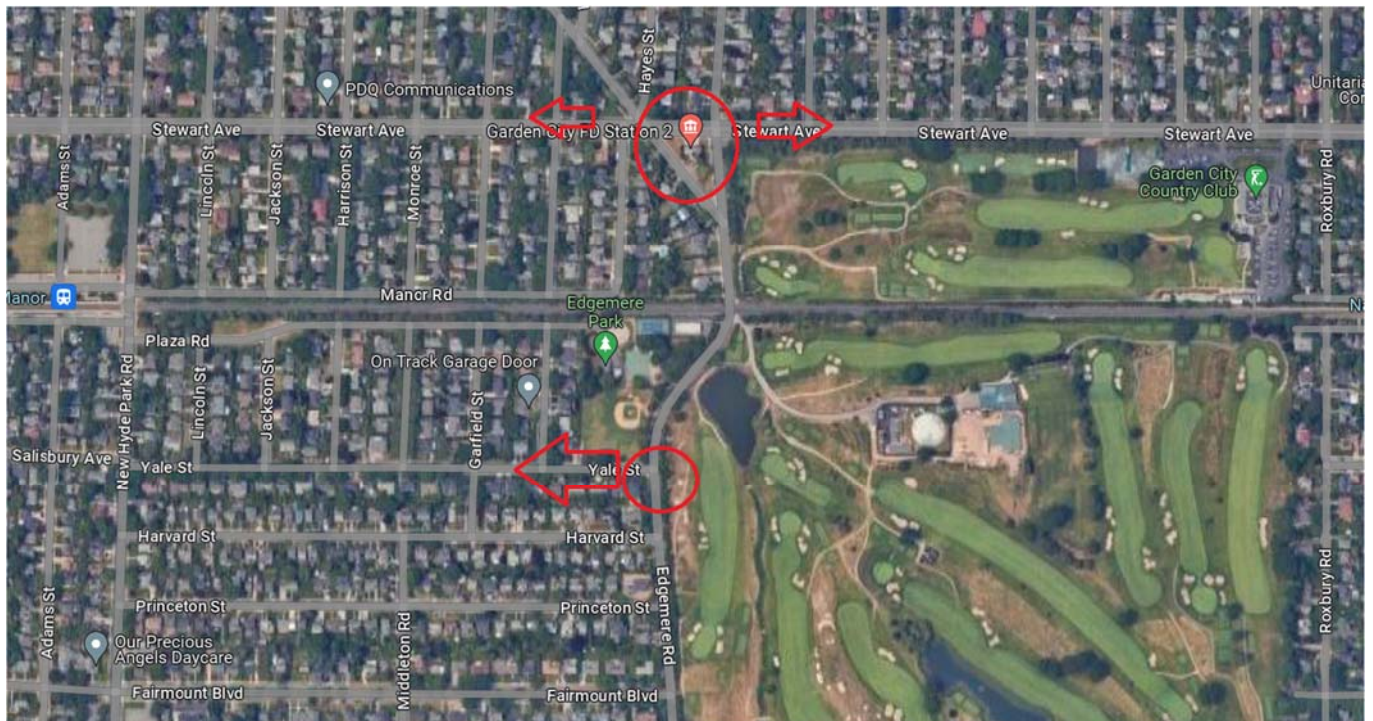

LIRR Road Closure – Edgemere Road

Dear Neighbor,

I hope you are doing well!

We will be closing Edgemere Road from Stewart Avenue to Yale Street to vehicular traffic this weekend and next, from each Friday at approximately 9:00pm until 5:00am Monday morning (this is April 19th-22nd and April 26th-29th). While impactful, this closure will allow us to perform a number of safety critical modifications and repairs to the bridge.

We will allow for local traffic on the north side and have scaffolding erected to maintain safe pedestrian flow on either sidewalk beneath the bridge.

We will also have MTAPD on site for this closure and will be notifying all the area first responders as well. If you have any questions or concerns, please feel free to reach out to me, my contact information is on the next page.