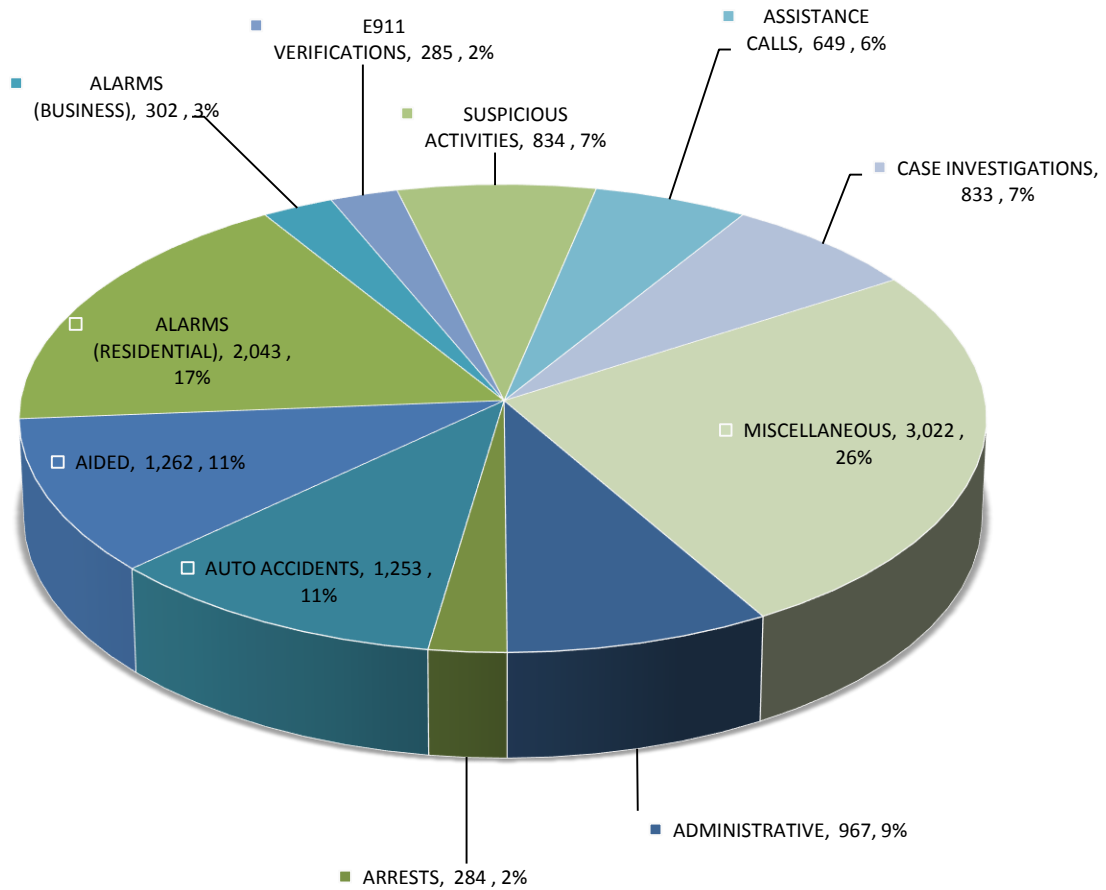

Garden City Police Department 2015 Annual Report

In 2015, the Department documented 10,901 incidents. Of those, 967 were administrative events such as training and sick reports. 9,934 were police activity and calls for service ranging from disabled motorists to felony arrests.

ACTIVITY ANALYSIS 2015 10,901 TOTAL INCIDENTS