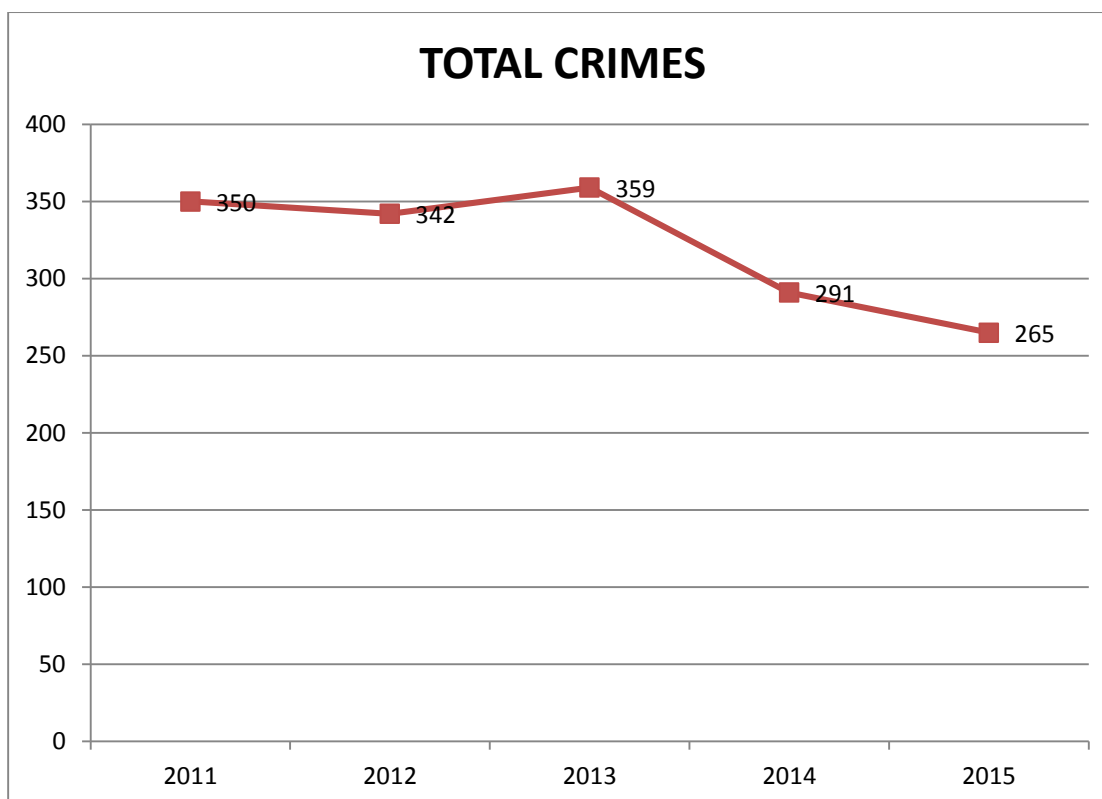

Activity Analysis

Garden City Police Department 2015 Annual Report

In 2015, the Department documented 10,901 incidents. Of those, 967 were administrative events such as training and sick reports. 9,934 were police activity and calls for service ranging from disabled motorists to felony arrests.

ACTIVITY ANALYSIS 2015 10,901 TOTAL INCIDENTS

Crime-Arrest Analysis

Crimes Reported to the F.B.I.

Crime Categories

	2011	2012	2013	2014	2015
Murder-Manslaughter	1	0	1	1	0
Forcible Rape	0	0	0	0	0
Robbery	6	2	4	8	0
Burglary (Incl. Attempts)	32	48	33	25	24
Larceny	302	272	306	246	236
Assault	6	3	5	3	3
Auto Thefts	3	17	10	8	2
Total Crimes Reported	350	342	359	291	265