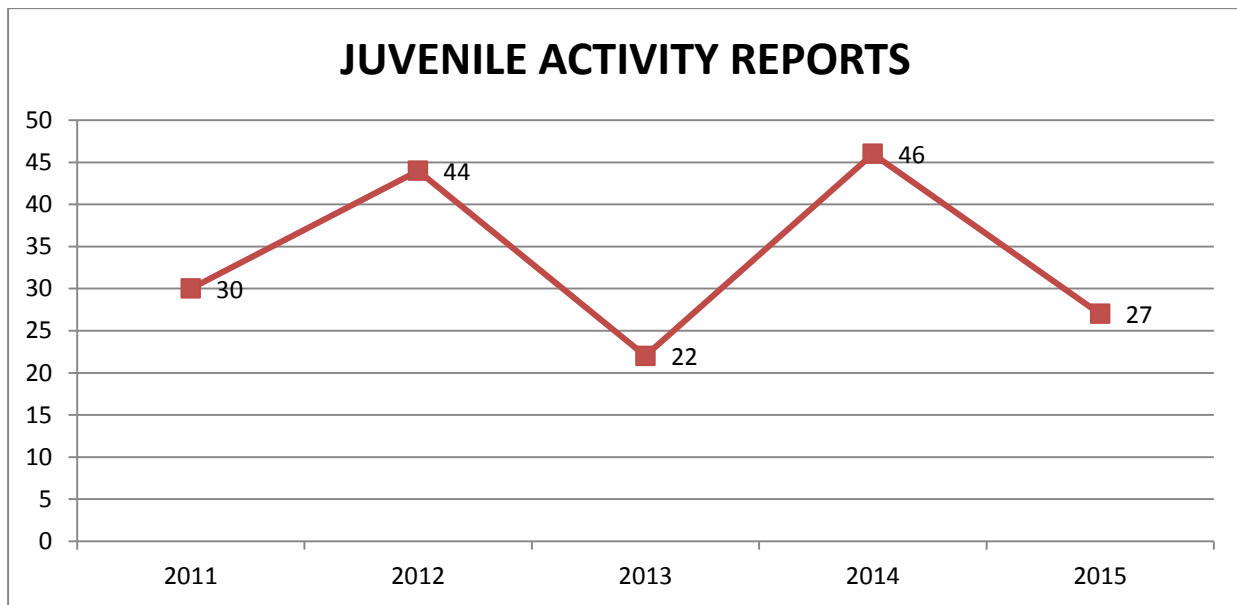

Juvenile Activity Reports

Non-Custodial situations include, but are not limited to, situations where a juvenile:

Engages in conduct which is illegal but does not constitute a crime or

Engages in conduct which does constitute crime but, at the complainant's discretion (who in some cases will be the officer), will not be charged or

Is intoxicated or under the influence of illegal drugs.

In such cases a juvenile activity report is made.