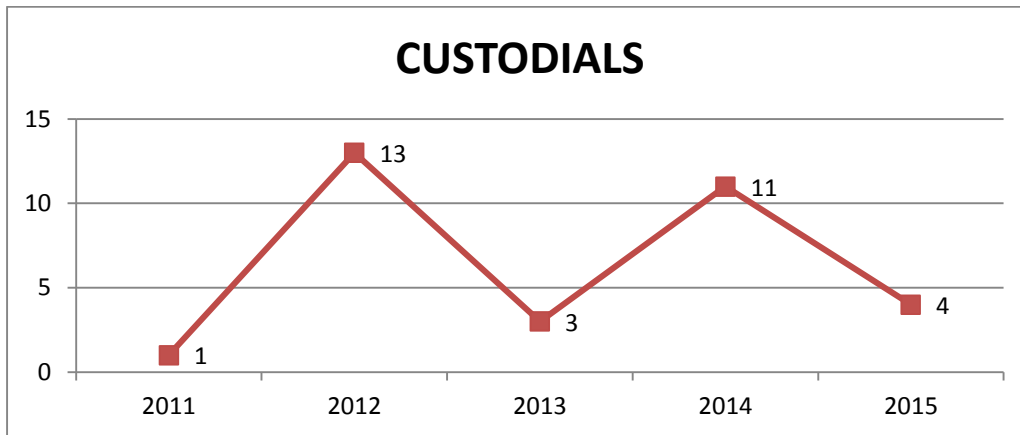

Juvenile Custodials

A “custodial” is the taking into custody of a person, less than 16 years of age, for an act, which if committed by an adult would constitute a crime.

	2011	2012	2013	2014	2015
ARSON	0	0	0	0	0
BURGLARY	0	5	0	0	0
ROBBERY	0	0	0	4	0
ASSAULT	1	1	0	3	1
LARCENY	0	1	1	1	0
CRIMINAL MISCHIEF	0	1	0	1	0
ALL OTHER	0	5	2	2	3
TOTAL CUSTODIALS	1	13	3	11	4