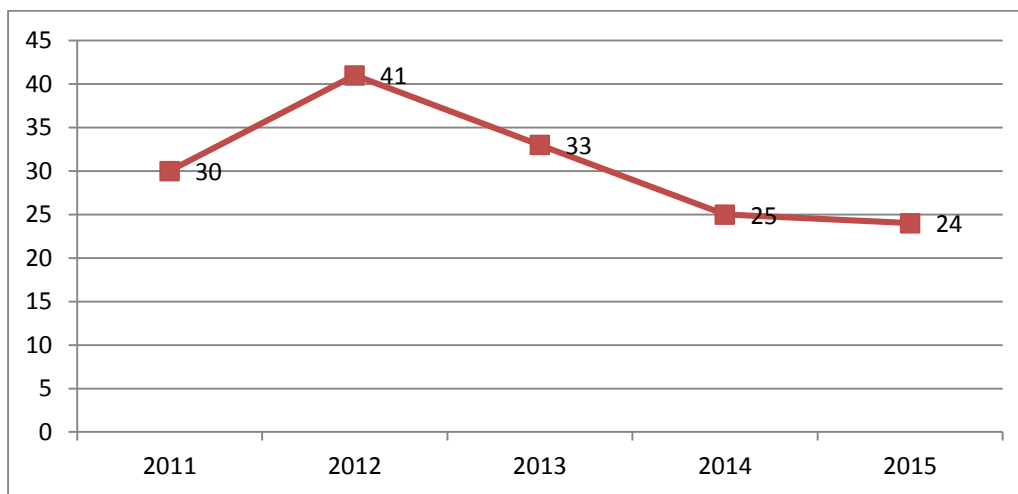

Burglary Analysis

Residential v. Non-Residential

		2011	2012	2013	2014	2015
RESIDENTIAL	NIGHT	6	12	10	9	9
	DAY	10	16	6	5	5
	UNKNOWN	9	2	8	2	1
NON-RESIDENTIAL	NIGHT	3	6	7	4	7
	DAY	0	2	2	2	2
	UNKNOWN	2	3	0	3	0
TOTAL BURGLARIES		30	41	33	25	24

Total Burglaries