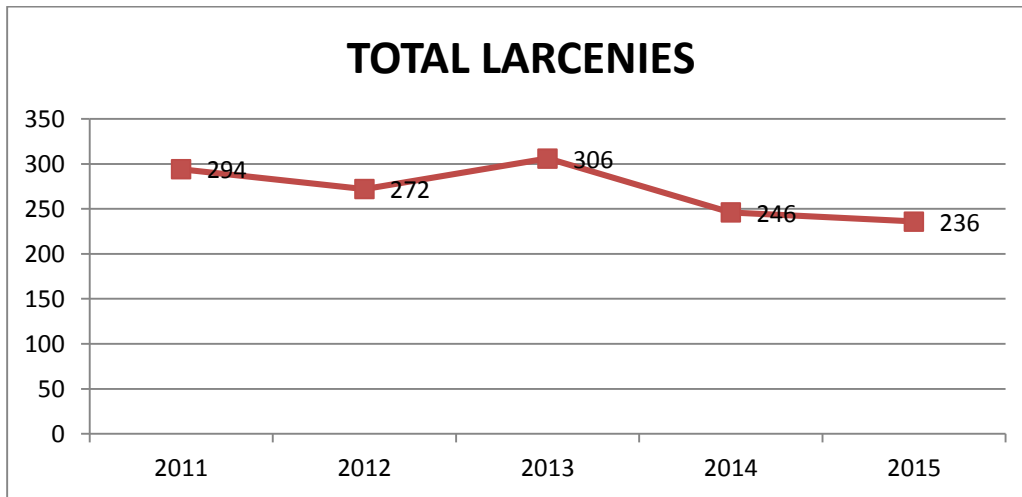

Larceny Analysis

Total Larcenies

	2011	2012	2013	2014	2015
Pick-Pocketing	0	0	1	0	0
Purse Snatching	0	1	0	0	0
Shoplifting	70	41	56	41	53
From Motor Vehicles	105	84	106	72	74
Motor Vehicle Parts	37	24	16	10	13
Bicycles	1	10	28	16	20
From Buildings	50	75	73	49	32
All Other	31	37	26	58	44
Total Larcenies	294	272	306	246	236