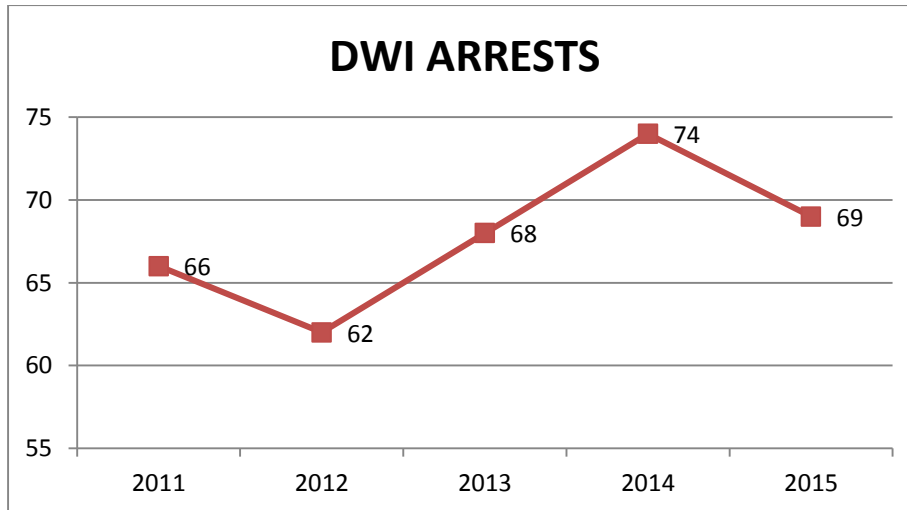

D.W.I. Arrests

	2011	2012	2013	2014	2015
January	2	6	5	8	7
February	5	4	2	5	4
March	8	4	7	8	6
April	7	6	7	4	7
May	7	5	11	6	10
June	4	5	4	9	3
July	5	5	4	8	5
August	3	5	5	3	7
September	3	4	6	4	5
October	8	4	6	8	4
November	8	4	9	7	6
December	6	10	2	4	5
Total DWI Arrests	66	62	68	74	69