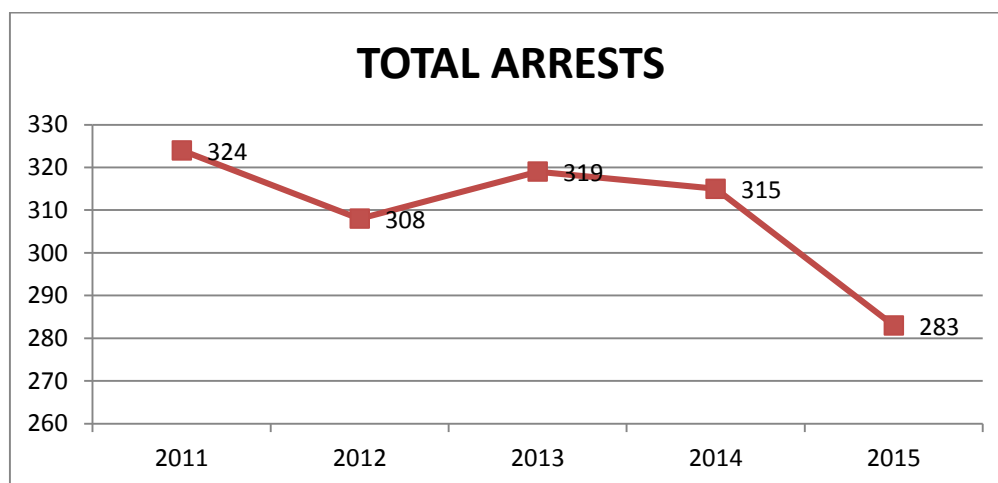

Arrest Analysis

Offense Category

	2011	2012	2013	2014	2015
Murder	1	0	1	1	0
Robbery	5	2	3	6	0
Assault	11	2	11	11	4
Burglary	12	17	6	12	7
Sex Offenses	0	2	2	2	0
Larceny	83	69	66	76	67
Auto Theft	6	2	1	3	0
Drug Abuse	40	34	27	23	17
D.W.I.	66	55	68	74	69
Disorderly Conduct	0	1	0	0	1
Agg. Unlicensed	50	31	41	46	24
Warrants	9	15	15	16	17
Forgery	11	11	9	5	7
Arson	0	0	0	0	0
All Other	30	67	69	40	70
Total Arrests	324	308	319	315	283