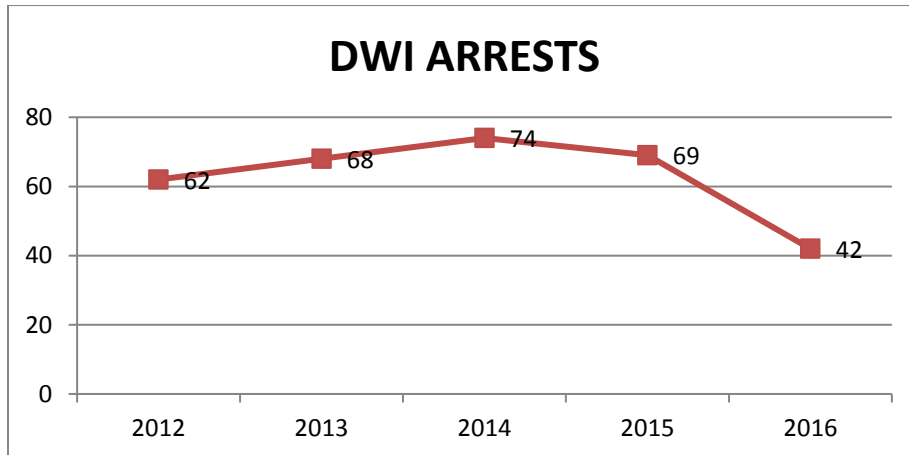

D.W.I. Arrests

	2012	2013	2014	2015	2016
January	6	5	8	7	2
February	4	2	5	4	4
March	4	7	8	6	0
April	6	7	4	7	4
May	5	11	6	10	3
June	5	4	9	3	4
July	5	4	8	5	5
August	5	5	3	7	4
September	4	6	4	5	4
October	4	6	8	4	4
November	4	9	7	6	4
December	10	2	4	5	4
Total DWI Arrests	62	68	74	69	42