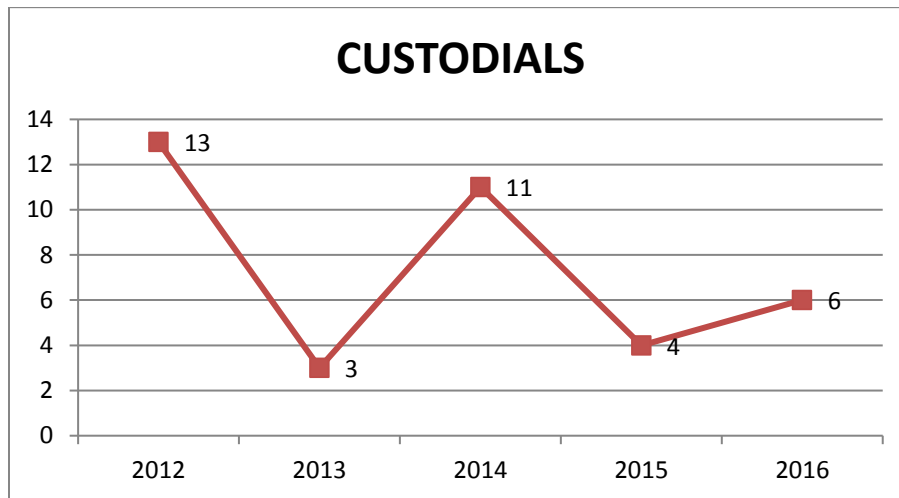

Juvenile Custodials

A “custodial” is the taking into custody of a person, less than 16 years of age, for an act, which if committed by an adult would constitute a crime.

	2012	2013	2014	2015	2016
ARSON	0	0	0	0	2
BURGLARY	5	0	0	0	0
ROBBERY	0	0	4	0	0
ASSAULT	1	0	3	1	0
LARCENY	1	1	1	0	4
CRIMINAL MISCHIEF	1	0	1	0	0
ALL OTHER	5	2	2	3	0
TOTAL CUSTODIALS	13	3	11	4	6