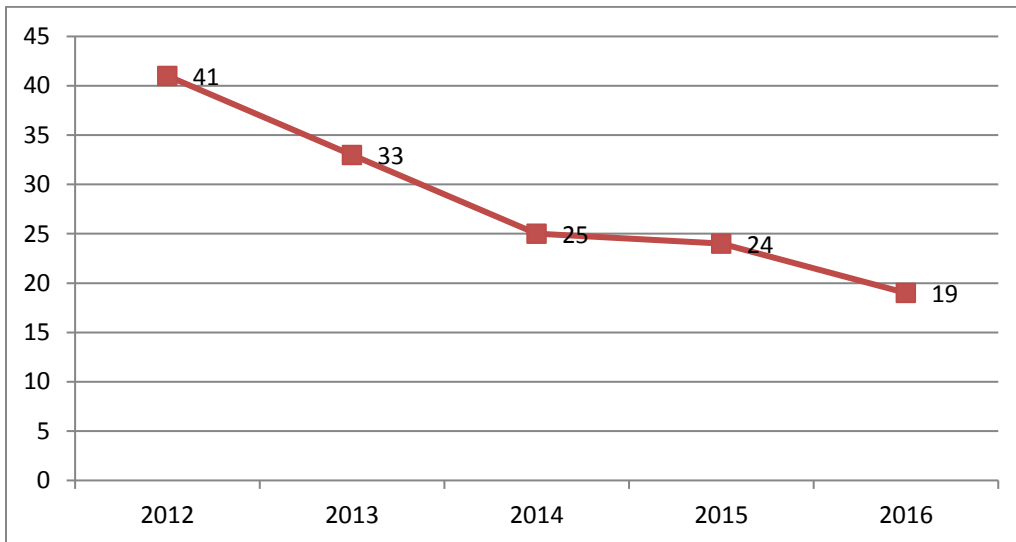

Burglary Analysis

Residential v. Non-Residential

		2012	2013	2014	2015	2016
RESIDENTIAL	NIGHT	12	10	9	9	3
	DAY	16	6	5	5	10
	UNKNOWN	2	8	2	1	2
NON-RESIDENTIAL	NIGHT	6	7	4	7	2
	DAY	2	2	2	2	2
	UNKNOWN	3	0	3	0	0
TOTAL BURGLARIES		41	33	25	24	19

Total Burglaries