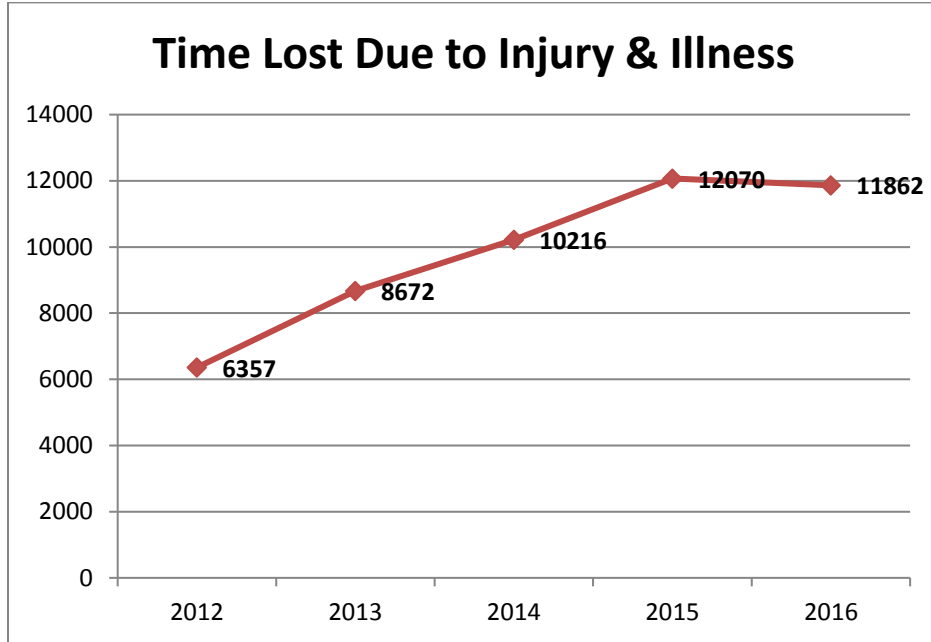

Garden City Police Department 2016 Annual Report

Staffing

(as of: 12/31/16)

Authorized Sworn Member Positions:

One	1	Police Commissioner
One	1	Deputy Commanding Officer
Four	4	Lieutenants (1 unfilled as of 12/31/15)
Six	6	Sergeants
One	1	Detective Sergeant
Three	3	Detectives
One	1	Youth Bureau Detective
Thirty-Five	35	Police Officers

Total 52

Authorized Civilian Employees:

One	1	Secretary
Five	5	Civilian Dispatchers
Seven	7	Police Aides

Total 13

Authorized Civilian Part-Time Employees:

Eleven	11	School Crossing Guards
One	1	Substitute Crossing Guard Vacancy
Nine	9	Special (Auxiliary) Police

Personnel Changes:

Promotions	None
Recruitments	Dispatcher Dana Gasparec Police Aides James Morrell, Devyn Moody, Jonathan Freda Police Special John Morrelli
Retirements	Police Officers James Sommer & Stephen Oswald Police Aide Gregory Kozlik
Resignations	Police Aides Joseph Scalise & Richard Cotumaccio