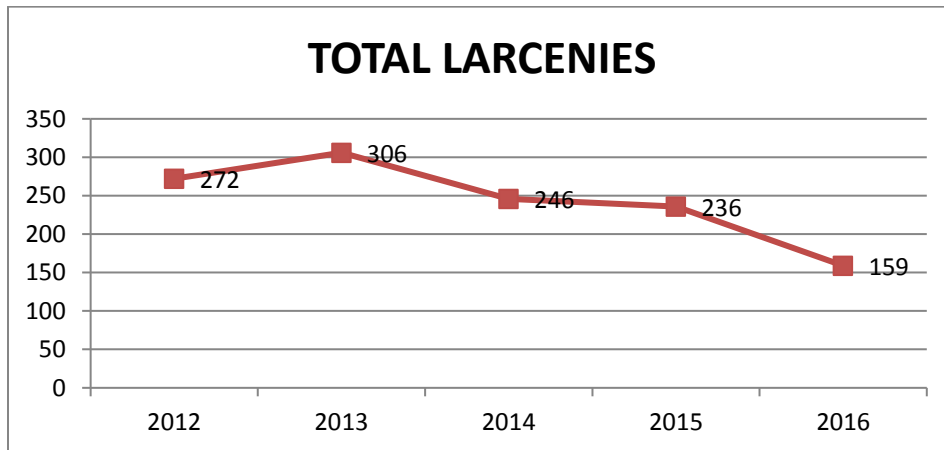

Larceny Analysis

Total Larcenies

	2012	2013	2014	2015	2016
Pick-Pocketing	0	1	0	0	0
Purse Snatching	1	0	0	0	1
Shoplifting	41	56	41	53	41
From Motor Vehicles	84	106	72	74	29
Motor Vehicle Parts	24	16	10	13	9
Bicycles	10	28	16	20	12
From Buildings	75	73	49	32	43
All Other	37	26	58	44	24
Total Larcenies	272	306	246	236	159