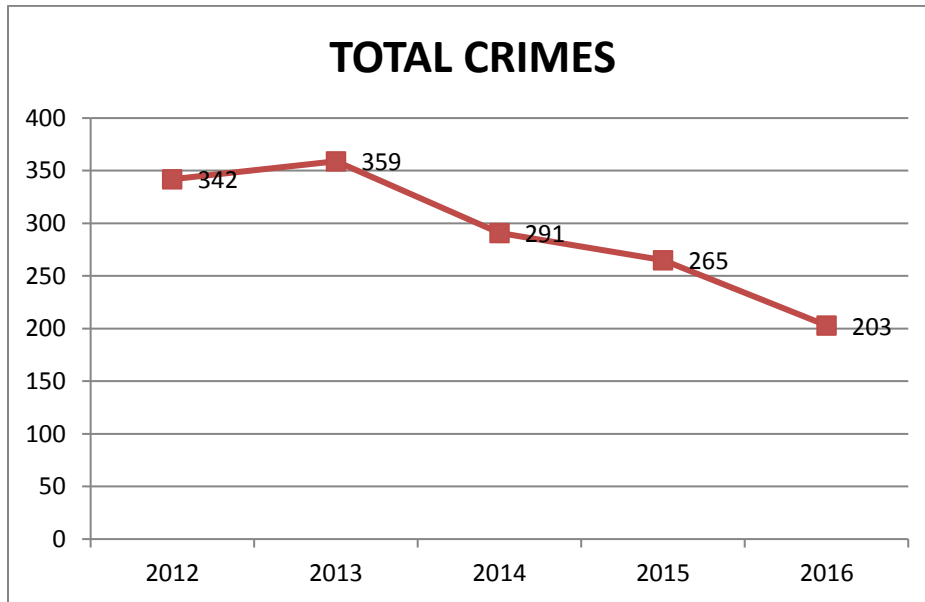

Activity Analysis

Garden City Police Department 2016 Annual Report

In 2016, the Department documented 11,063 incidents. Of those, 967 were administrative events such as training and sick reports. 9,934 were police activity and calls for service ranging from disabled motorists to felony arrests.

Crime-Arrest Analysis

Crimes Reported to the F.B.I.

Crime Categories

	2012	2013	2014	2015	2016
Murder-Manslaughter	0	1	1	0	0
Forcible Rape	0	0	0	0	0
Robbery	2	4	8	0	6
Burglary (Incl. Attempts)	48	33	25	24	19
Larceny	272	306	246	236	169
Assault	3	5	3	3	3
Auto Thefts	17	10	8	2	6
Total Crimes Reported	342	359	291	265	203