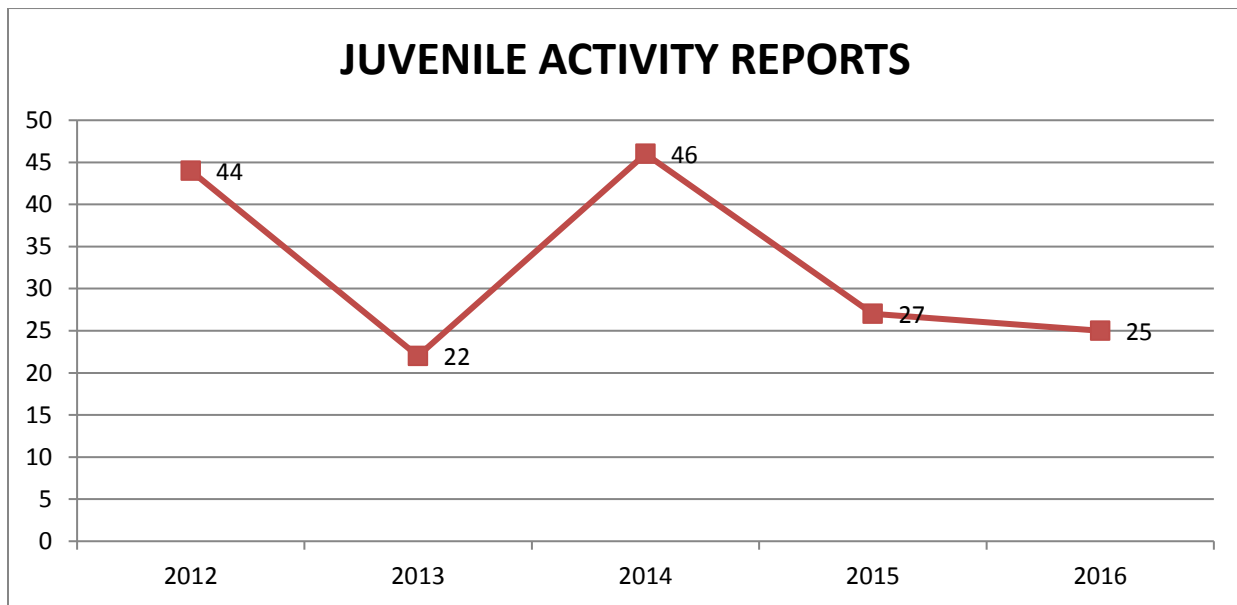

Juvenile Activity Reports

Non-Custodial situations include, but are not limited to, situations where a juvenile:

Engages in conduct which is illegal but does not constitute a crime or

Engages in conduct which does constitute crime but, at the complainant's discretion (who in some cases will be the officer), will not be charged or

Is intoxicated or under the influence of illegal drugs.

In such cases a juvenile activity report is made.