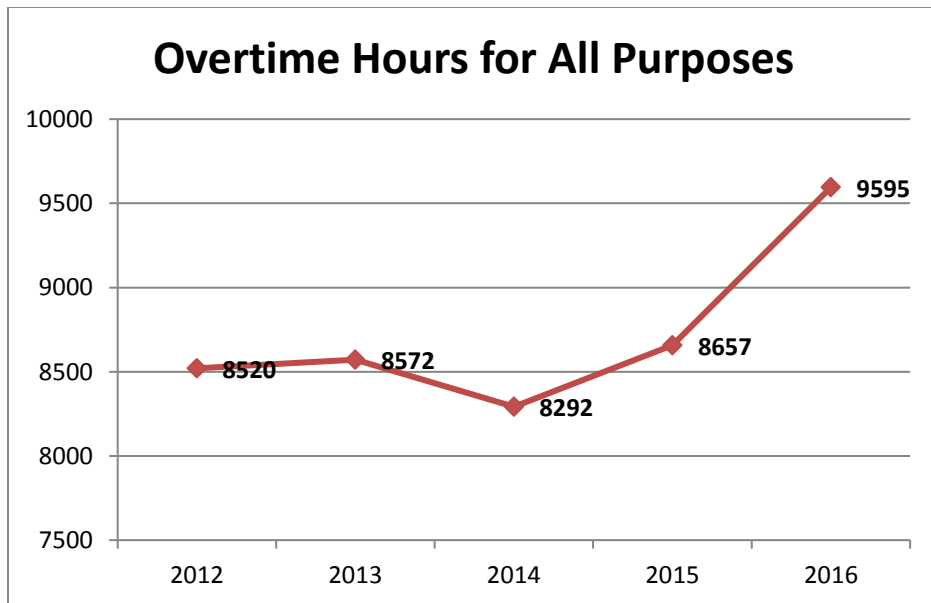

Garden City Police Department 2016 Annual Report

Staffing

(as of: 12/31/16)

Authorized Sworn Member Positions:

One	1	Police Commissioner
One	1	Deputy Commanding Officer
Four	4	Lieutenants (1 unfilled as of 12/31/15)
Six	6	Sergeants
One	1	Detective Sergeant
Three	3	Detectives
One	1	Youth Bureau Detective
Thirty-Five	35	Police Officers

Total 52

Authorized Civilian Employees:

One	1	Secretary
Five	5	Civilian Dispatchers
Seven	7	Police Aides

Total 13

Authorized Civilian Part-Time Employees:

Eleven	11	School Crossing Guards
One	1	Substitute Crossing Guard Vacancy
Nine	9	Special (Auxiliary) Police

Personnel Changes:

Promotions	None
Recruitments	Dispatcher Dana Gasparec Police Aides James Morrell, Devyn Moody, Jonathan Freda Police Special John Morrelli
Retirements	Police Officers James Sommer & Stephen Oswald Police Aide Gregory Kozlik
Resignations	Police Aides Joseph Scalise & Richard Cotumaccio