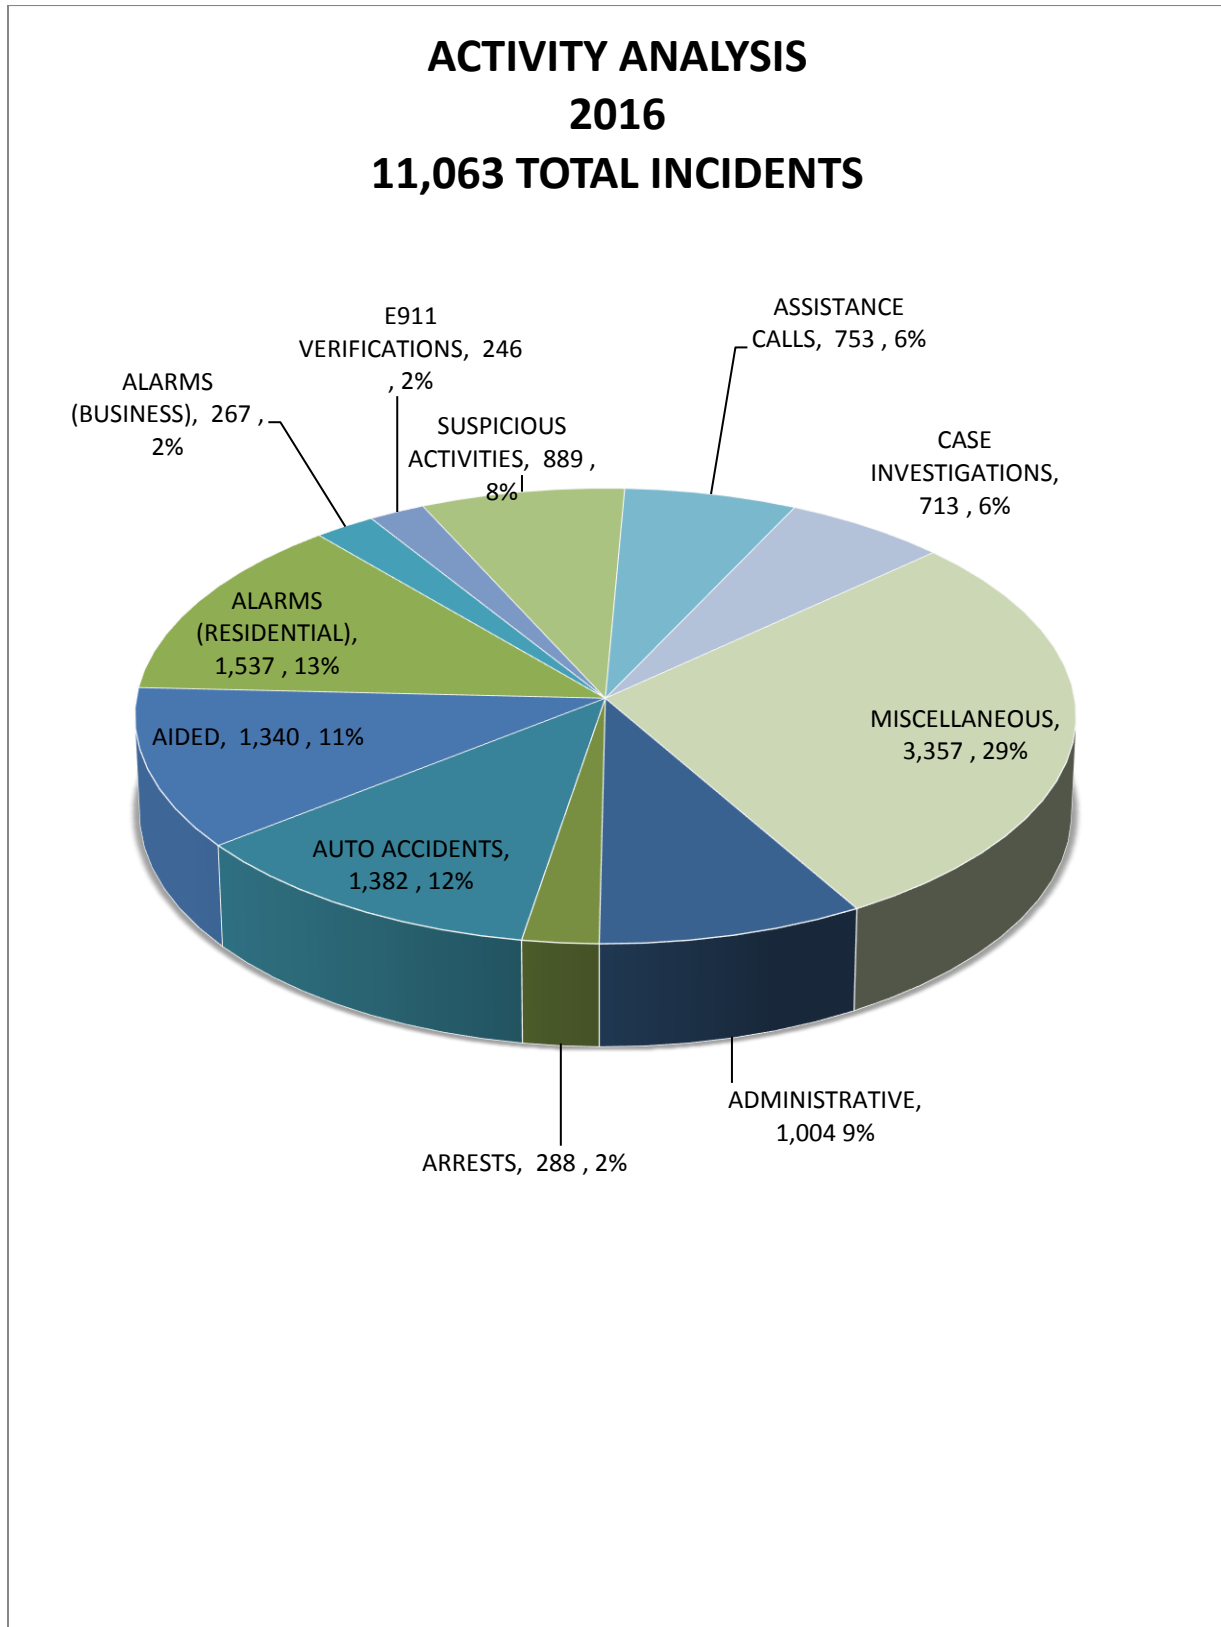

- Active Shooter
- Commercial Vehicle Awareness
- Criminal Justice Conference
- Dispatch Policy and Procedure
- Domestic Incident Report (revised)
- Emergency Vehicle Operation Course (EVOC)
- Explosive Awareness Training
- Fair Housing Training
- Firearms Qualification NCPD HPD FFTPDP & GCPD
- Homeland Security and Terrorism
- Homicide Investigations Course
- In-service Training
- Licensed Premise Training
- Livescan Training
- Missing Persons Training
- NARCAN Administration Course
- Fair Housing Training
- Oversize/Overweight Vehicles
- Patrol Rifle Course
- RADAR/LIDAR Training
- Pedestrian & Bicycle Law Enforcement
- Records Management IMPACT
- Records Management NCPD
- Property/Evidence Management
- Shoretel Phone System
- Taser Training
- Traffic Safety Conference
- Workplace Safety Training

Activity Analysis

Garden City Police Department 2016 Annual Report

In 2016, the Department documented 11,063 incidents. Of those, 967 were administrative events such as training and sick reports. 9,934 were police activity and calls for service ranging from disabled motorists to felony arrests.