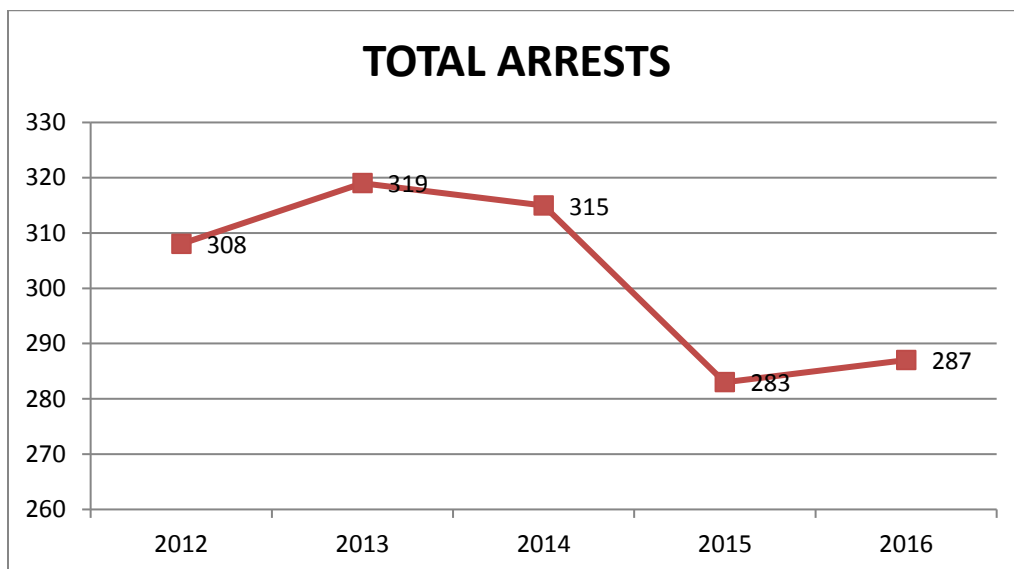

Arrest Analysis

Offense Category

	2012	2013	2014	2015	2016
MURDER	0	1	1	0	0
ROBBERY	2	3	6	0	3
ASSAULT	2	11	11	4	12
BURGLARY	17	6	12	7	4
SEX OFFENSES	2	2	2	0	1
LARCENY	69	66	76	67	54
AUTO THEFT	2	1	3	0	2
DRUG ABUSE	34	27	23	17	31
D.W.I.	55	68	74	69	42
DISORDERLY CONDUCT	1	0	0	1	1
AGG. UNLICENSED	31	41	46	24	31
WARRANTS	15	15	16	17	10
FORGERY	11	9	5	7	6
ARSON	0	0	0	0	1
ALL OTHER	67	69	40	70	89
TOTAL ARRESTS	308	319	315	283	287