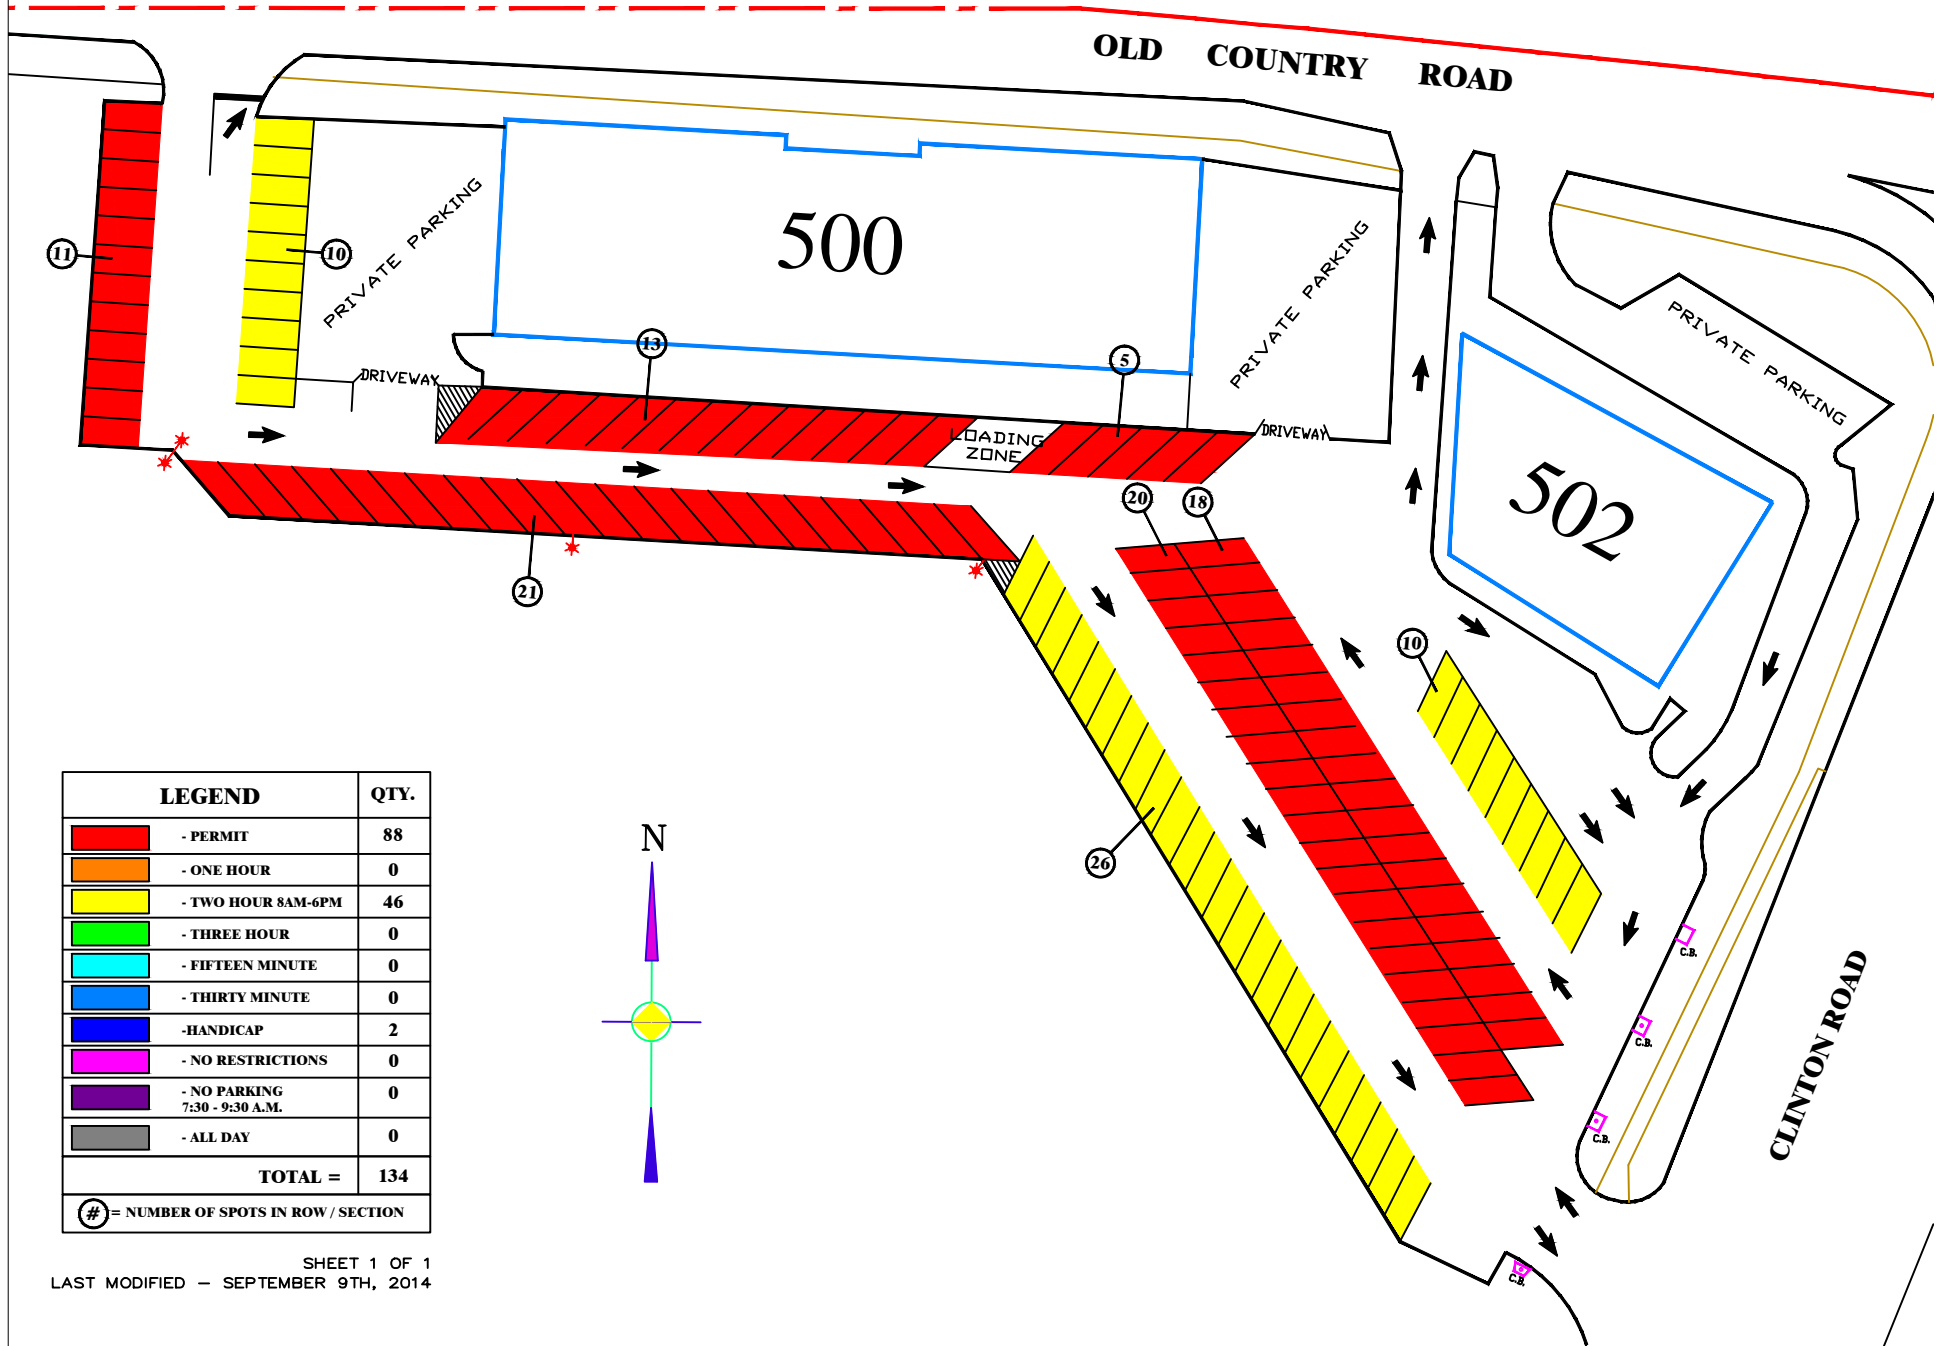

# CLINTON RD. P.F.

LEGEND		QTY.
	- PERMIT	88
	- ONE HOUR	0
	- TWO HOUR 8AM-6PM	46
	- THREE HOUR	0
	- FIFTEEN MINUTE	0
	- THIRTY MINUTE	0
	- HANDICAP	2
	- NO RESTRICTIONS	0
	- NO PARKING 7:30 - 9:30 A.M.	0
	- ALL DAY	0
<b>TOTAL =</b>		<b>134</b>
Ⓝ = NUMBER OF SPOTS IN ROW / SECTION		