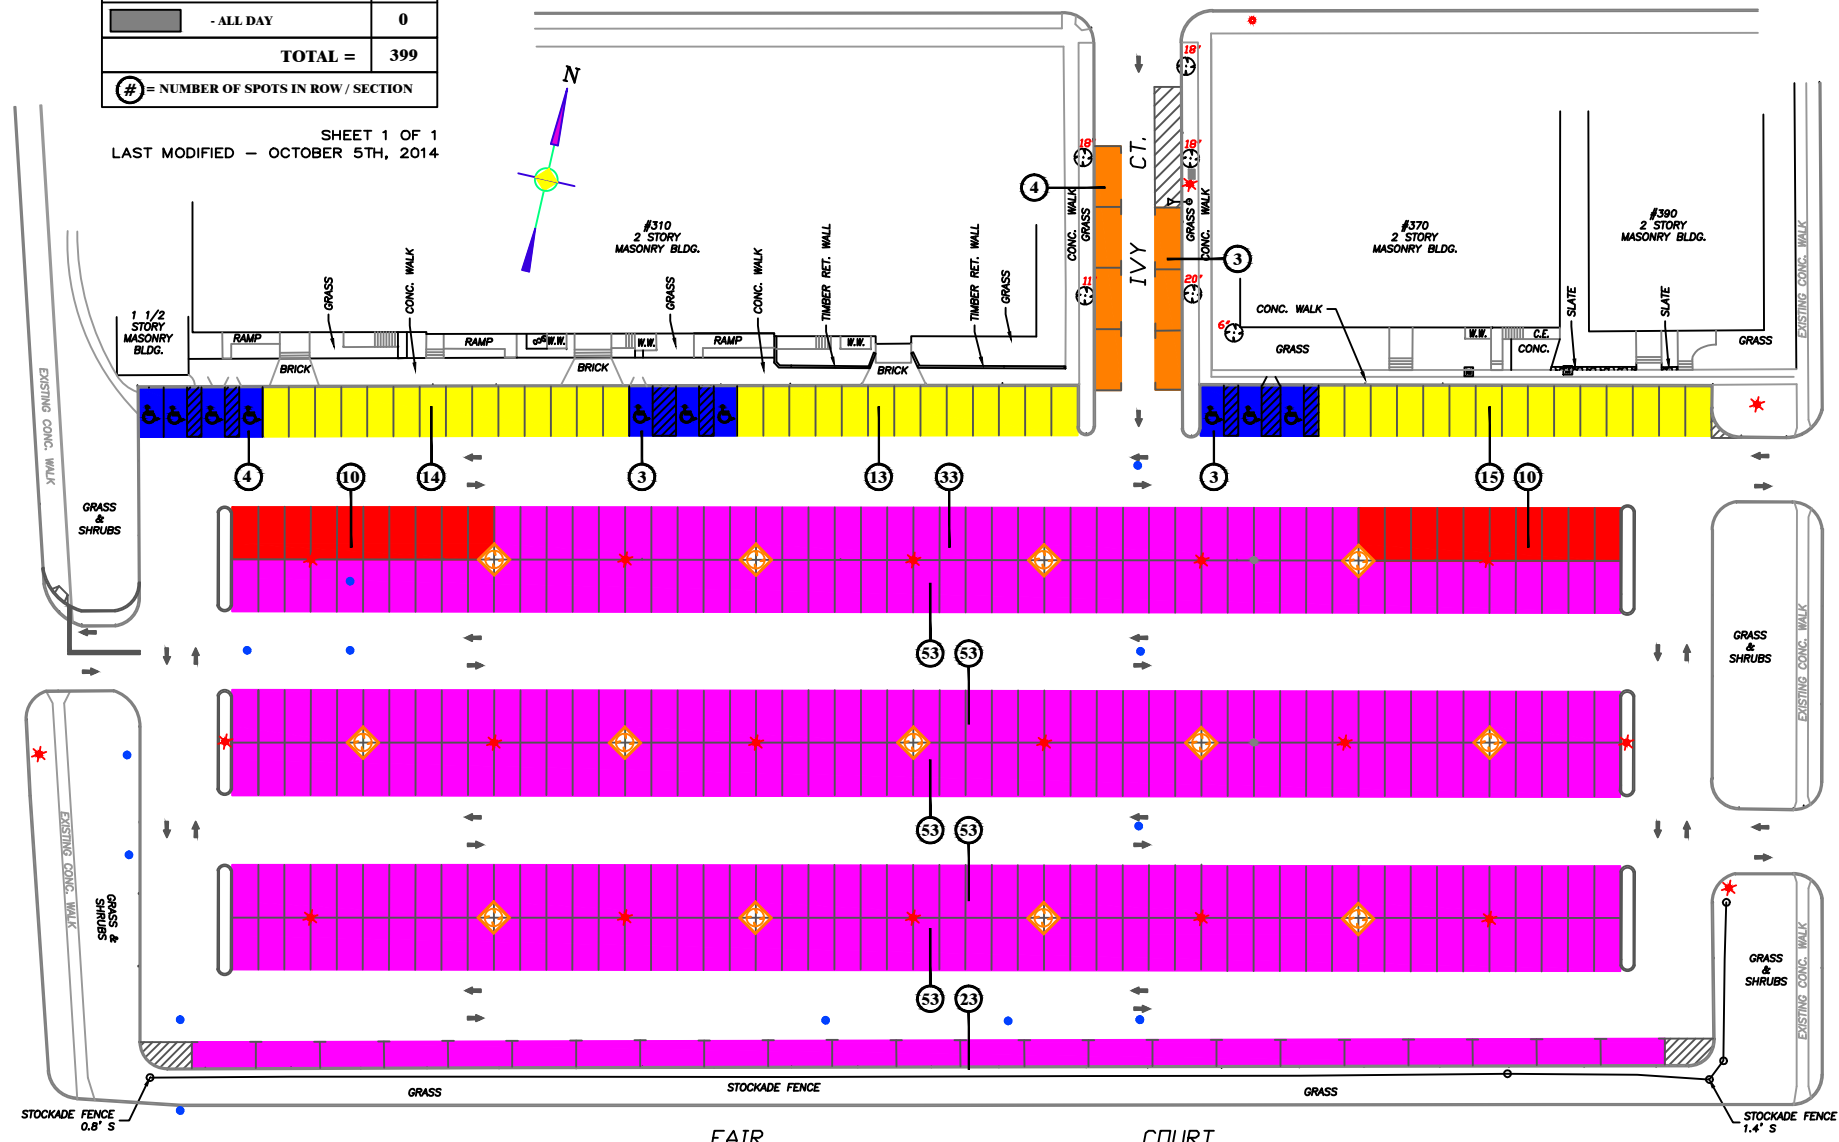

FAIR COURT P.F.

NEW LAYOUT AS OF AUGUST, 2011

LEGEND		QTY.
[Red Box]	- PERMIT	20
[Orange Box]	- ONE HOUR	7
[Yellow Box]	- TWO HOUR	42
[Green Box]	- THREE HOUR	0
[Cyan Box]	- FIFTEEN MINUTE	0
[Blue Box]	- THIRTY MINUTE	0
[Dark Blue Box]	- HANDICAP	10
[Magenta Box]	- NO RESTRICTIONS	321
[Purple Box]	- NO PARKING 7:30 - 9:30 A.M.	0
[Grey Box]	- ALL DAY	0
TOTAL =		399
# = NUMBER OF SPOTS IN ROW / SECTION		

OLD COUNTRY ROAD

LEFFERTS ROAD

FAIR

COURT

SHEET 1 OF 1
LAST MODIFIED - OCTOBER 5TH, 2014