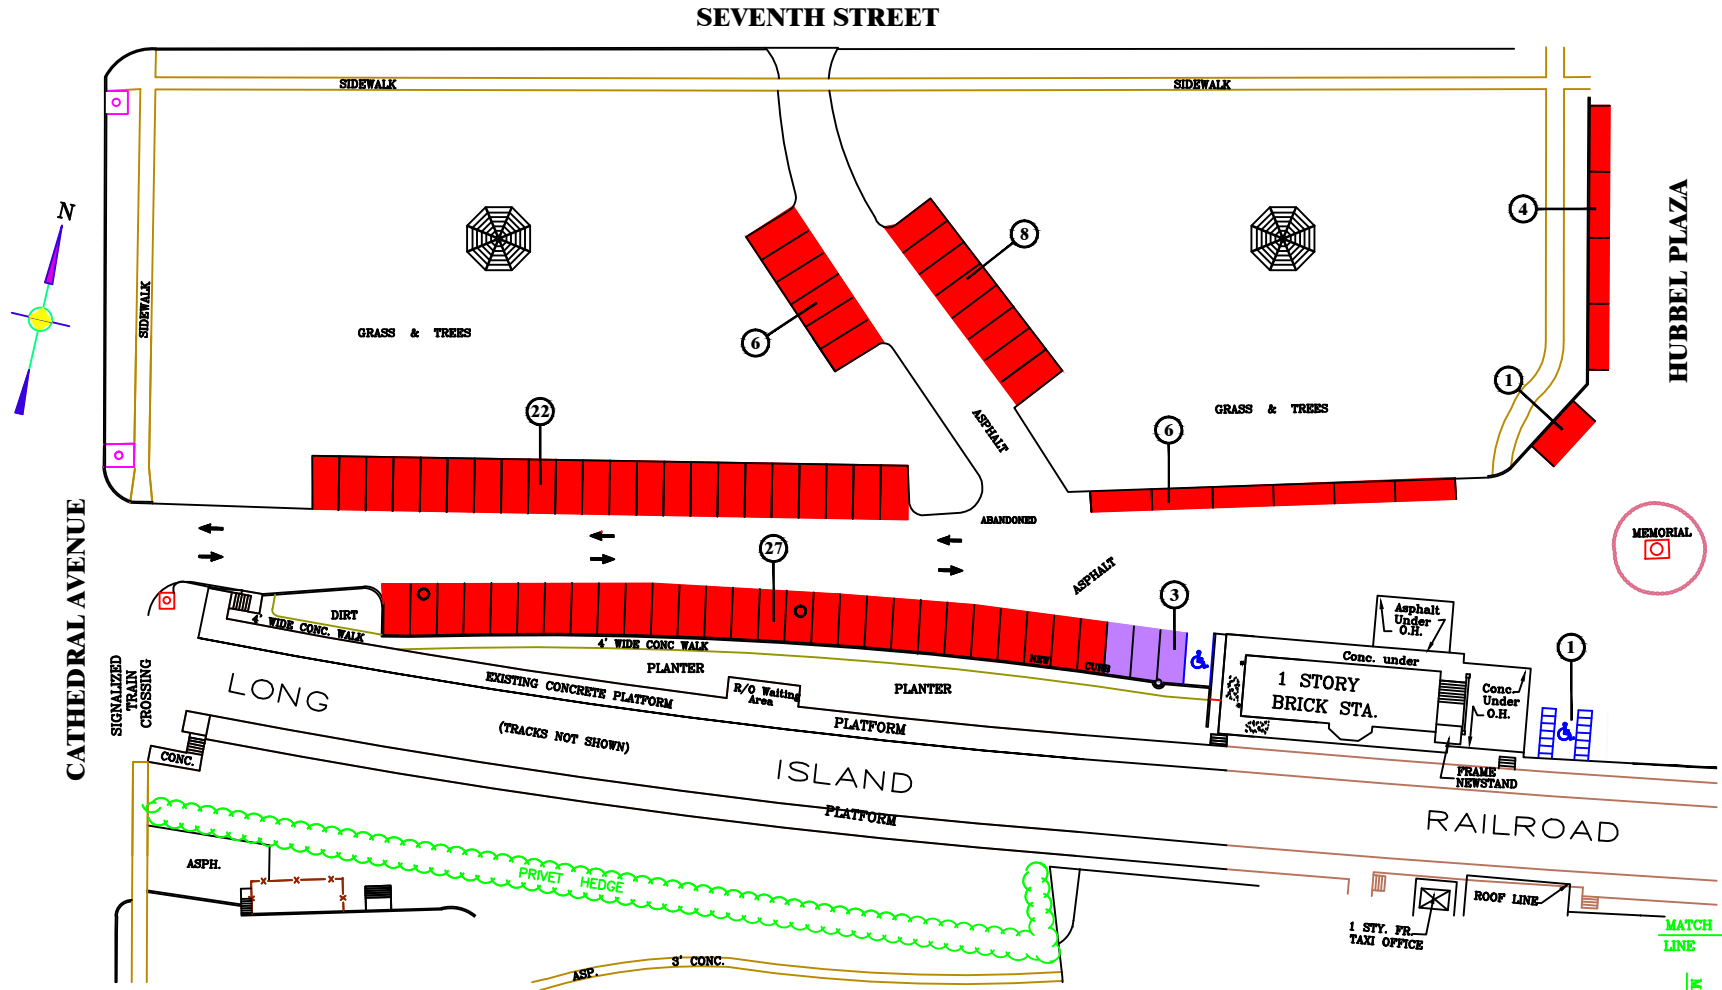

# GARDEN CITY STATION P.F.

MATCH  
LINE

MATCH  
LINE