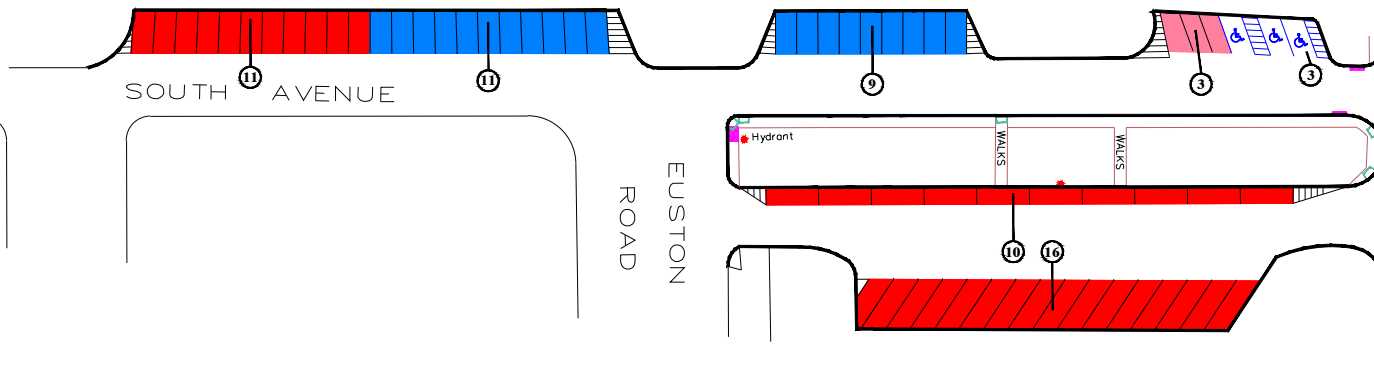

NASSAU BOULEVARD STATION, P.F.

NEW LAYOUT AS OF AUGUST, 2011

SHEET 1 OF 1
LAST MODIFIED - OCTOBER 5TH, 2014

LONG ISLAND RAILROAD

SOUTH AVE.