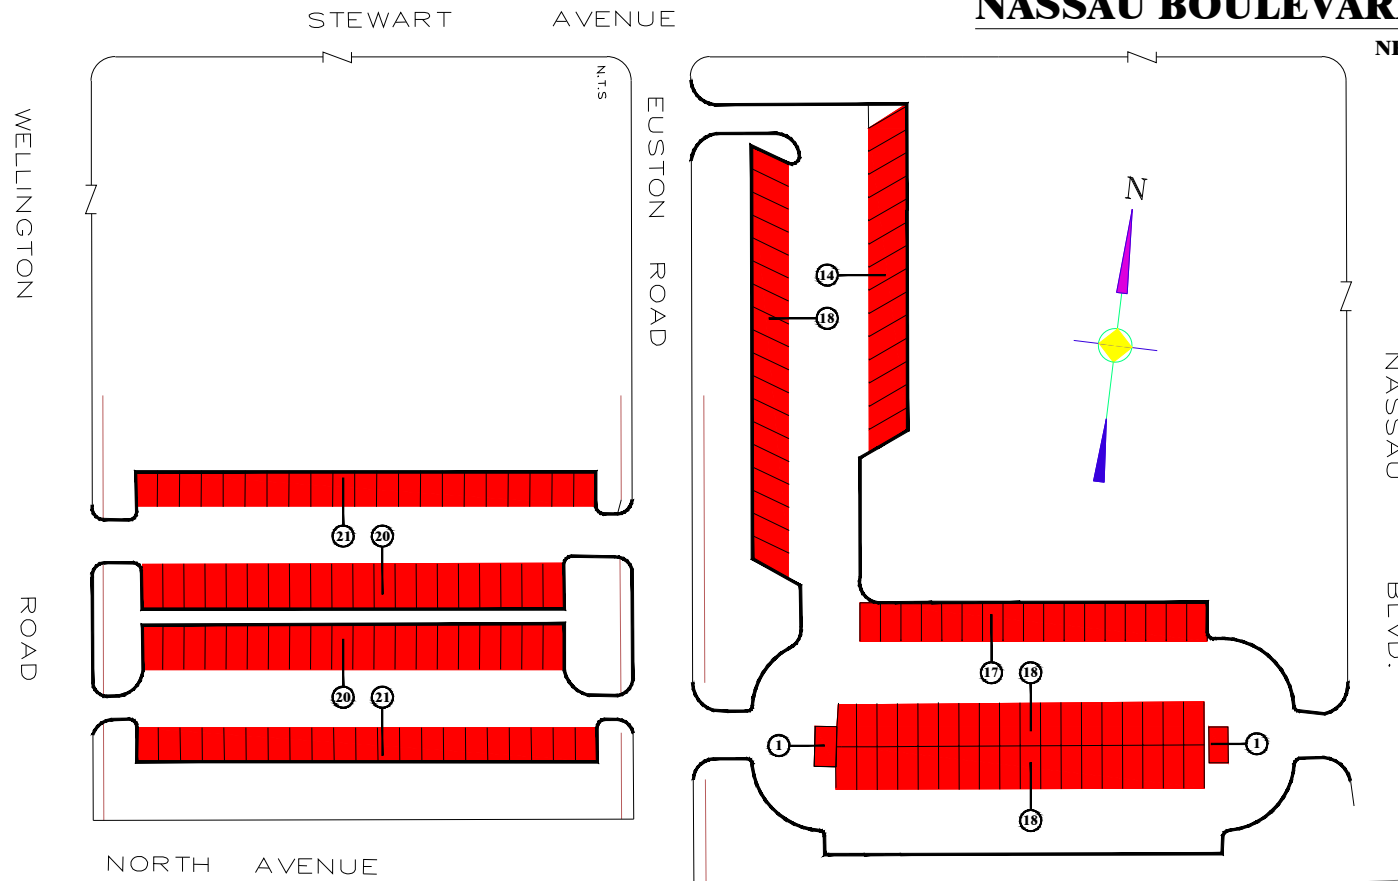

NASSAU BOULEVARD STATION, P.F.

NEW LAYOUT AS OF AUGUST, 2011

SHEET 1 OF 1
LAST MODIFIED - OCTOBER 5TH, 2014

LONG ISLAND RAILROAD

SOUTH AVE.