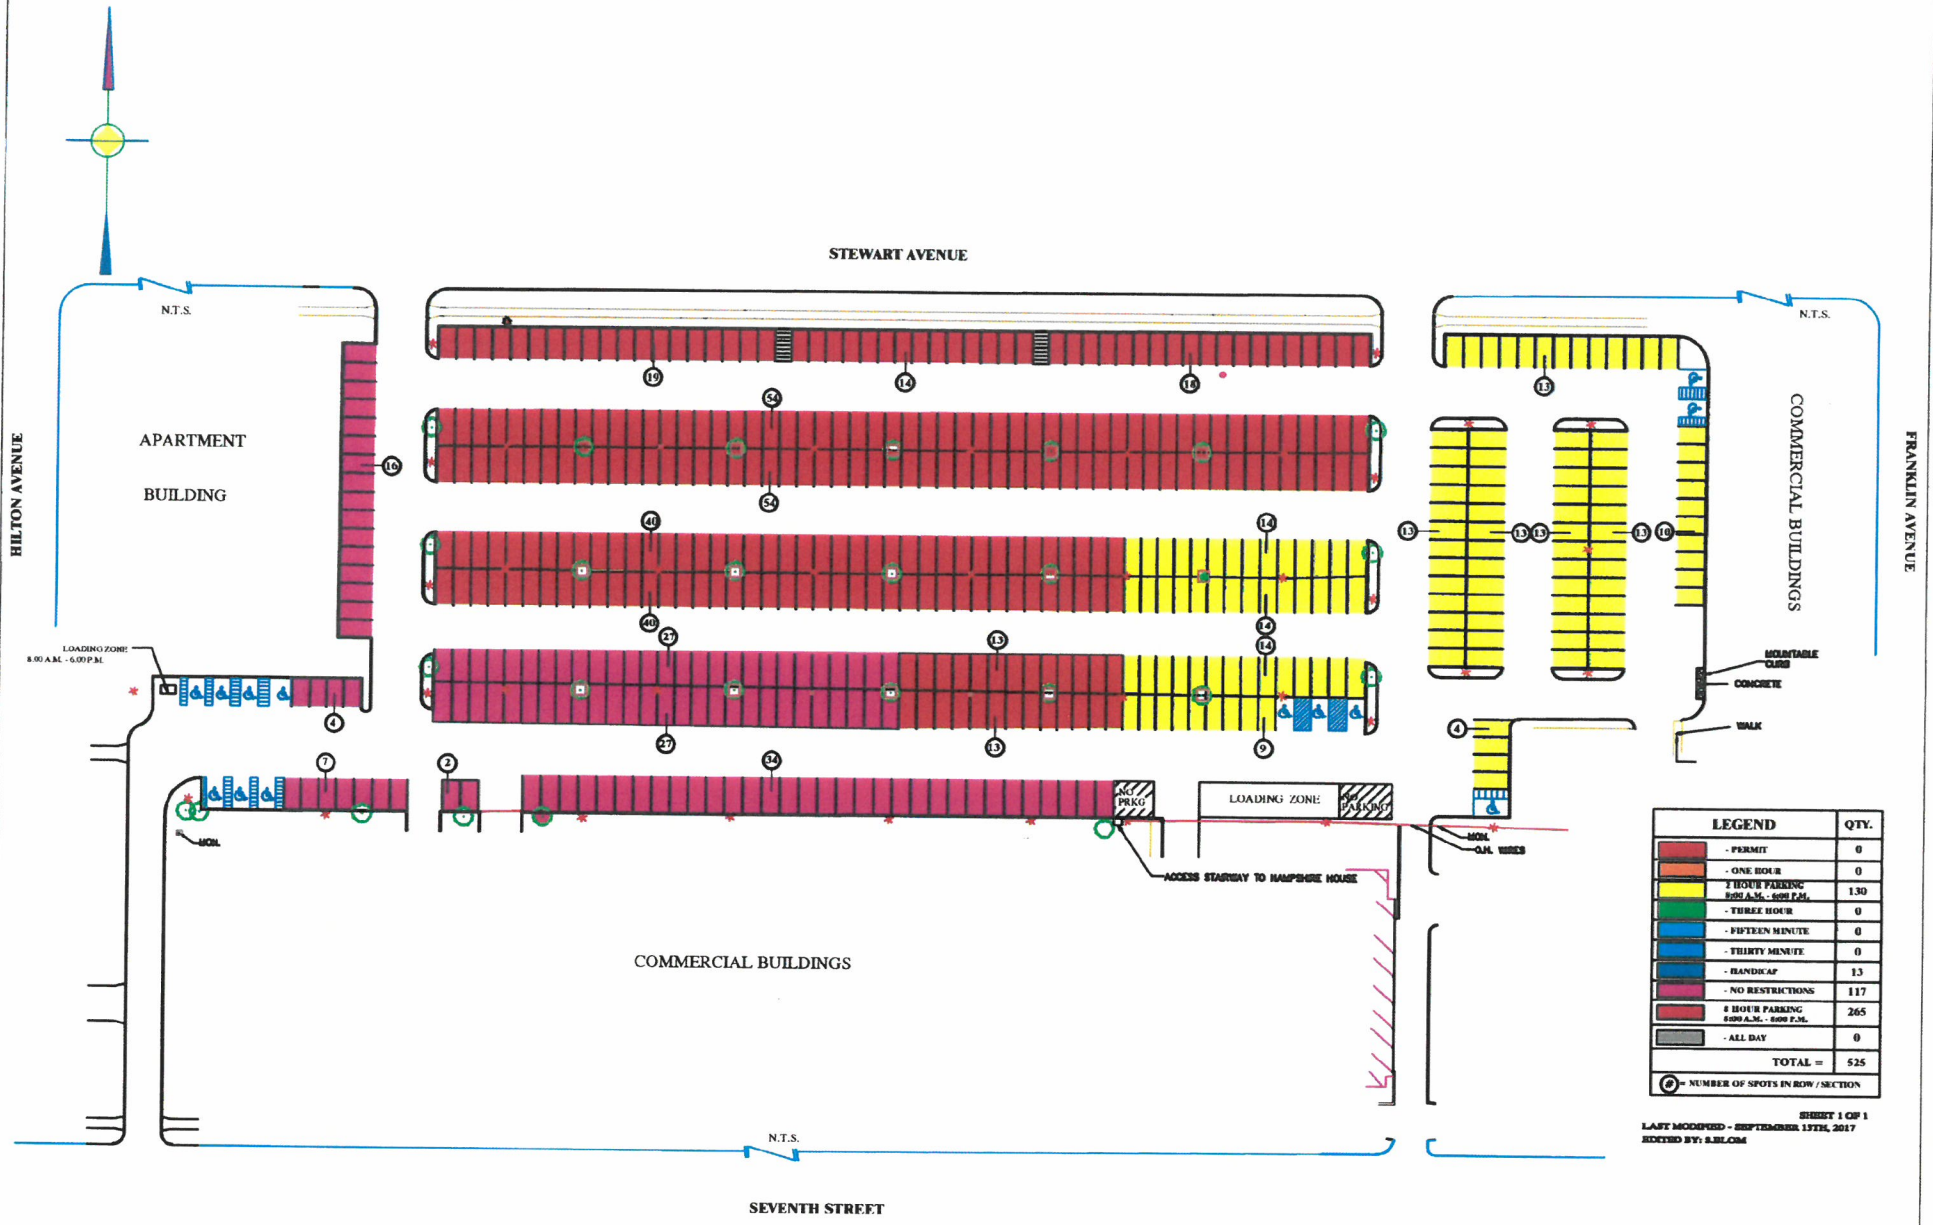

PARKING FIELD 7N

N

LEGEND	QTY.
- PERMIT	0
- ONE HOUR	0
- 1 HOUR PARKING 8:00 A.M. - 6:00 P.M.	130
- THREE HOUR	0
- FIFTEEN MINUTE	0
- THIRTY MINUTE	0
- HANDICAP	13
- NO RESTRICTIONS	117
- 8 HOUR PARKING 8:00 A.M. - 6:00 P.M.	265
- ALL DAY	0
TOTAL =	525

Ⓟ = NUMBER OF SPOTS IN ROW / SECTION

SHHEET 1 OF 1
 LAST MODIFIED - SEPTEMBER 15TH, 2017
 REVISED BY: S.BLOOM