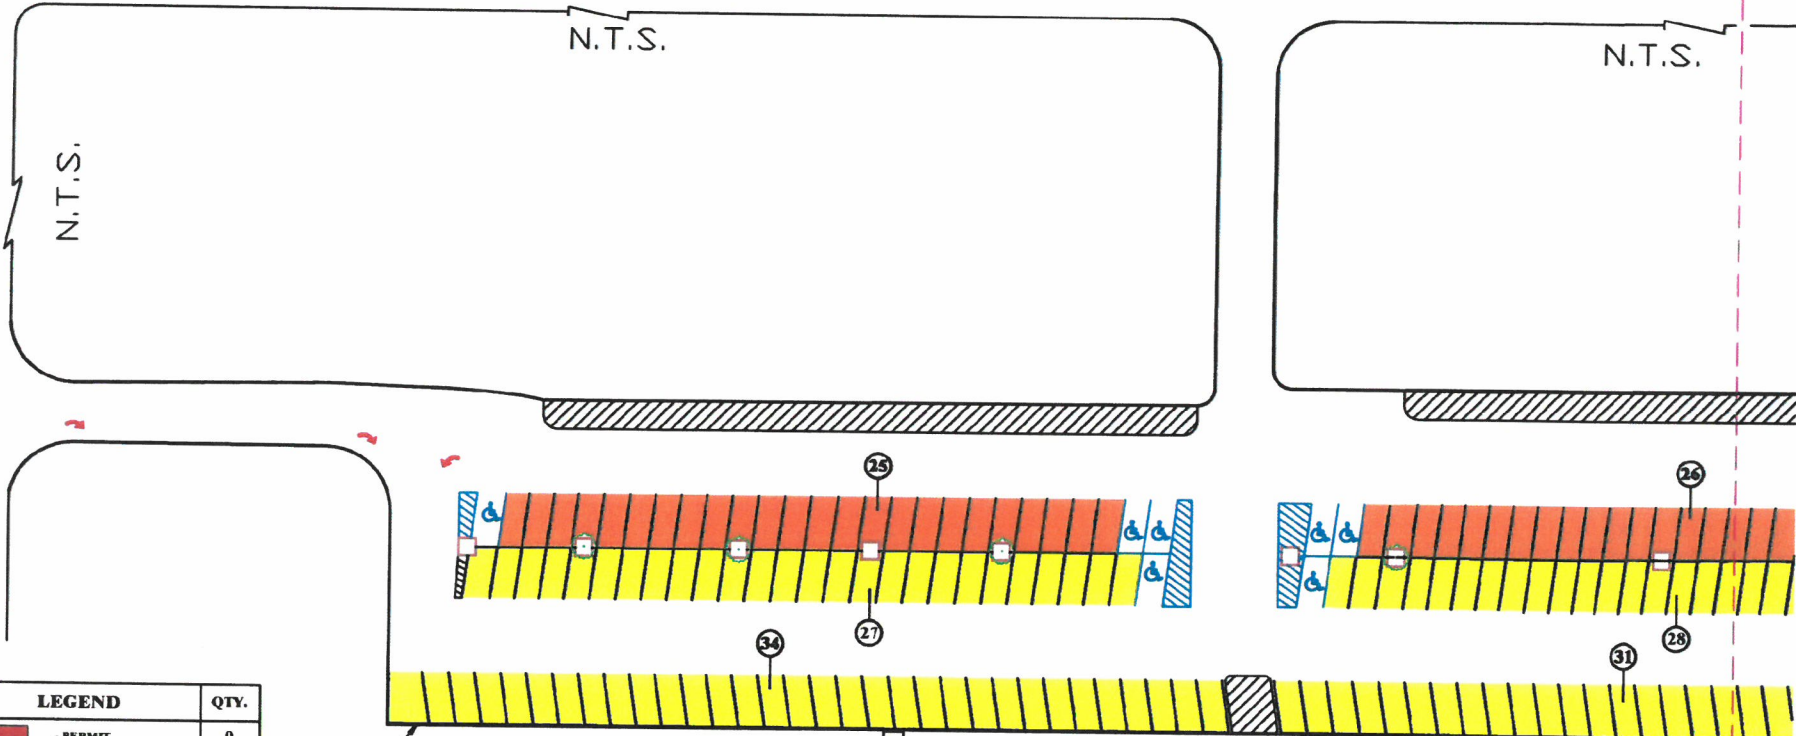

PARKING FIELD 7S

SEVENTH

STREET

HILTON AVE.

LEGEND	QTY.
 - PERMIT	0
 - ONE HOUR	86
 - TWO HOUR	177
 - THREE HOUR	19
 - FIFTEEN MINUTE	6
 - THIRTY MINUTE	0
 - HANDICAP	15
 - NO RESTRICTIONS	0
 - NO PARKING 7:30 - 9:30 A.M.	0
 - ALL DAY	0
TOTAL =	303
(#) = NUMBER OF SPOTS IN ROW / SECTION	