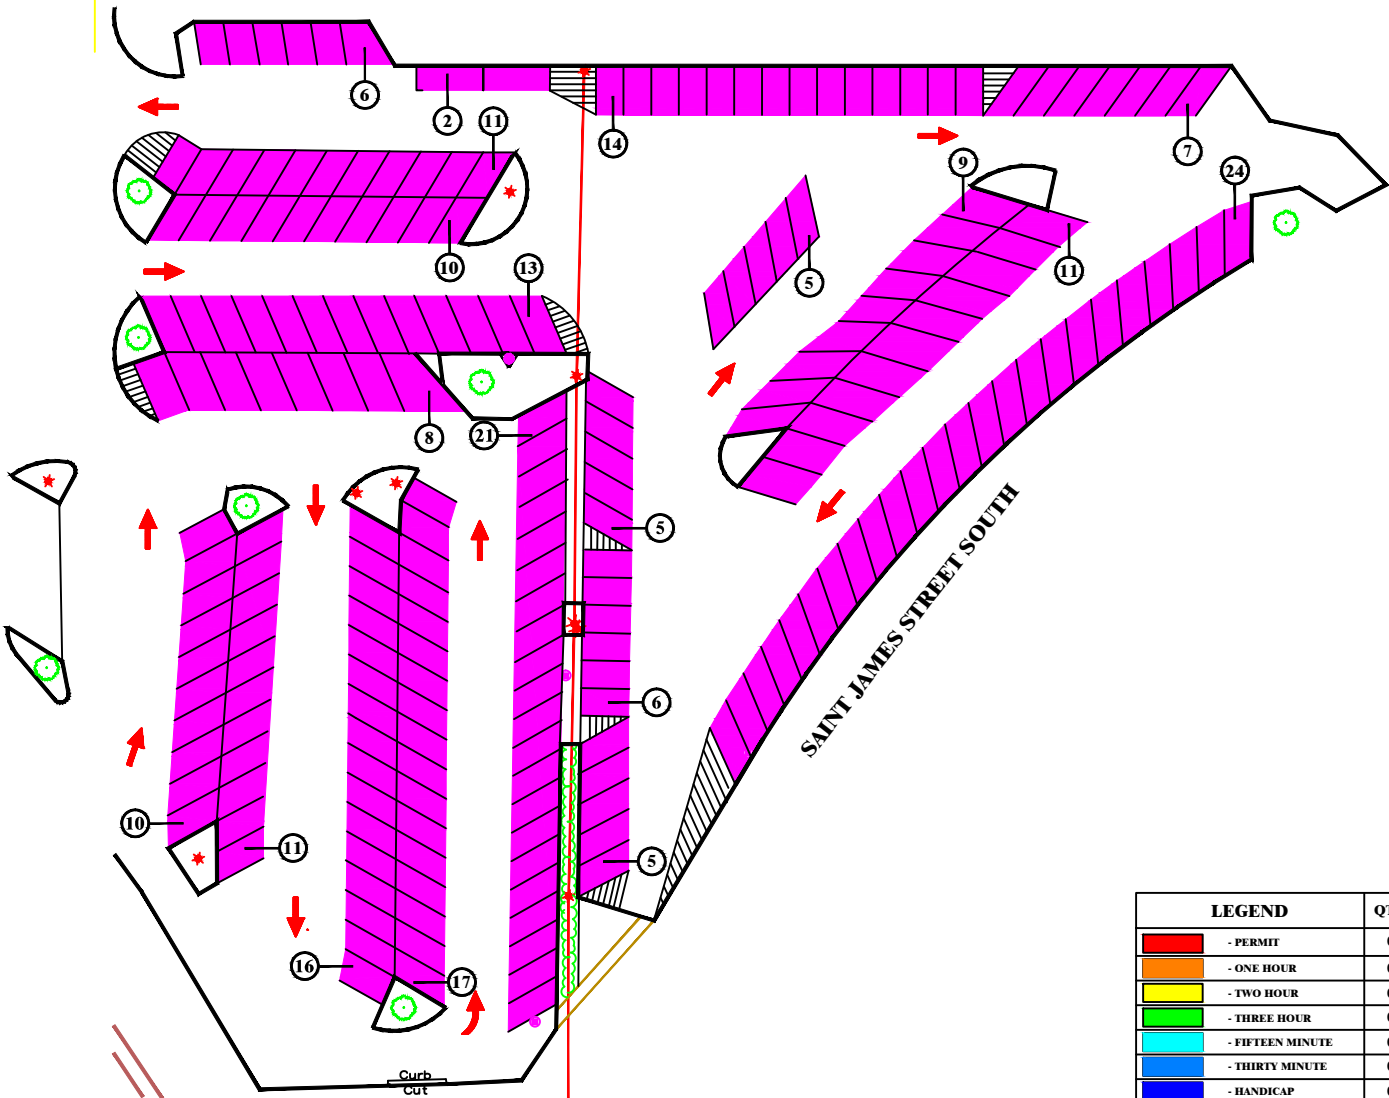

PARKING FIELD 6E

match line
to sheet 3

LONG ISLAND RAILROAD

LEGEND		QTY.
	- PERMIT	0
	- ONE HOUR	0
	- TWO HOUR	0
	- THREE HOUR	0
	- FIFTEEN MINUTE	0
	- THIRTY MINUTE	0
	- HANDICAP	0
	- NO RESTRICTIONS	212
	- NO PARKING 7:30 - 9:30 A.M.	0
	- ALL DAY	0
TOTAL =		212
= NUMBER OF SPOTS IN ROW / SECTION		