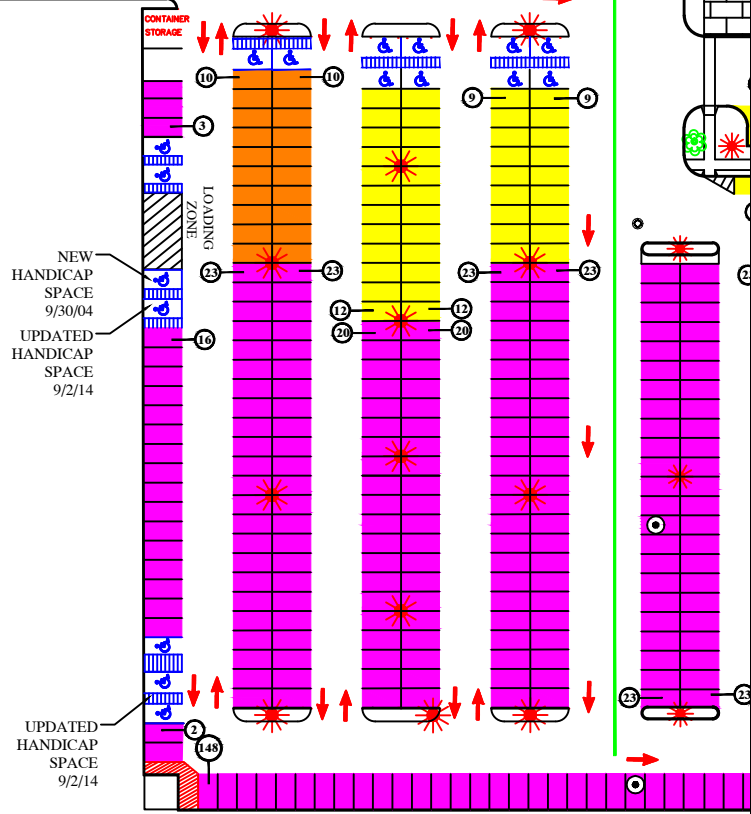

# PARKING FIELD 9E

FRANKLIN

STEWART

AVENUE

NINTH STREET

KELLUM LANE

MATCH LINE

LEGEND		QTY.
	- PERMIT	0
	- ONE HOUR	0
	2 HOUR PARKING 8:00 A.M. - 6:00 P.M.	233
	- THREE HOUR	0
	- FIFTEEN MINUTE	0
	- THIRTY MINUTE	9
	- HANDICAP	44
	- NO RESTRICTIONS	1091
	8 HOUR PARKING 8:00 A.M. - 8:00 P.M.	0
	- ALL DAY	0
<b>TOTAL =</b>		<b>1,377</b>
(#) = NUMBER OF SPOTS IN ROW / SECTION		

LAST MODIFIED - DECEMBER 22nd, 2016  
 EDITED BY: S.BLOM

NOTE: A FIELD COUNT OF PARKING SPACES WAS MADE ON 12/9/16  
 AND THE TOTAL NUMBER WAS 1,386.