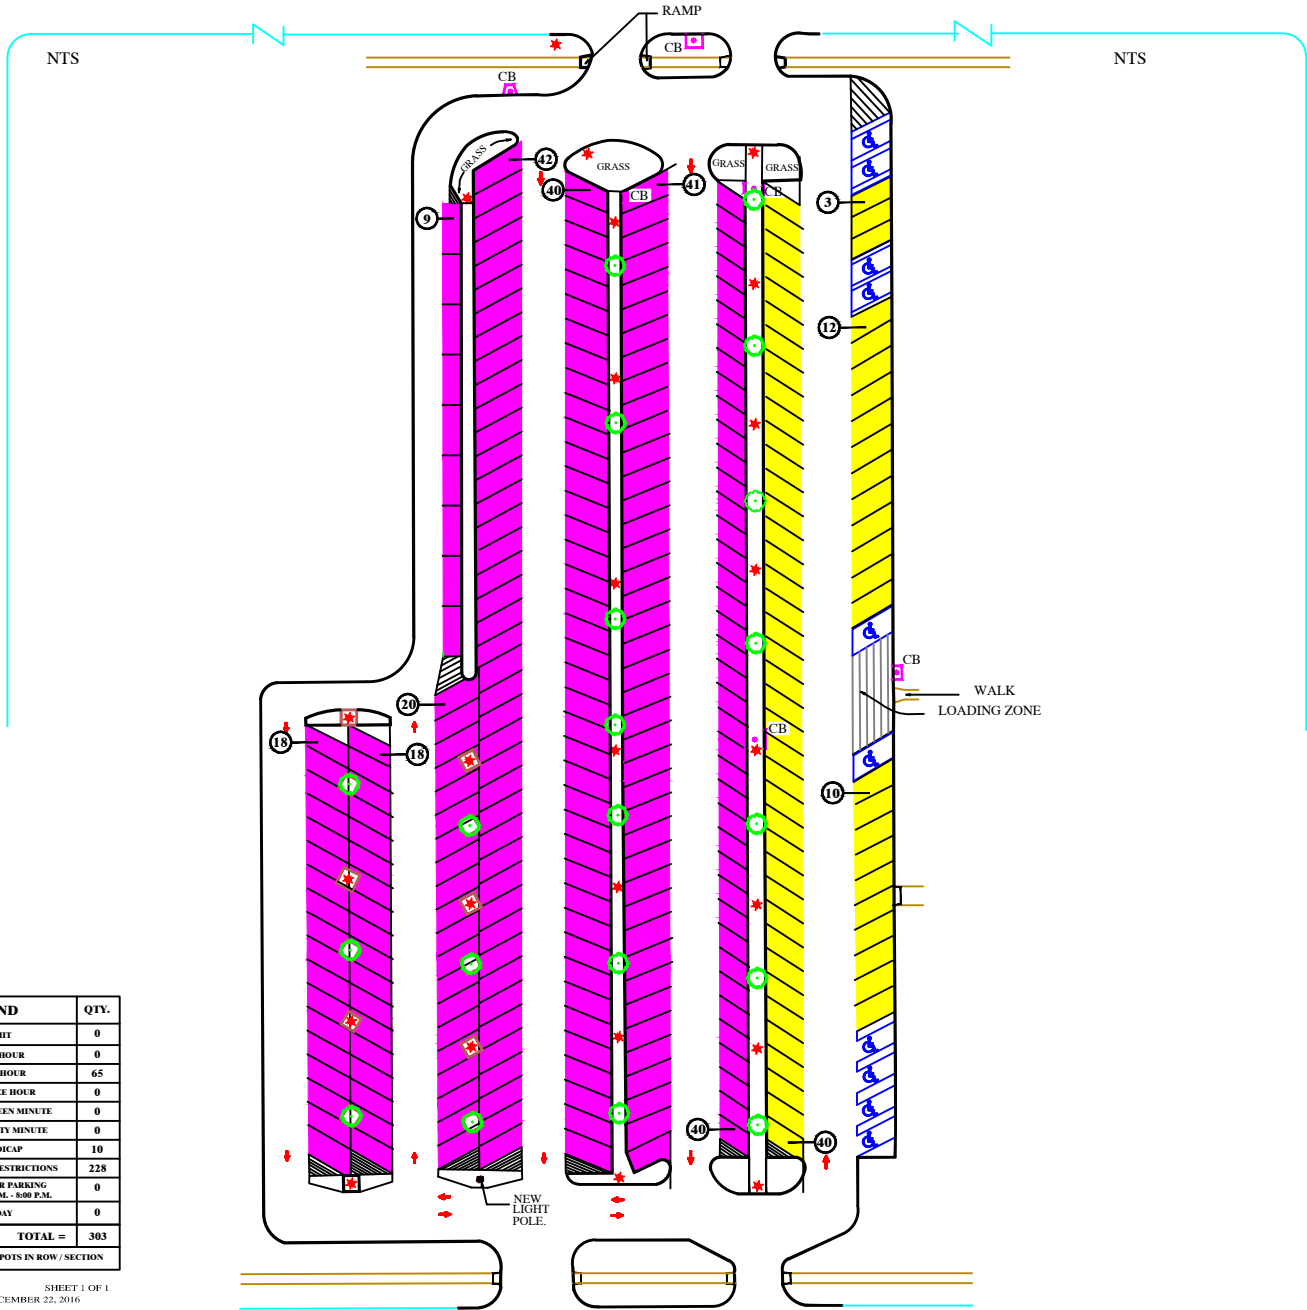

PARKING FIELD 9W

TENTH STREET

LEGEND	QTY.
- PERMIT	0
- ONE HOUR	0
- TWO HOUR	65
- THREE HOUR	0
- FIFTEEN MINUTE	0
- THIRTY MINUTE	0
- HANDICAP	10
- NO RESTRICTIONS	228
- 8 HOUR PARKING 8:00 A.M. - 8:00 P.M.	0
- ALL DAY	0
TOTAL =	303

SHEET 1 OF 1
 LAST MODIFIED - DECEMBER 22, 2016
 EDITED BY: S.BLOM
 NOTE: A FIELD COUNT OF THE PARKING SPACES WAS DONE ON 12/9/16
 AND THE TOTAL AMOUNT OF SPACES WAS 303.

NINTH STREET

FRANKLIN AVENUE