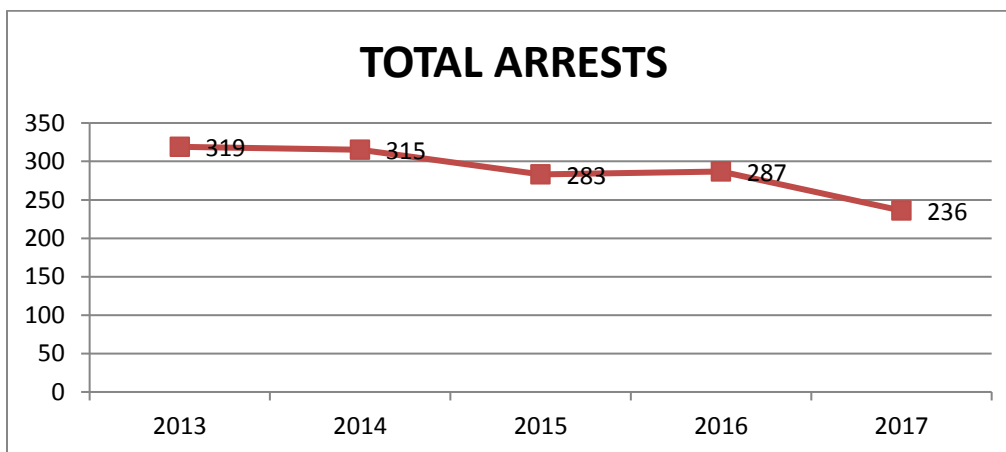

Arrest Analysis

Offense Category

	2013	2014	2015	2016	2017
Murder	1	1	0	0	0
Robbery	3	6	0	3	2
Assault	11	11	4	12	10
Burglary	6	12	7	4	5
Sex Offenses	2	2	0	1	1
Larceny	66	76	67	54	34
Auto Theft	1	3	0	2	4
Drug Abuse	27	23	17	31	20
D.W.I.	68	74	69	42	38
Disorderly Conduct	0	0	1	1	0
Agg. Unlicensed	41	46	24	31	77
Warrants	15	16	17	10	20
Forgery	9	5	7	6	10
Arson	0	0	0	1	0
All Other	69	40	70	89	15
TOTAL ARRESTS	319	315	283	287	236