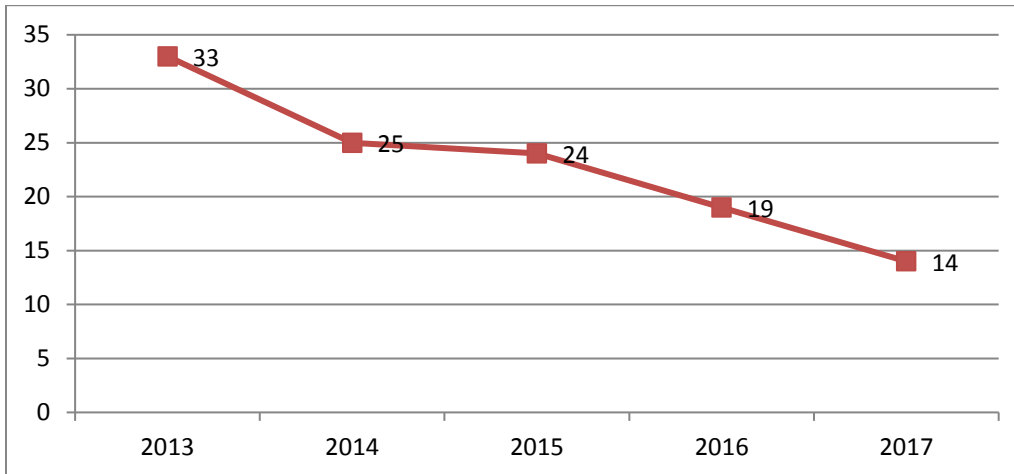

Burglary Analysis

Residential v. Non-Residential

		2013	2014	2015	2016	2017
RESIDENTIAL	NIGHT	10	9	9	3	6
	DAY	6	5	5	10	4
	UNKNOWN	8	2	1	2	2
NON-RESIDENTIAL	NIGHT	7	4	7	2	2
	DAY	2	2	2	2	0
	UNKNOWN	0	3	0	0	0
TOTAL BURGLARIES		33	25	24	19	14

Total Burglaries