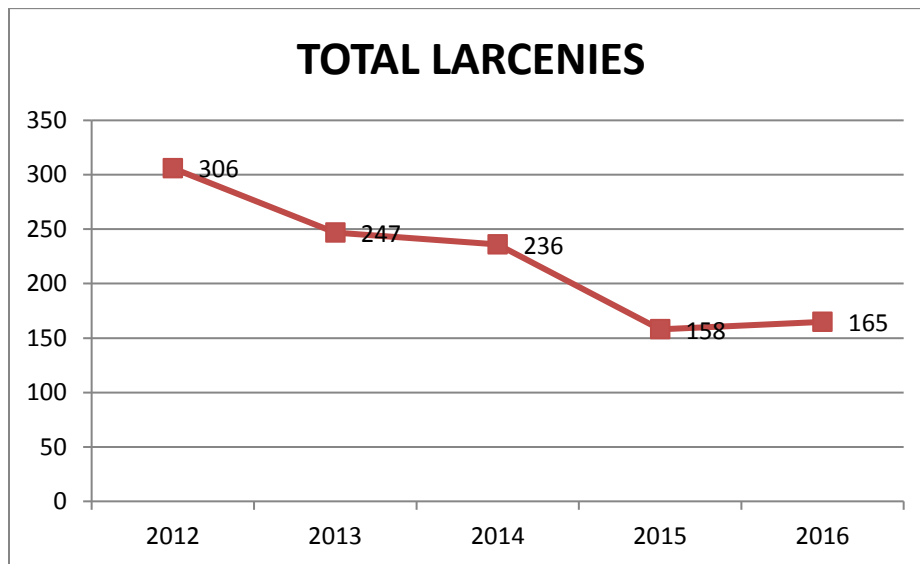

Total Burglaries

Larceny Analysis

Total Larcenies

	2013	2014	2015	2016	2017
Pick-Pocketing	1	0	0	0	1
Purse Snatching	0	0	0	1	1
Shoplifting	56	41	53	41	20
From Motor Vehicles	106	72	74	29	63
Motor Vehicle Parts	16	10	13	9	12
Bicycles	28	16	20	12	19
From Buildings	73	49	32	43	14
All Other	26	58	44	24	35
Total Larcenies	306	246	236	159	165