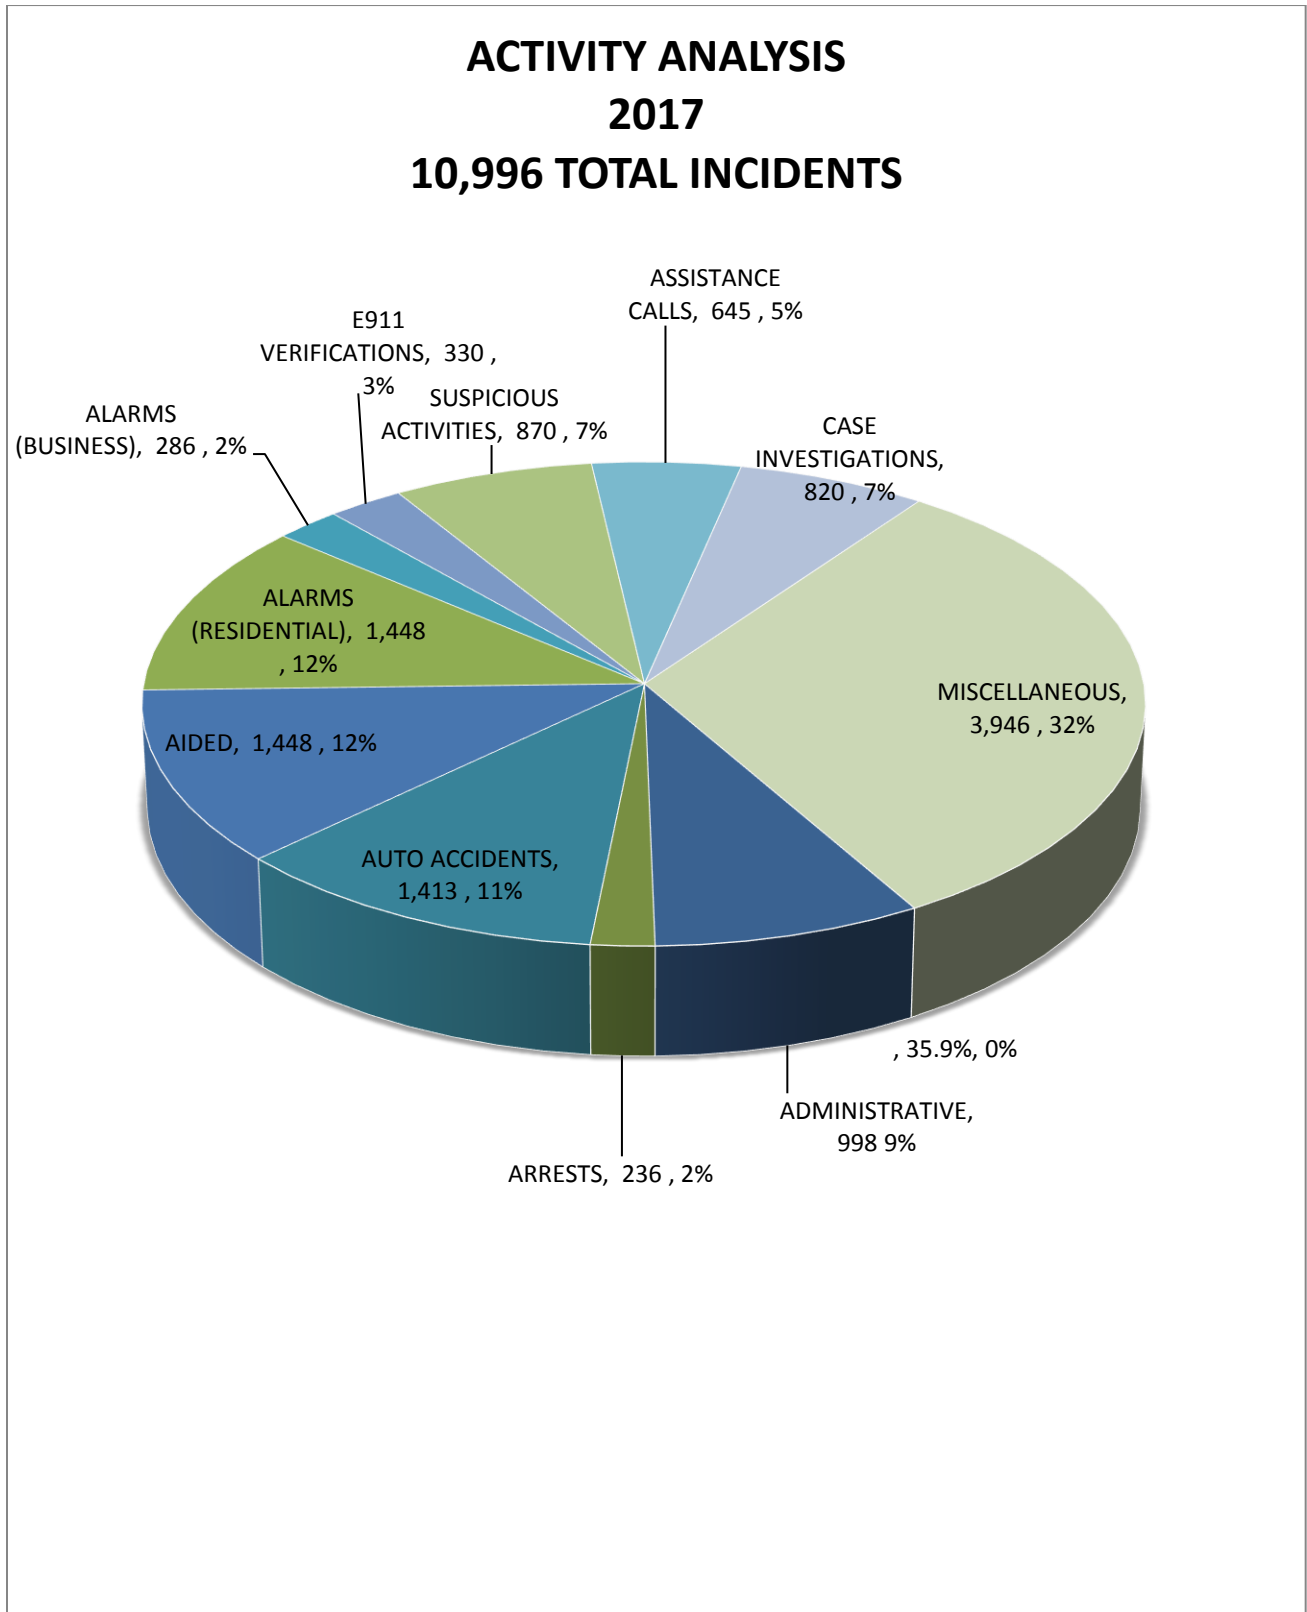

Activity Analysis

Garden City Police Department 2017 Annual Report

In 2017, the Department documented 10,996 incidents. Of those, 998 were administrative events such as training and sick reports. 9,998 were police activity and calls for service ranging from disabled motorists to felony arrests.