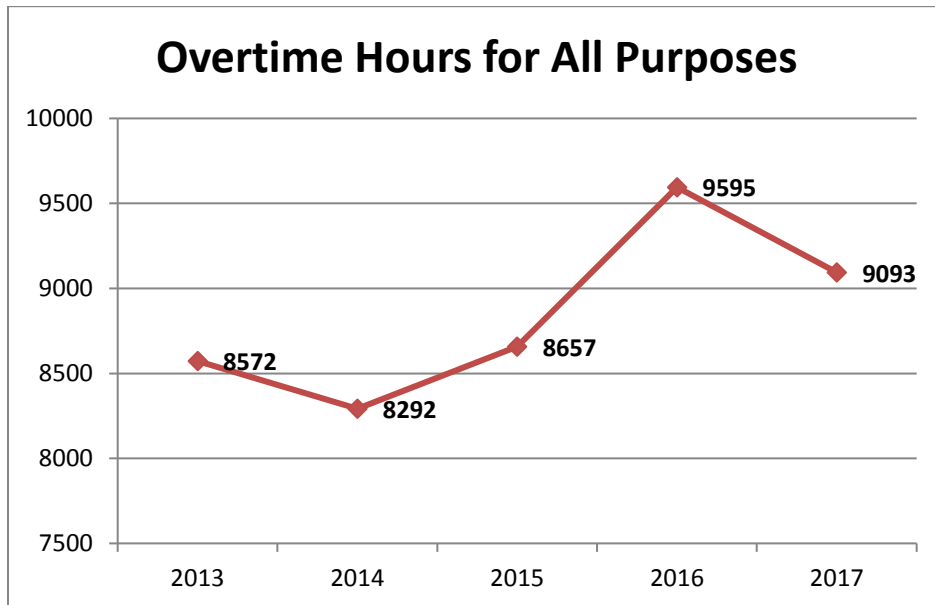

Garden City Police Department 2017 Annual Report

Staffing

(as of: 12/31/17)

Authorized Sworn Member Positions:

One	1	Police Commissioner
One	1	Deputy Commanding Officer
Four	4	Lieutenants
Six	6	Sergeants
One	1	Detective Sergeant
Three	3	Detectives
One	1	Youth Bureau Detective
Thirty-Five	35	Police Officers
Total	52	

Authorized Civilian Employees:

One	1	Secretary
Five	5	Civilian Dispatchers
Seven	7	Police Aides
Total	13	

Authorized Civilian Part-Time Employees:

Eleven	11	School Crossing Guards
One	1	Substitute Crossing Guard Vacancy
Nine	9	Special (Auxiliary) Police