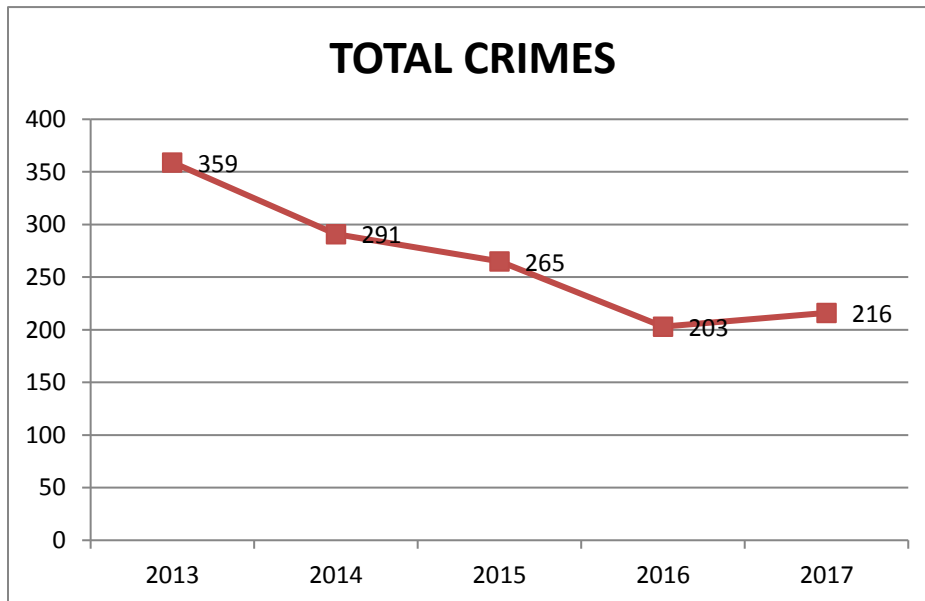

Activity Analysis

Garden City Police Department 2017 Annual Report

In 2017, the Department documented 10,996 incidents. Of those, 998 were administrative events such as training and sick reports. 9,998 were police activity and calls for service ranging from disabled motorists to felony arrests.

Crime-Arrest Analysis

Crimes Reported to the F.B.I.

Crime Categories

	2013	2014	2015	2016	2017
Murder-Manslaughter	1	1	0	0	0
Forcible Rape	0	0	0	0	0
Robbery	4	8	0	6	2
Burglary (Incl. Attempts)	33	25	24	19	14
Larceny	306	246	236	169	195
Assault	5	3	3	3	0
Auto Thefts	10	8	2	6	5
Total Crimes Reported	359	291	265	203	216