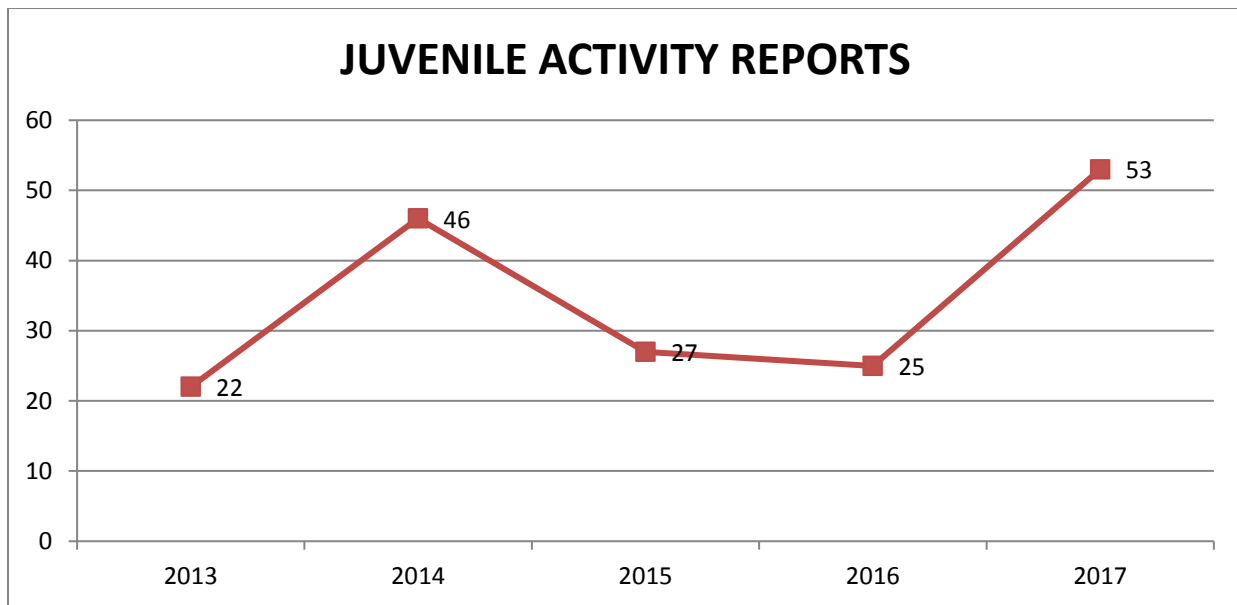

Juvenile Activity Reports

Non-Custodial situations include, but are not limited to, situations where a juvenile:

Engages in conduct which is illegal but does not constitute a crime or

Engages in conduct which does constitute crime but, at the complainant's discretion (who in some cases will be the officer), will not be charged or

Is intoxicated or under the influence of illegal drugs.

In such cases a juvenile activity report is made.