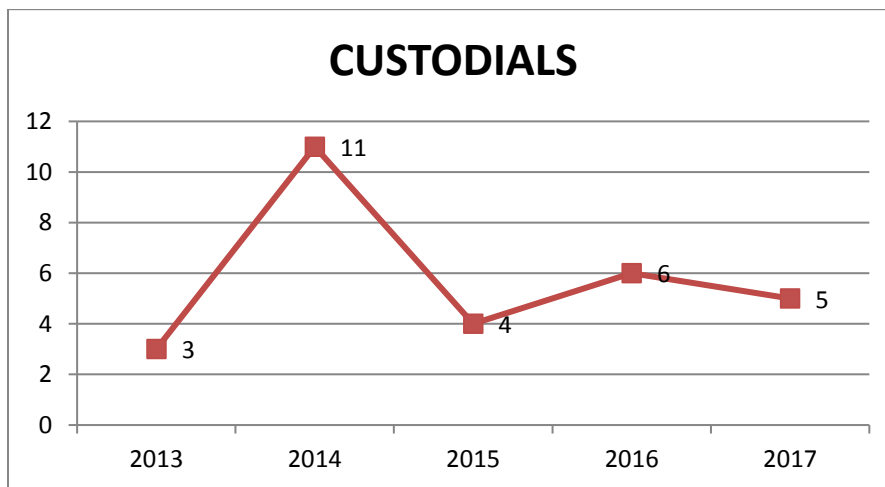

Juvenile Custodials

A “custodial” is the taking into custody of a person, less than 16 years of age, for an act, which if committed by an adult would constitute a crime.

	2013	2014	2015	2016	2017
ARSON	0	0	0	2	2
BURGLARY	0	0	0	0	0
ROBBERY	0	4	0	0	0
ASSAULT	0	3	1	0	0
LARCENY	1	1	0	4	2
CRIMINAL MISCHIEF	0	1	0	0	2
ALL OTHER	2	2	3	0	1
TOTAL CUSTODIALS	3	11	4	6	5