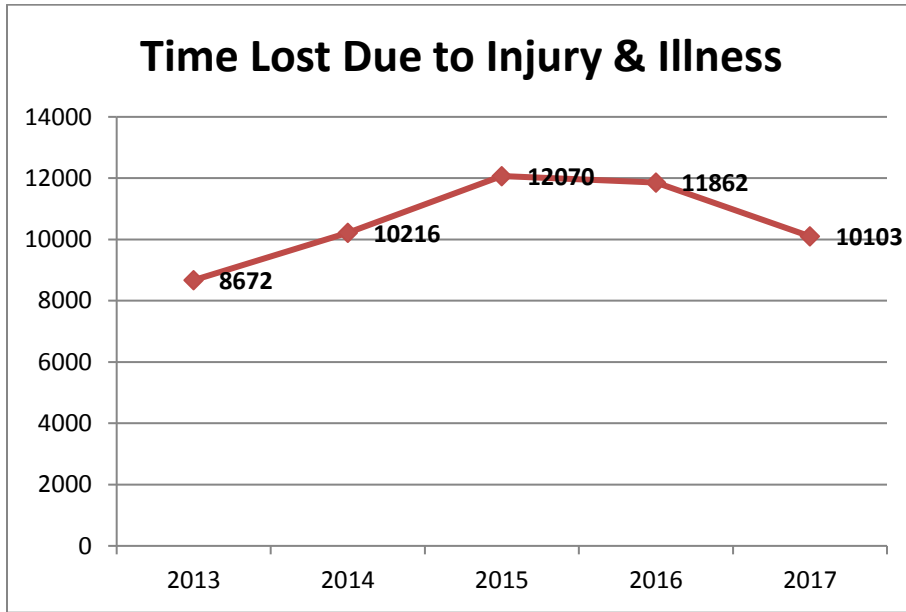

Garden City Police Department 2017 Annual Report

Staffing

(as of: 12/31/17)

Authorized Sworn Member Positions:

One	1	Police Commissioner
One	1	Deputy Commanding Officer
Four	4	Lieutenants
Six	6	Sergeants
One	1	Detective Sergeant
Three	3	Detectives
One	1	Youth Bureau Detective
Thirty-Five	35	Police Officers
Total	52	

Authorized Civilian Employees:

One	1	Secretary
Five	5	Civilian Dispatchers
Seven	7	Police Aides
Total	13	

Authorized Civilian Part-Time Employees:

Eleven	11	School Crossing Guards
One	1	Substitute Crossing Guard Vacancy
Nine	9	Special (Auxiliary) Police