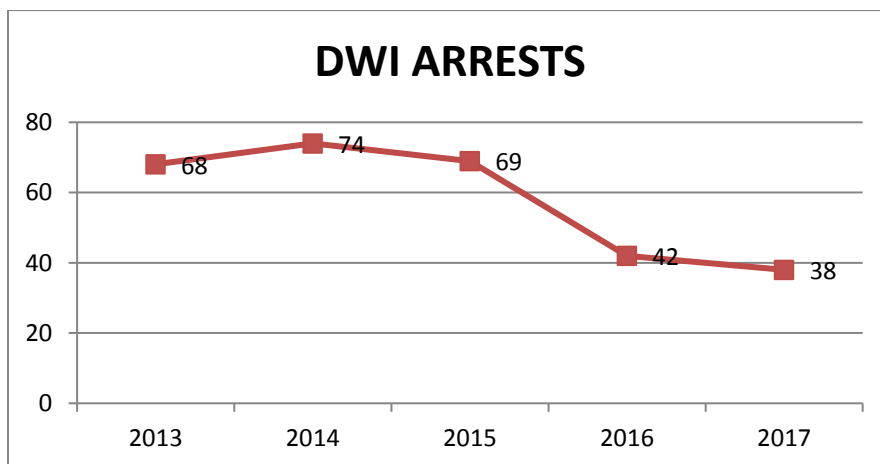

D.W.I. Arrests

	2012	2013	2014	2015	2017
January	6	5	8	7	4
February	4	2	5	4	4
March	4	7	8	6	2
April	6	7	4	7	3
May	5	11	6	10	3
June	5	4	9	3	4
July	5	4	8	5	4
August	5	5	3	7	1
September	4	6	4	5	3
October	4	6	8	4	3
November	4	9	7	6	3
December	10	2	4	5	4
Total DWI Arrests	62	68	74	69	38