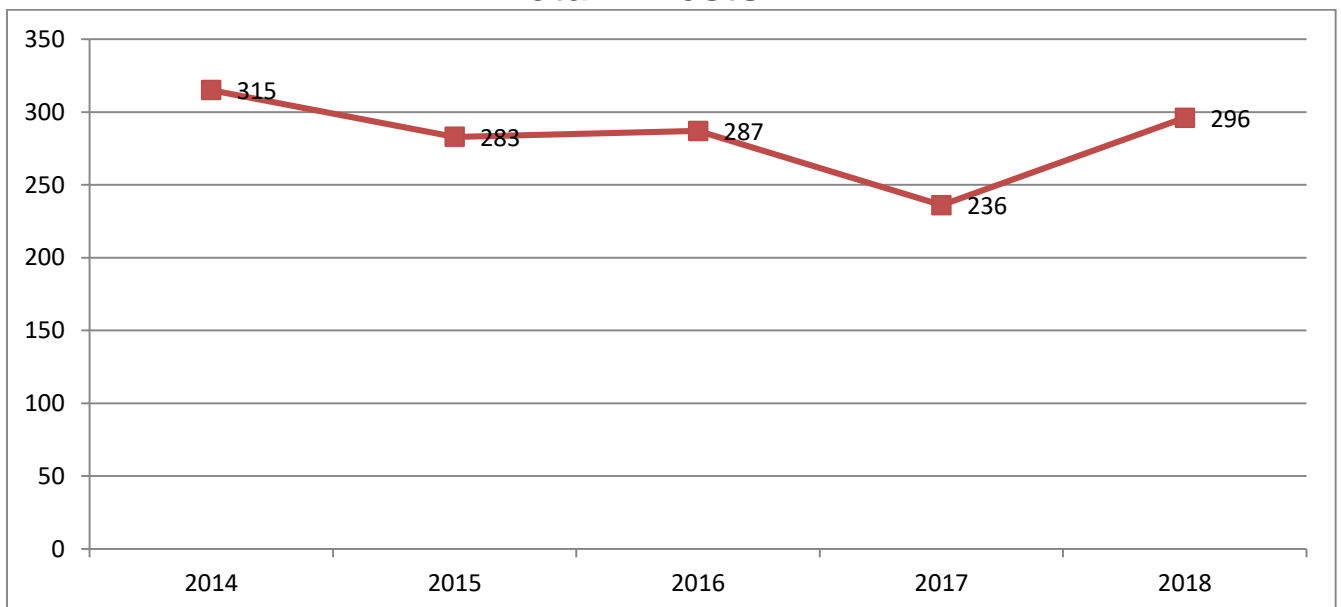

Arrest Analysis

Offense Category

	2014	2015	2016	2017	2018
MURDER	1	0	0	0	0
ROBBERY	6	0	3	2	1
ASSAULT	11	4	12	10	8
BURGLARY	12	7	4	5	4
SEX OFFENSES	2	0	1	1	1
LARCENY	76	67	54	34	67
AUTO THEFT	3	0	2	4	2
DRUG ABUSE	23	17	31	20	23
D.W.I.	74	69	42	38	19
DISORDERLY CONDUCT	0	1	1	0	1
AGG. UNLICENSED	46	24	31	77	34
WARRANTS	16	17	10	20	3
FORGERY	5	7	6	10	5
ARSON	0	0	1	0	0
ALL OTHER	40	70	89	15	128
TOTAL ARRESTS	315	283	287	236	296

Total Arrests