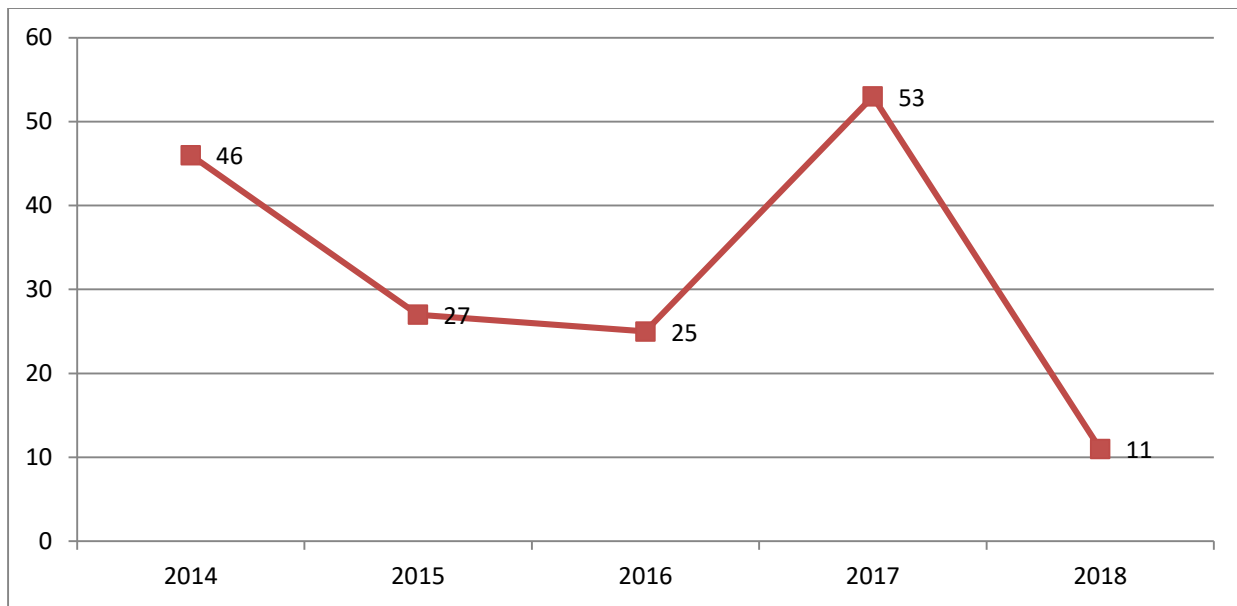

Juvenile Activity Reports

Non-Custodial situations include, but are not limited to, situations where a juvenile:

Engages in conduct which is illegal but does not constitute a crime or

Engages in conduct which does constitute crime but, at the complainant's discretion (who in some cases will be the officer), will not be charged or

Is intoxicated or under the influence of illegal drugs.

In such cases a juvenile activity report is made.