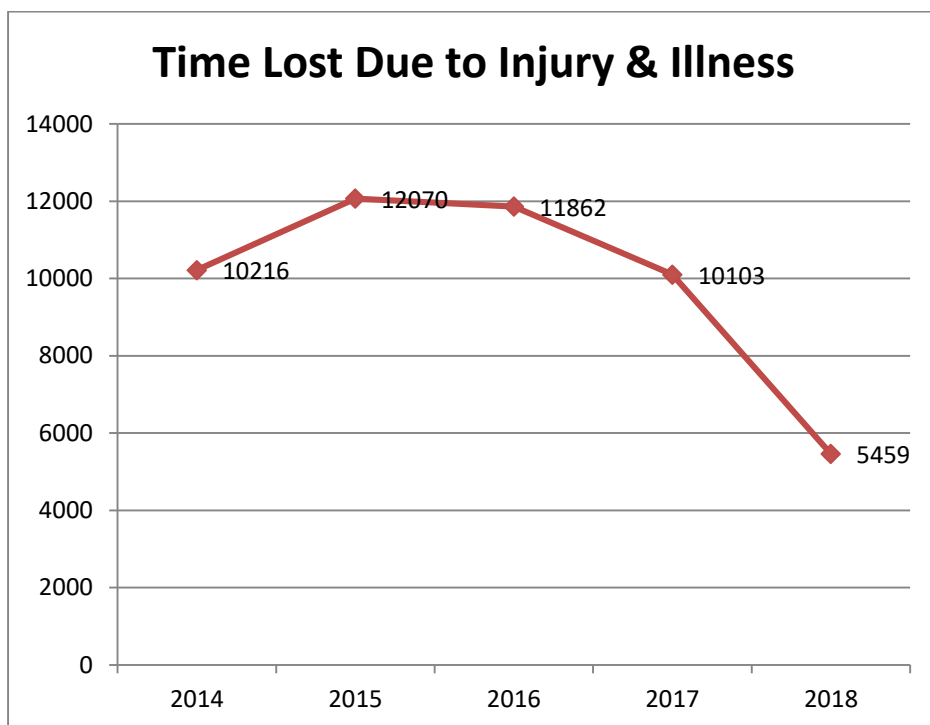

Garden City Police Department 2018 Annual Report

Staffing

(as of: 12/31/18)

Authorized Sworn Member Positions:

One	1	Police Commissioner
One	1	Deputy Commanding Officer
Four	4	Lieutenants
Six	6	Sergeants
One	1	Detective Sergeant
Three	3	Detectives
One	1	Youth Bureau Detective
Thirty-Five	35	Police Officers
Total	52	

Authorized Civilian Employees:

One	1	Secretary
Five	5	Civilian Dispatchers
Seven	7	Police Aides
Total	13	

Authorized Civilian Part-Time Employees:

Eleven	11	School Crossing Guards
One	1	Substitute Crossing Guard Vacancy
Nine	9	Special (Auxiliary) Police