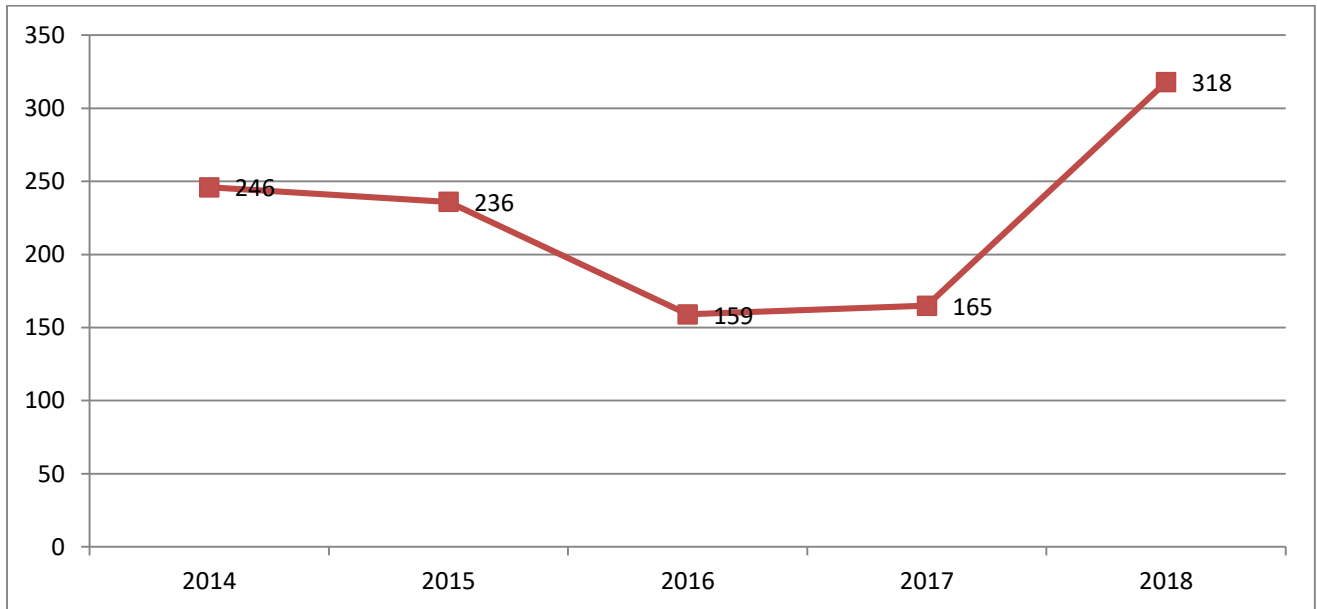

Larceny Analysis

Total Larcenies

	2014	2015	2016	2017	2018
Pick-Pocketing	0	0	0	1	0
Purse Snatching	0	0	1	1	0
Shoplifting	41	53	41	20	46
From Motor Vehicles	72	74	29	63	133
Motor Vehicle Parts	10	13	9	12	5
Bicycles	16	20	12	19	11
From Buildings	49	32	43	14	39
All Other	58	44	24	35	84
Total Larcenies	246	236	159	165	318

TOTAL LARCENIES