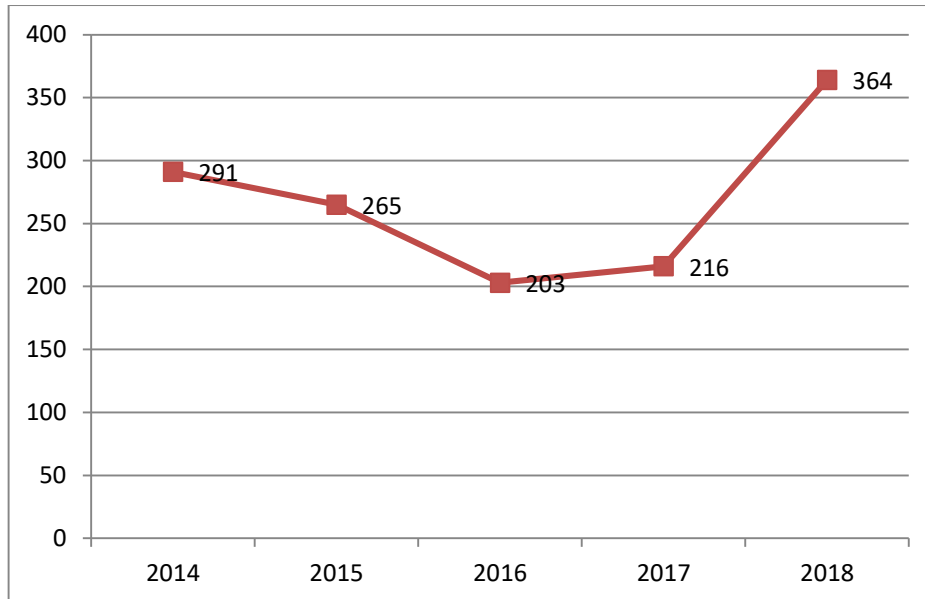

Crimes Reported to the F.B.I.

Crime Categories

	2014	2015	2016	2017	2018
Murder-Manslaughter	1	0	0	0	0
Forcible Rape	0	0	0	0	0
Robbery	8	0	6	2	3
Burglary (Incl. Attempts)	25	24	19	14	25
Larceny	246	236	169	195	318
Assault	3	3	3	0	7
Auto Thefts	8	2	6	5	11
Total Crimes Reported	291	265	203	216	364