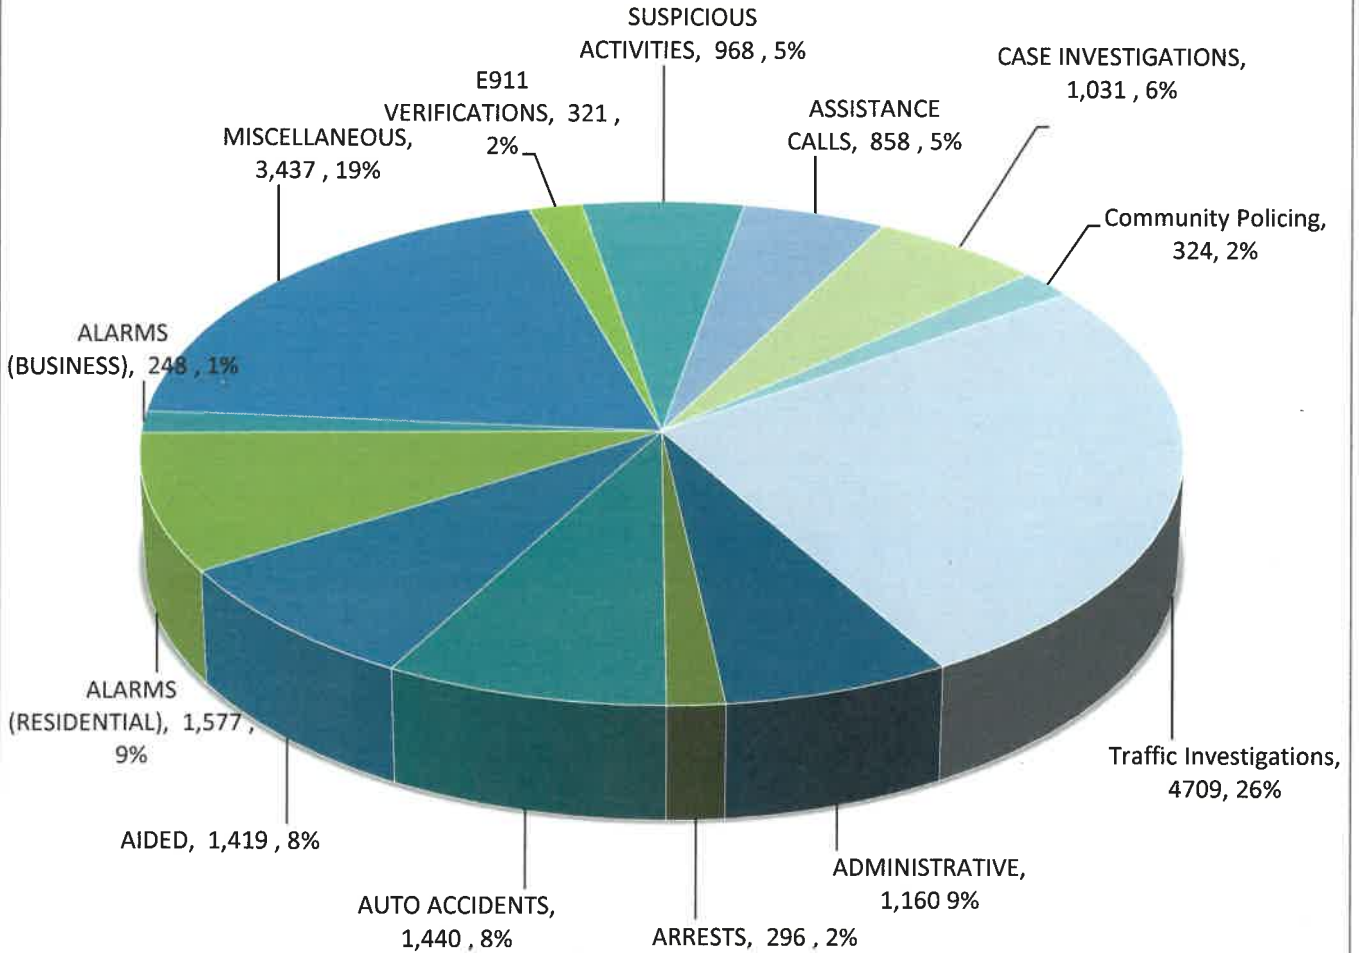

Garden City Police Department 2018 Annual Report

In 2018, the Department documented 17,533 incidents. Of those 1,160 were administrative events such as training and sick reports. 16,373 were police activity and calls for service ranging from disabled motorists to felony arrests.

ACTIVITY ANALYSIS 2018 17,533 TOTAL INCIDENTS