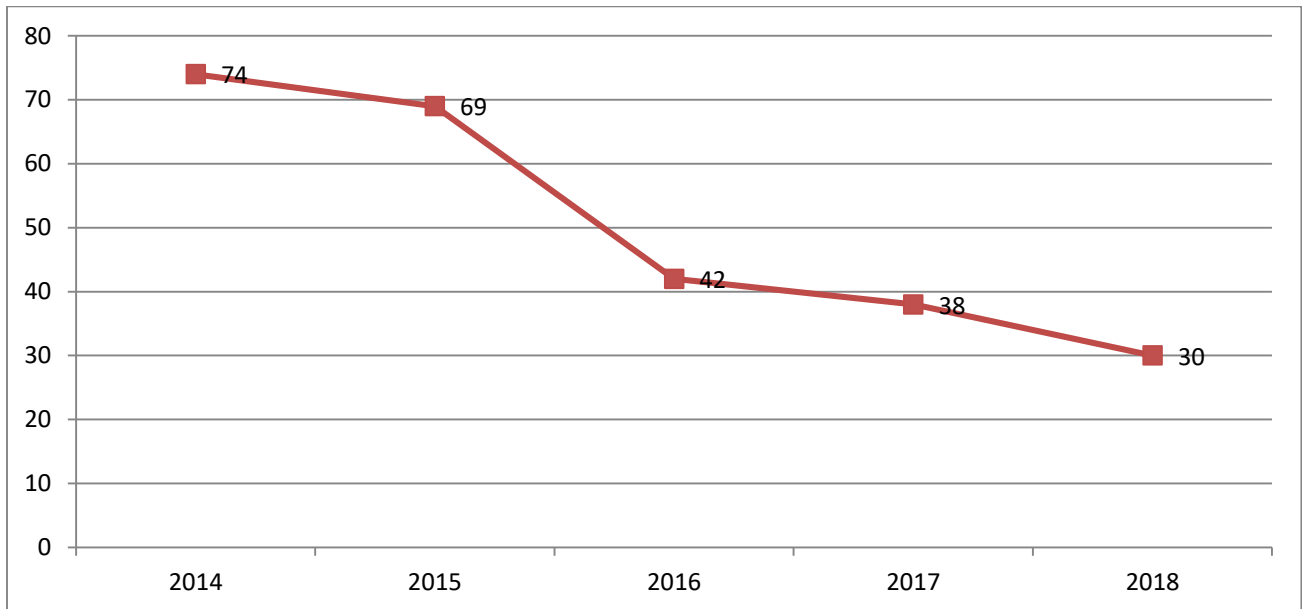

D.W.I. Arrests

	2014	2015	2016	2017	2018
January	8	7	2	4	0
February	5	4	4	4	2
March	8	6	0	2	3
April	4	7	4	3	3
May	6	10	3	3	3
June	9	3	4	4	1
July	8	5	5	4	1
August	3	7	4	1	3
September	4	5	4	3	7
October	8	4	4	3	3
November	7	6	4	3	1
December	4	5	4	4	3
Total DWI Arrests	74	69	42	38	30

D.W.I. Arrests