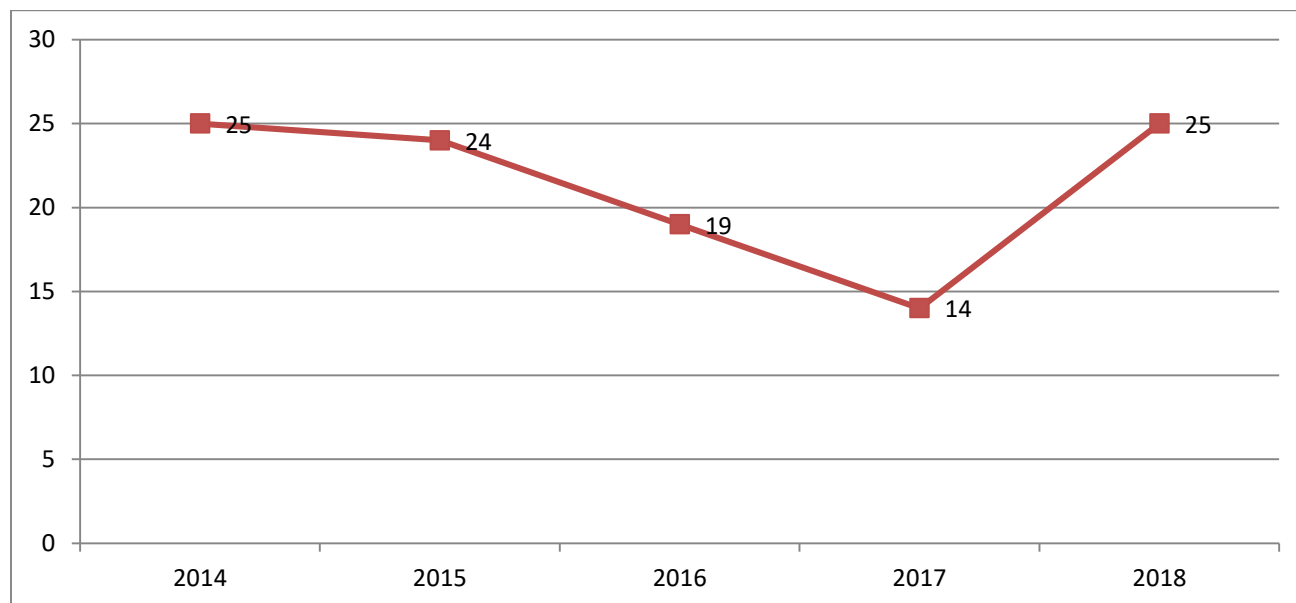

Burglary Analysis

Residential v. Non-Residential

		2014	2015	2016	2017	2018
RESIDENTIAL	NIGHT	9	9	3	6	5
	DAY	5	5	10	4	5
	UNKNOWN	2	1	2	2	5
NON-RESIDENTIAL	NIGHT	4	7	2	2	10
	DAY	2	2	2	0	0
	UNKNOWN	3	0	0	0	0
TOTAL BURGLARIES		25	24	19	14	25

Total Burglaries