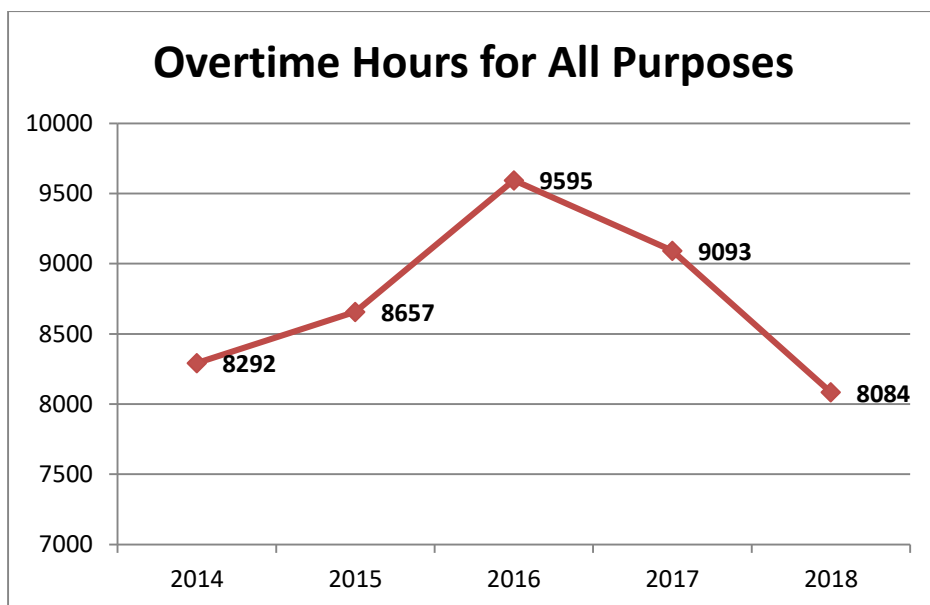

Garden City Police Department 2018 Annual Report

Staffing

(as of: 12/31/18)

Authorized Sworn Member Positions:

One	1	Police Commissioner
One	1	Deputy Commanding Officer
Four	4	Lieutenants
Six	6	Sergeants
One	1	Detective Sergeant
Three	3	Detectives
One	1	Youth Bureau Detective
Thirty-Five	35	Police Officers
Total	52	

Authorized Civilian Employees:

One	1	Secretary
Five	5	Civilian Dispatchers
Seven	7	Police Aides
Total	13	

Authorized Civilian Part-Time Employees:

Eleven	11	School Crossing Guards
One	1	Substitute Crossing Guard Vacancy
Nine	9	Special (Auxiliary) Police