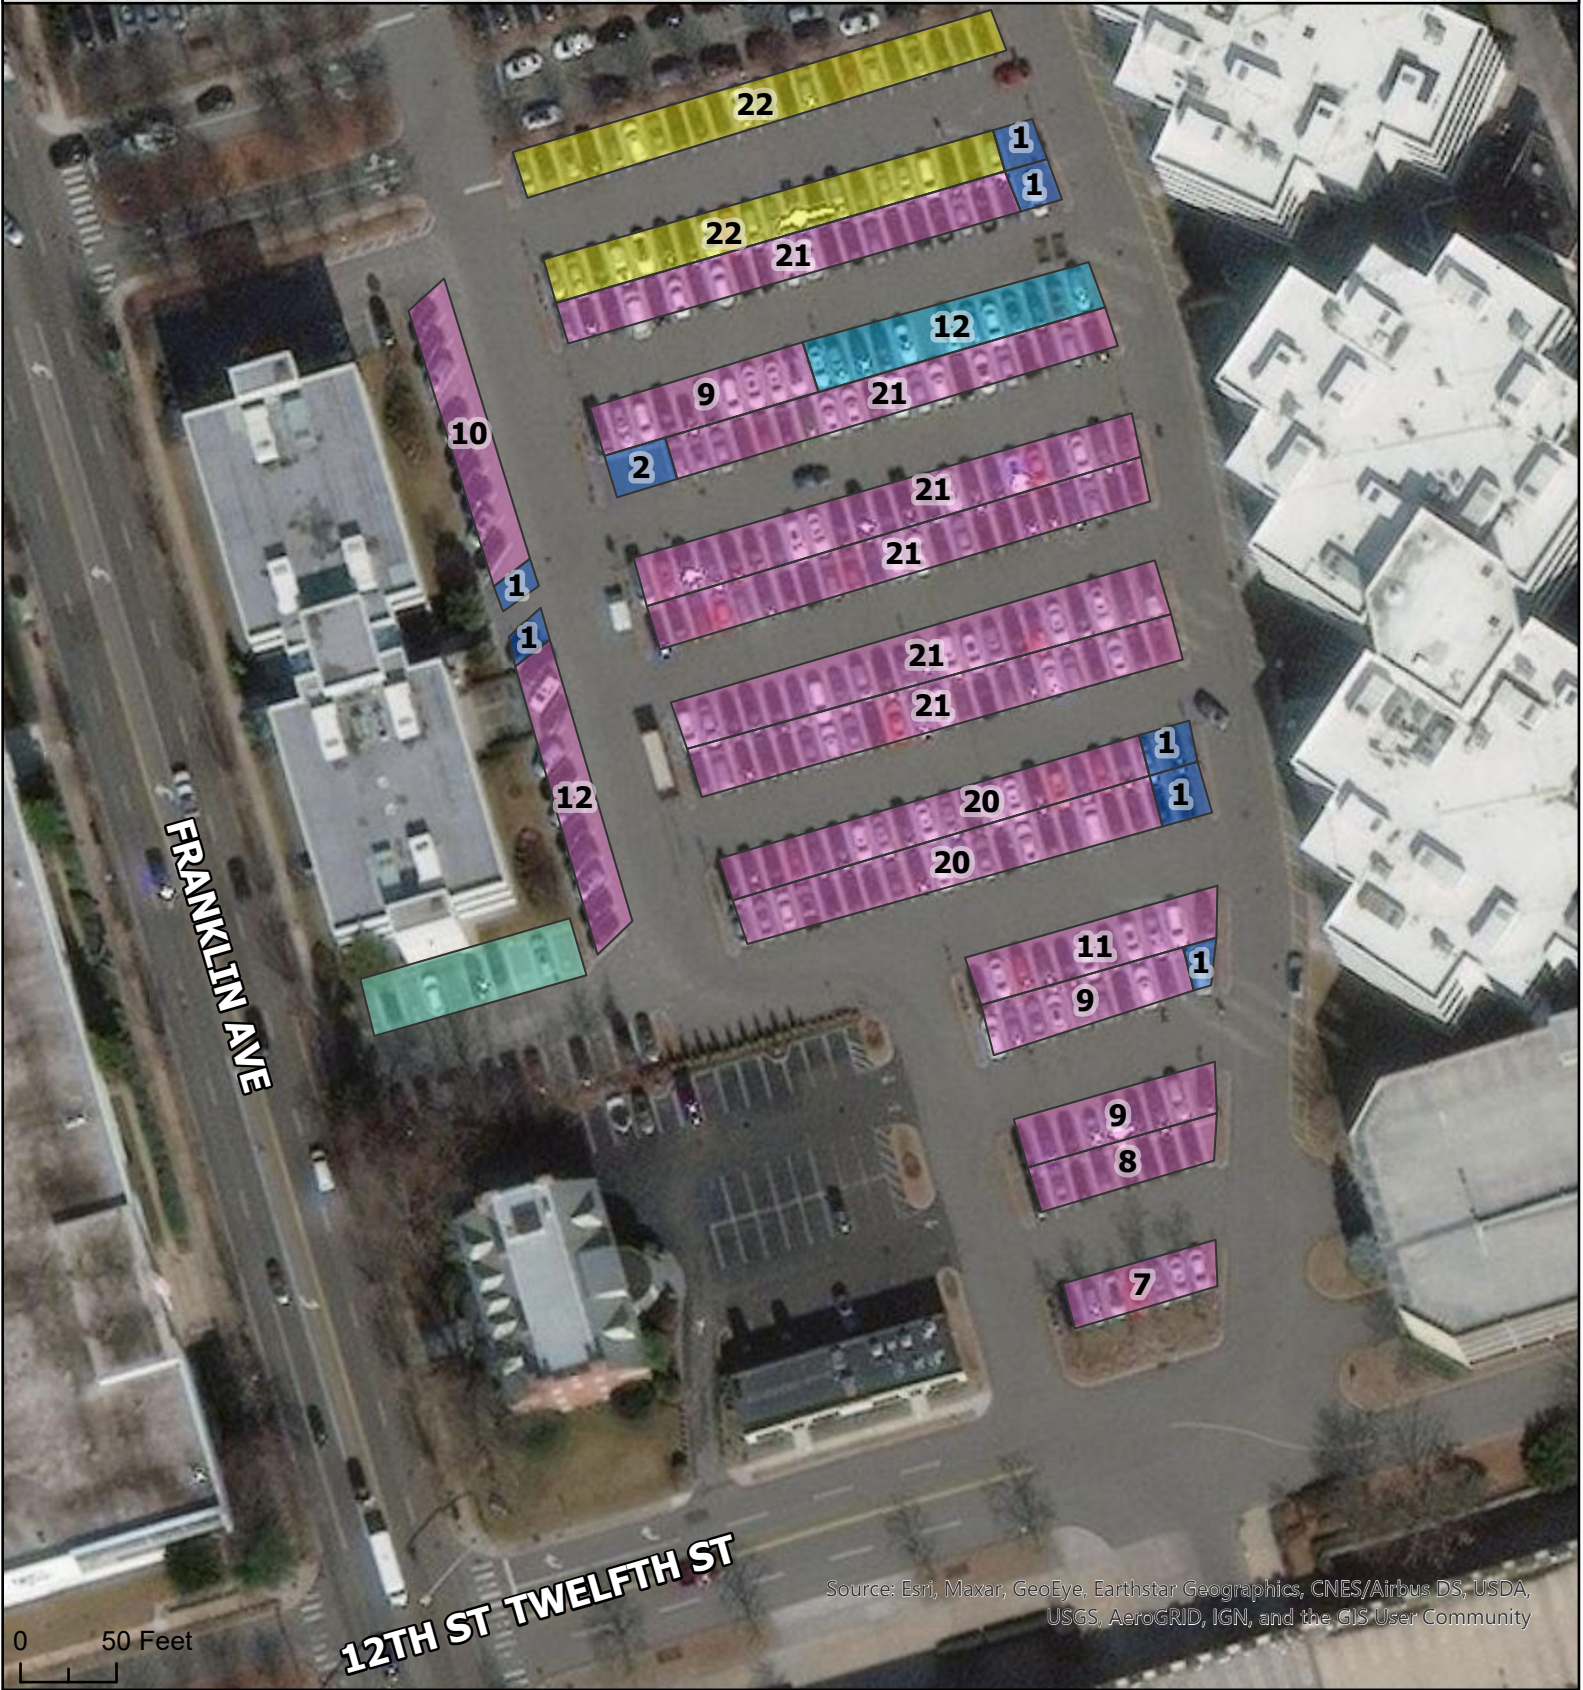

INCORPORATED
VILLAGE OF GARDEN CITY

Parking Field #12 (2 of 2)

- Parking Restrictions
- Handicap
 - 15min
 - 2hr
 - No Restriction
 - Private Parking

Source: Esri, Maxar, GeoEye, Earthstar Geographics, CNES/Airbus DS, USDA, USGS, AeroGRID, IGN, and the GIS User Community

0 50 Feet