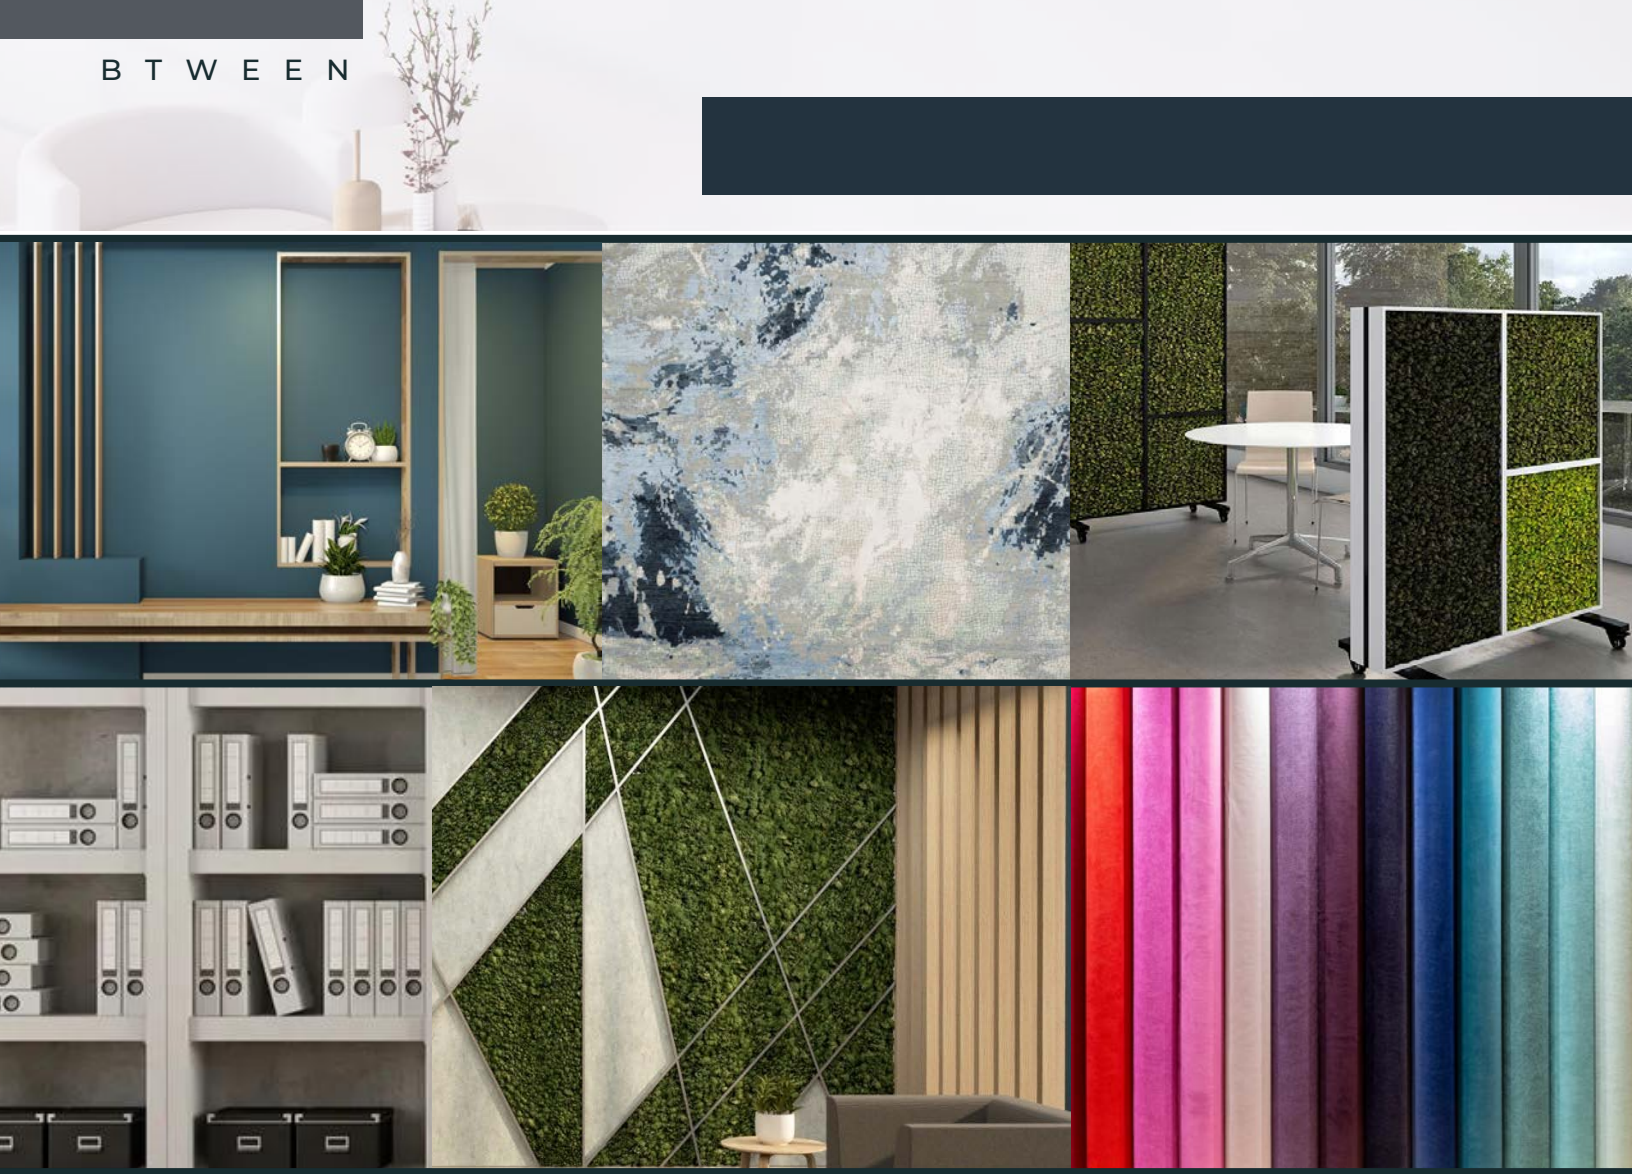

AMBIENCE SOLUTIONS

B T W E E N

Comprehensive Solutions

Creating Quality Space.

MOVEMENT AND VARIATION

- CUSTOM COLLECTIONS RANGING FROM SUBLE TRAITS TO HIGH IMPACT CHARACTER

SPATIAL LAYERING

- IMPACTFUL TEXTURE, SOUND, AND SCENT HOLISTICALLY WORKING TOGETHER