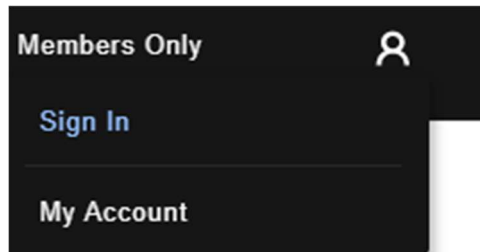

Forgot Your Members Only Password?

Forgot your Members only password? Don't worry. You can reset it following these instructions.

Warning. You must use the same email address that you used to create the Members Only account. If you have multiple email addresses and are not sure which one you used, contact Webmaster Marsha Travis at mtravis1@verizon.net to be sure.

1

Go to the website <https://womansclubofcranbury.org/> and click on the **person icon** at the far right on the menu:

2

Select **Sign in** from the drop-down menu.

Continued on next page