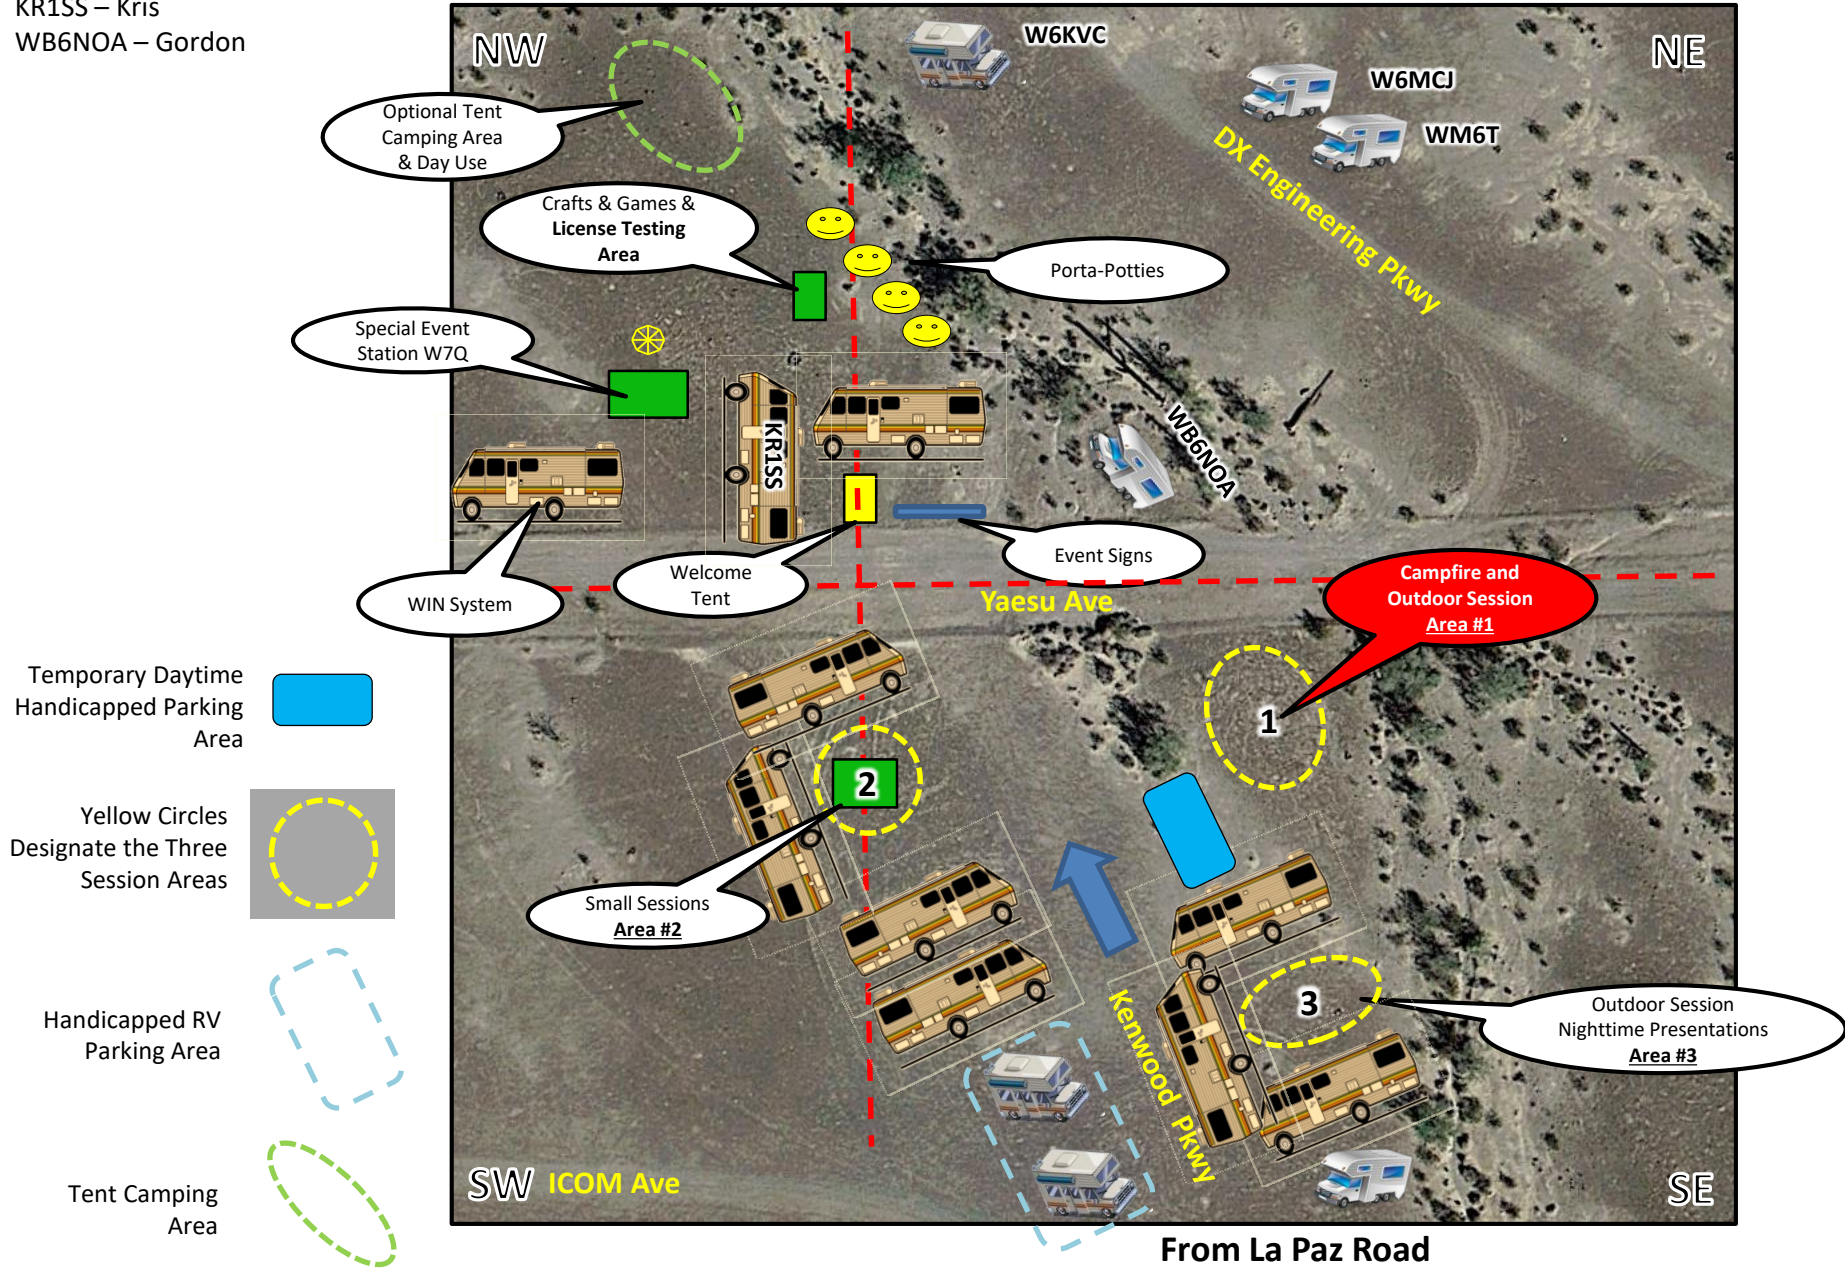

# QuartzFest 2019 Event Layout Map

KR1SS – Kris  
WB6NOA – Gordon

Temporary Daytime Handicapped Parking Area 

Yellow Circles Designate the Three Session Areas 

Handicapped RV Parking Area 

Tent Camping Area 

From La Paz Road