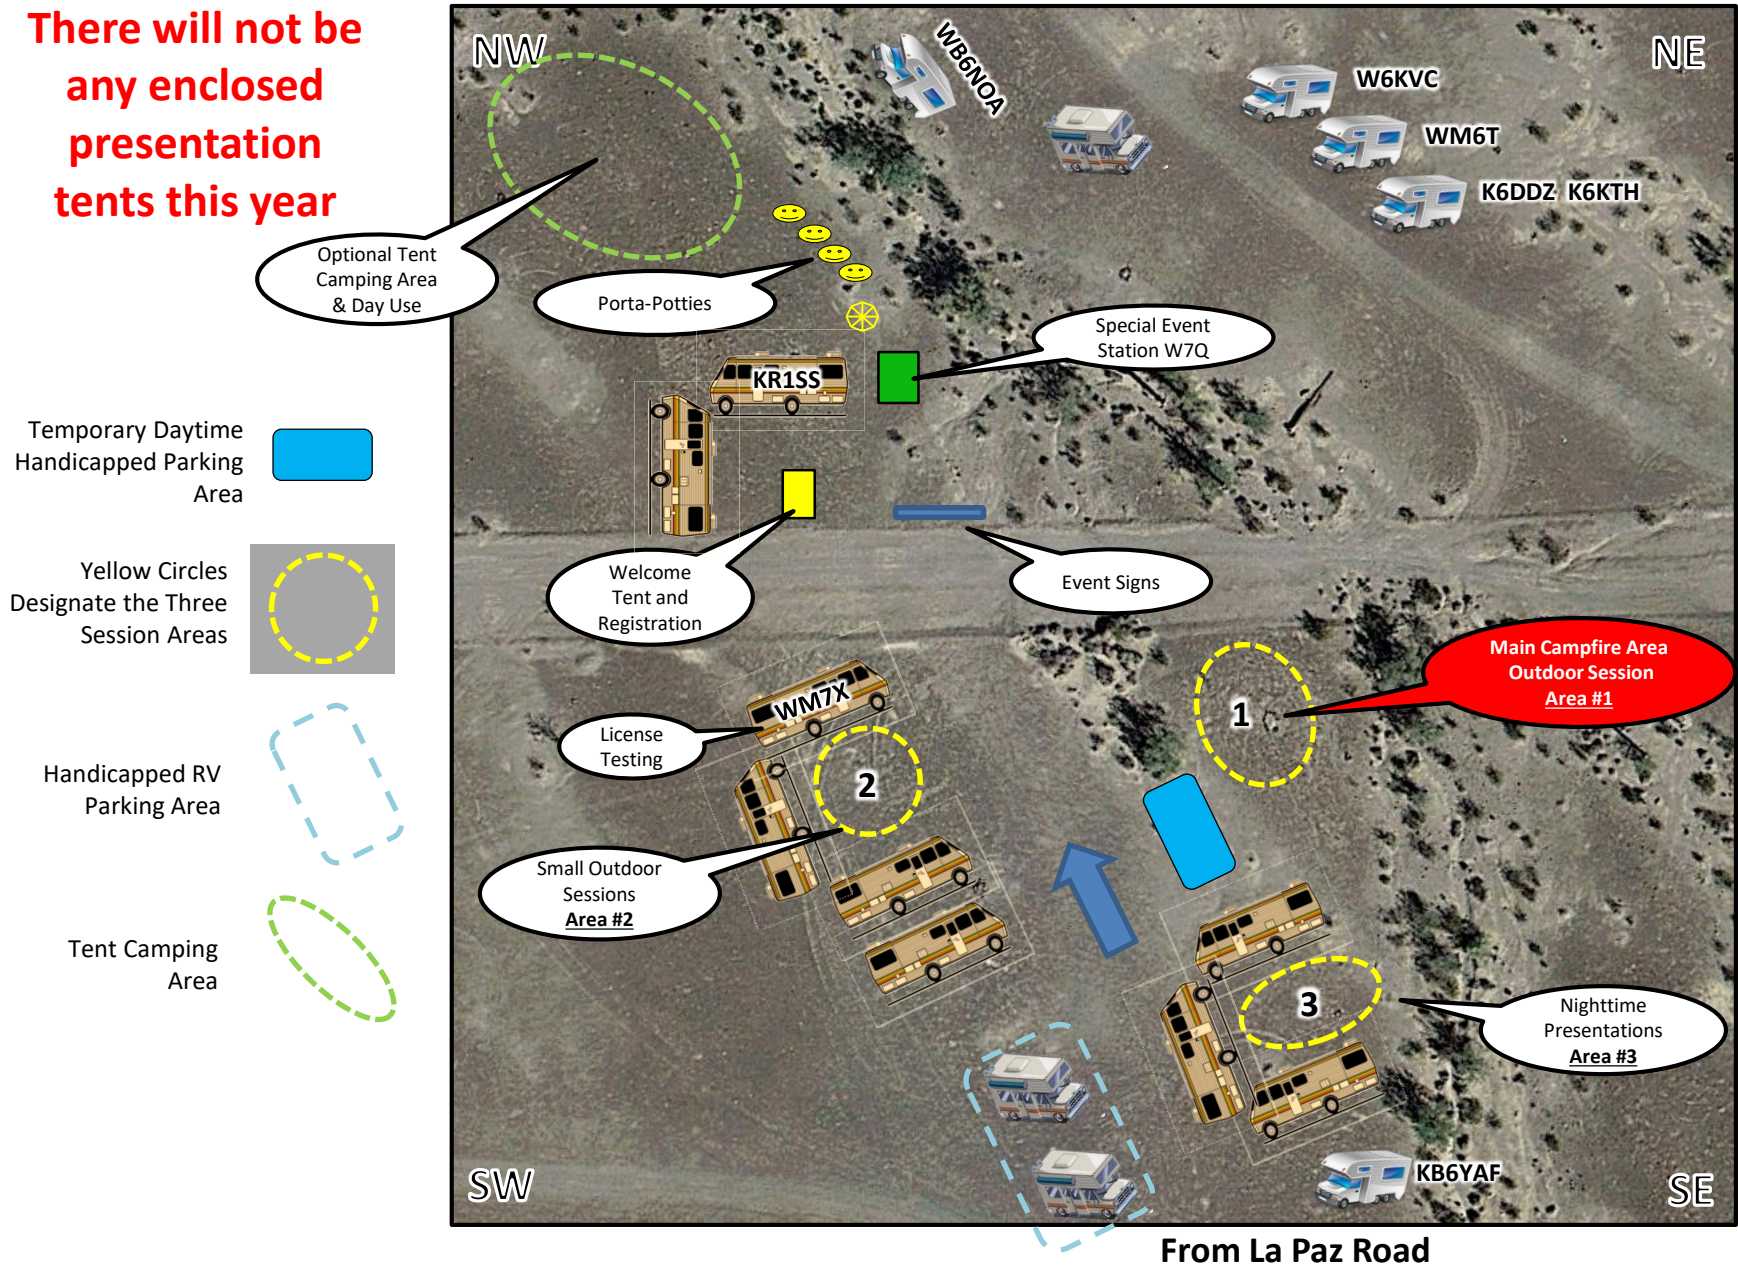

QuartzFest Event Layout Map

NOTICE
There will not be
any enclosed
presentation
tents this year

Optional Tent
Camping Area
& Day Use

Porta-Potties

Special Event
Station W7Q

Temporary Daytime
Handicapped Parking
Area

Yellow Circles
Designate the Three
Session Areas

Handicapped RV
Parking Area

Tent Camping
Area

Welcome
Tent and
Registration

Event Signs

License
Testing

Small Outdoor
Sessions
Area #2

Main Campfire Area
Outdoor Session
Area #1

Nighttime
Presentations
Area #3

From La Paz Road