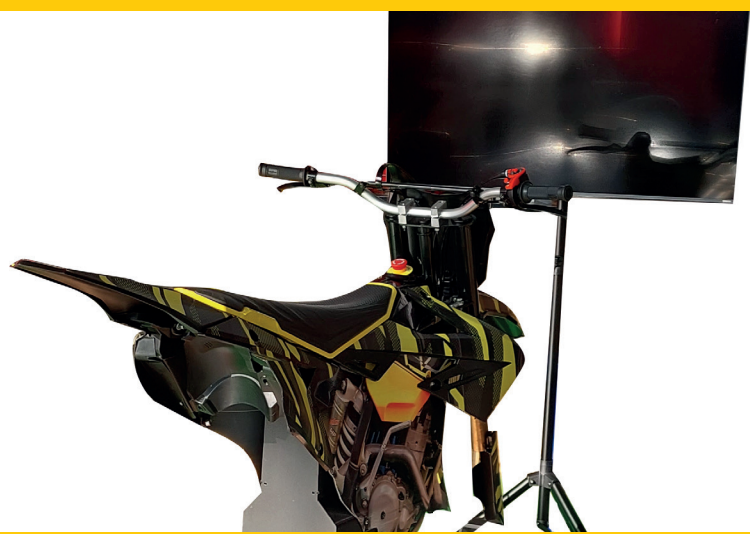

MotoCross

Compatible with any motorcycle game for PC.

Movements

Wheeling
Lean left/right 30°
Stoppie
Drifting

Simulator features

Real riding feeling - Multiplayer
Riding controls available:
Throttle
Front/rear brake
Shifter
Real Motocross tracks

Includes

Motorcycle,
TV 50" 4K and TV Stand.
PC GAMES with game pre-installed and set

Technical features

Power: 0.8 kw 110v/220v
Size: 120x80x100cm
Weight: 200 kg

Transport prices and VAT excluded
\$ 18.900,00