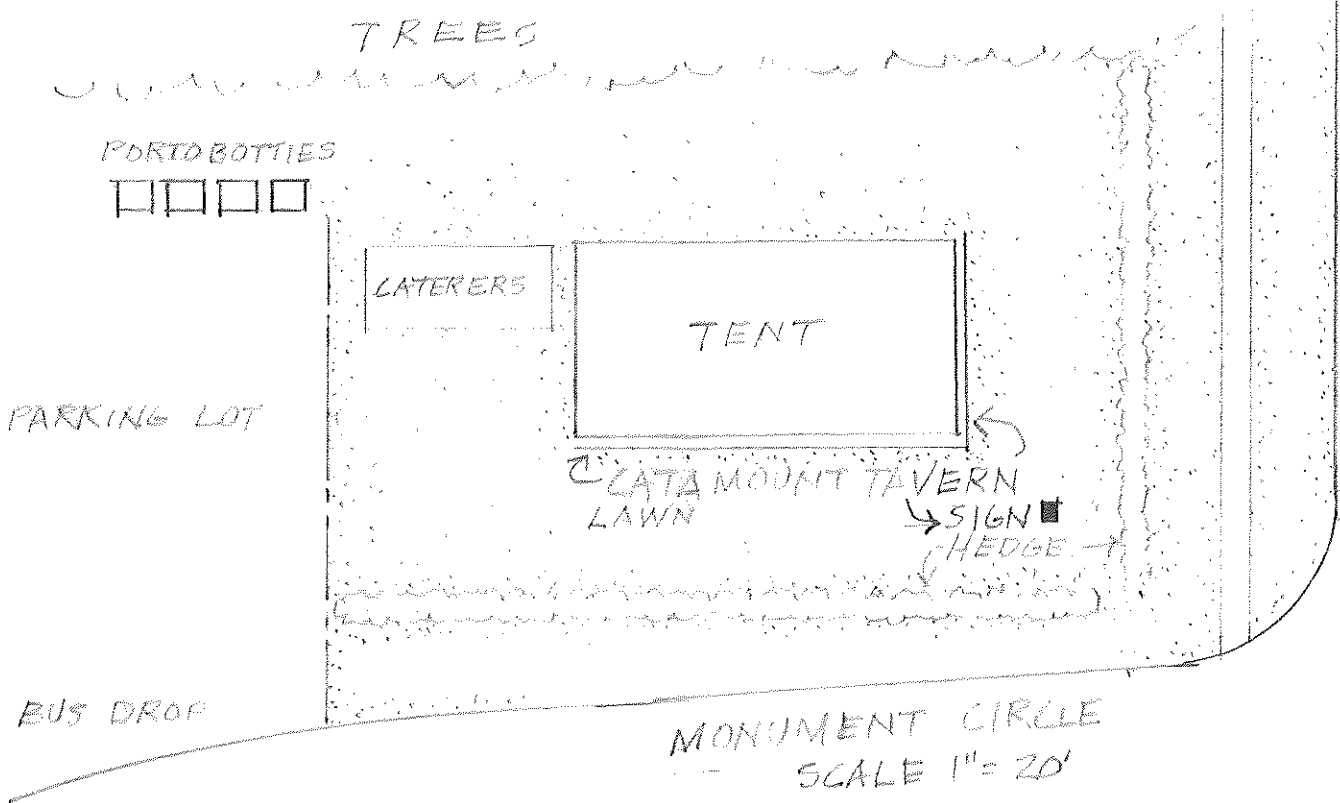

20'
WEST SIDE

MONUMENT CIRCLE
SCALE 1" = 20'

40'
NORTH SIDE
SCALE 1/4" = 1'

CATAMOUNT TAVERN
CONCESSION
OLD BENNINGTON
VERMONT

FOR THE 250TH
ANNIVERSARY OF
THE BATTLE OF
BENNINGTON
AUGUST 16, 2027

DRAWN BY CHARLES DEWEY
DECEMBER 12, 2026