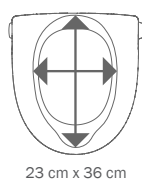

### Safe, quick installation

The easily attached brackets with wide adjustability and large friction surfaces make My-Loo at all times safely fixed to, and easily mounted on, any toilet porcelain. Entirely without screws.

### Variants

My-Loo raised toilet seat, with brackets, is available in two different heights, 6 and 10 cm, with or without lid.

### Dimensions

Outer width x depth	36 cm x 40 cm
Opening width x depth	23 cm x 36 cm
Seat height	6 cm, 10 cm
Distance between brackets	29 cm - 38,5 cm