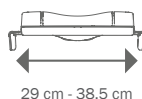

### Safe, quick installation

The easily attached brackets with wide adjustability and large friction surfaces make My-Loo at all times safely fixed to, and easily mounted on, any toilet porcelain. Entirely without screws.

### Variants

My-Loo raised toilet seat, with brackets, is available in two different heights, 6 and 10 cm, with or without lid.

### Dimensions

Outer width x depth	36 cm x 40 cm
Opening width x depth	23 cm x 36 cm
Seat height	6 cm, 10 cm
Distance between brackets	29 cm - 38,5 cm