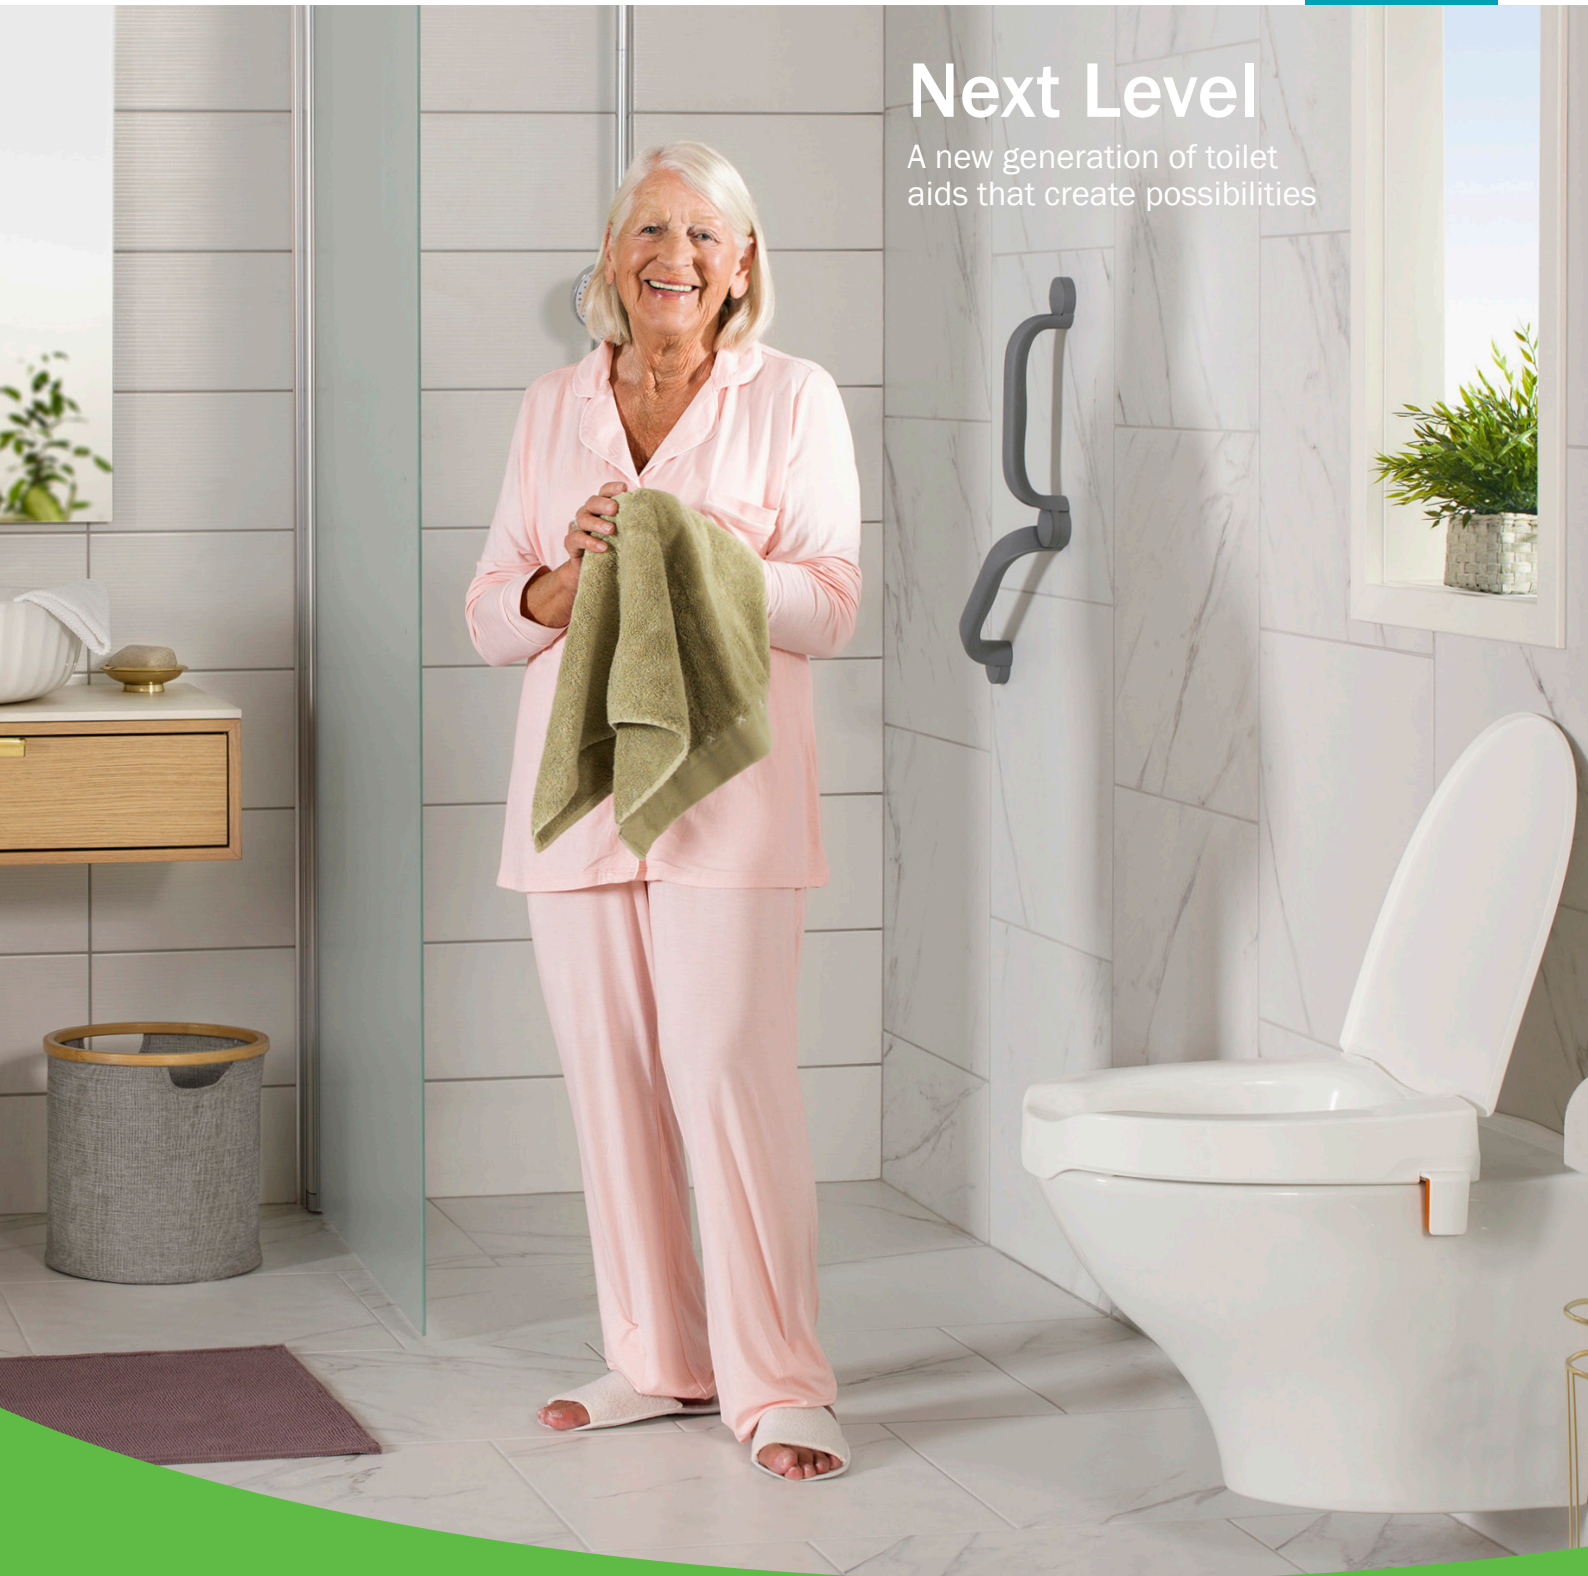

## Next Level

A new generation of toilet aids that create possibilities

## Etac My-Loo

Raised toilet seat,  
with brackets

 **etac**<sup>®</sup>

## Raised toilet seat, with brackets

Together with experienced industrial designers, we have developed the new raised toilet seat with brackets – Etac My-Loo. A product that gives concepts such as hygienic, safe and appealing a new meaning. With its gently sweeping lines and excellent ergonomics, it offers extra-comfort and a design ideally suited to the modern bathroom.

### Designed for function and comfort

Etac My-Loo has been developed to blend into the bathroom environment and has a design that gives optimal comfort and accessibility. The gentle lines and the large opening make My-Loo suitable for most users. The seat raiser is offered in two heights, with or without a lid.