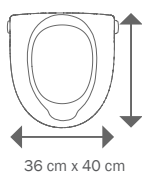

### Safe, quick installation

The easily attached brackets with wide adjustability and large friction surfaces make My-Loo at all times safely fixed to, and easily mounted on, any toilet porcelain. Entirely without screws.

### Variants

My-Loo raised toilet seat, with brackets, is available in two different heights, 6 and 10 cm, with or without lid.

### Dimensions

Outer width x depth	36 cm x 40 cm
Opening width x depth	23 cm x 36 cm
Seat height	6 cm, 10 cm
Distance between brackets	29 cm - 38,5 cm