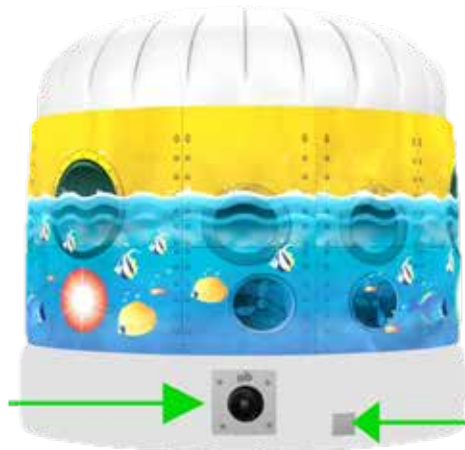

Features

- Inflatable, air flow structure with integral supporting fan
- Interchangeable zipped interior and exterior graphics
- Remote control LED sensory lighting, colour selective and adjustable
- Storage backpack
- Themed story eBook, audio book and sound effects relating to each theme

Benefits

- Relaxing and calming environment particularly for children with sensory needs
- Their very own portable sensory space
- Fits into a handy backpack for transport
- Space saving; easy to store due to it's small packed size
- Portable and lightweight. Fits easily into a boot of a car or on a clothes peg
- Quick setup. Pops up in 40 seconds
- Made of 90% air, no sharp or breakable poles
- Encourages role play and imaginative thinking
- Perfect for all schools, nurseries, sensory rooms, hospitals, hospices, respite centres and households across the world

Available NOW at podsplay.com/store

Front View
1.8m / 6ft

1.8m / 6ft

Integral Fan

Bluetooth Speaker

Back View
1.8m / 6ft

Top View
1.8m / 6ft

Plug In • Pop Up • Play

podsplay.com

Pop Up Themed Sensory Spaces

Plug In • Pop Up • Play

Suitable For

Ages of 3+ Years

From 1-3 persons. Users must be supervised at all time

Required

- 2m x 2m clear space (includes buffer)
- 1 x standard household socket or extension cable
- Constant supply of power
- Adult supervision