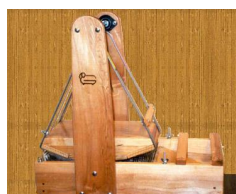

**(1) Traditional double-drive spinning wheel
(1) Ashford Wheel**

Members = \$10/month
Non-members = \$20/month + \$30 deposit

Warping boards:

(1) 13 yard, (2) 9 yard, (2) 6 yard [at Marty's].

Members = \$10/month
Non-members = \$20/month + \$30 deposit

Needle Felting Machine

Members = \$10/month
Non-members = \$20/month + \$30 deposit

3 sets of Wool hand carders

Members = \$5/month
Non-members = \$10/month + \$5 deposit

Miscellaneous shuttles

Members = \$5/month
Non-members = \$10/month + \$5 deposit

(1) Drum Carder [one at Ava's and one at Romy's]

Members = \$10/month
Non-members = \$20/month + \$30 deposit

**Page 1 of 2
Fimo Clay Kit**

Members = \$5/month
Non-members = \$10/month + \$5 deposit

Wool Picker [at Marty's]