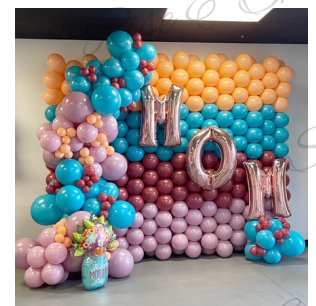

Balloon Wall
$450-850