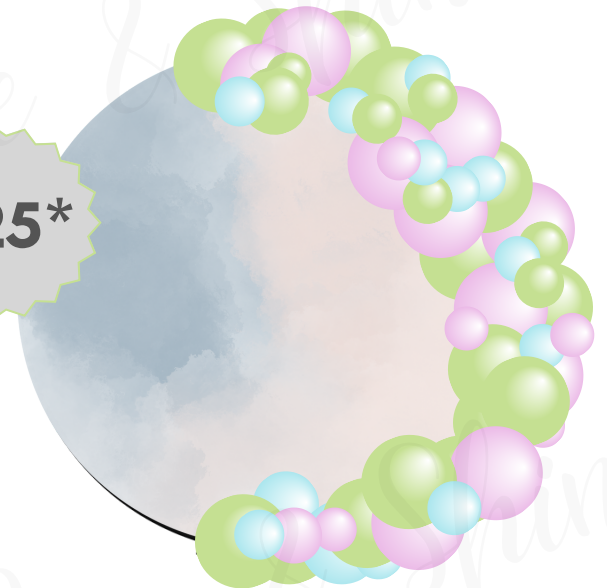

RISE & SHINE BALLOON MENU

KARLA GIBSON

📞 562-964-4456

📌 RISE & SHINE BALLOONS LLC

📍 RISESEANDSHINEBALLOONS.LLC

\$325*

BALLOONS W/BACKDROP

CHOOSE FROM ONE OF OUR
BACKDROPS & ADD 3/4 BALLOONS

\$250*

CLASSIC ARC

SMALL (7FT) \$250*
LARGE (10FT) \$350*

\$300*

GARLAND ON CHIARA

FOR CLIENTS WITH OWN CHIARA
WALL (SET-UP INCLUDED)

\$150*

COLUMNS

SET OF 2 (5FT) 150*
TOPPERS (\$5-\$25)

\$350*

FULL CIRCLE

3 COLOR ORGANIC

\$250*

HALF CIRCLE

3 COLORS

\$300*

3/4 CIRCLE

3 COLORS

***PLEASE NOTE ALL
PRICES LISTED ARE
STARTING PRICES.
COST WILL VARY
DEPENDING ON
COLORS, TRAVEL,
SET UP, ADD-ONS
AND DESIGN.**

**BASE PRICE
INCLUDES 3 COLORS**