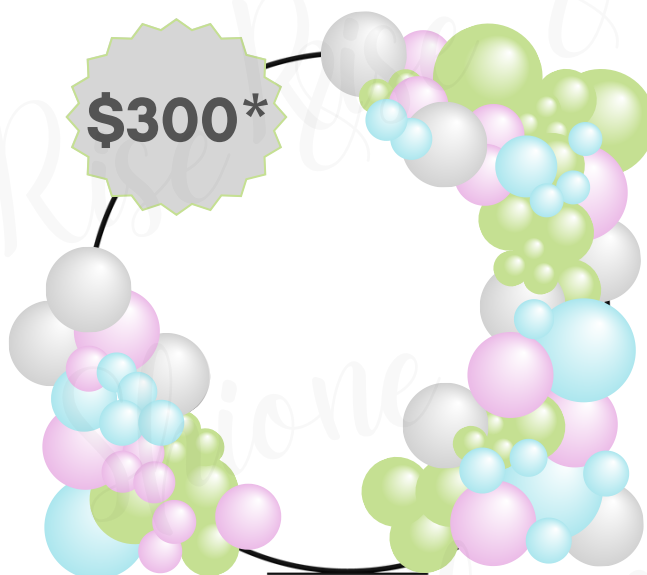

\$250*

CLASSIC ARC

SMALL (7FT) \$250*
LARGE (10FT) \$350*

\$300*

GARLAND ON CHIARA

FOR CLIENTS WITH OWN CHIARA
WALL (SET-UP INCLUDED)

\$150*

COLUMNS

SET OF 2 (5FT) 150*
TOPPERS (\$5-\$25)

\$350*

FULL CIRCLE

3 COLOR ORGANIC

\$250*

HALF CIRCLE

3 COLORS

\$300*

3/4 CIRCLE

3 COLORS

***PLEASE NOTE ALL
PRICES LISTED ARE
STARTING PRICES.
COST WILL VARY
DEPENDING ON
COLORS, TRAVEL,
SET UP, ADD-ONS
AND DESIGN.**

**BASE PRICE
INCLUDES 3 COLORS**