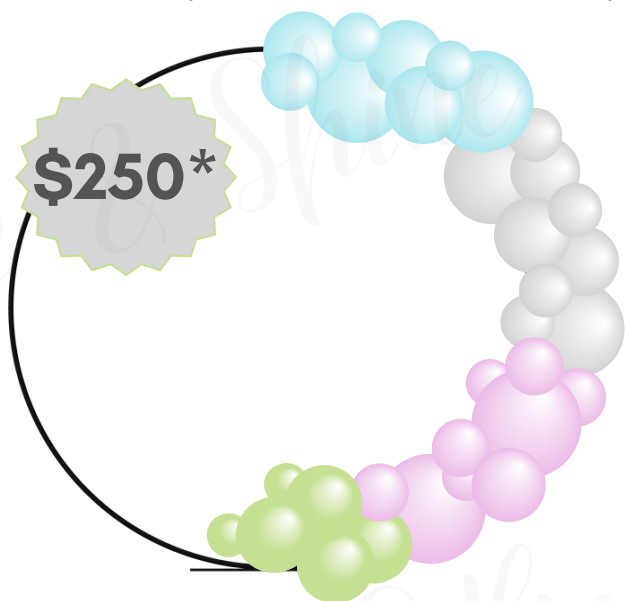

\$250*

CLASSIC ARC

SMALL (7FT) \$250*
LARGE (10FT) \$350*

\$300*

GARLAND ON CHIARA

FOR CLIENTS WITH OWN CHIARA
WALL (SET-UP INCLUDED)

\$150*

COLUMNS

SET OF 2 (5FT) 150*
TOPPERS (\$5-\$25)

\$350*

FULL CIRCLE

3 COLOR ORGANIC

\$250*

HALF CIRCLE

3 COLORS

\$300*

3/4 CIRCLE

3 COLORS

***PLEASE NOTE ALL
PRICES LISTED ARE
STARTING PRICES.
COST WILL VARY
DEPENDING ON
COLORS, TRAVEL,
SET UP, ADD-ONS
AND DESIGN.**

**BASE PRICE
INCLUDES 3 COLORS**