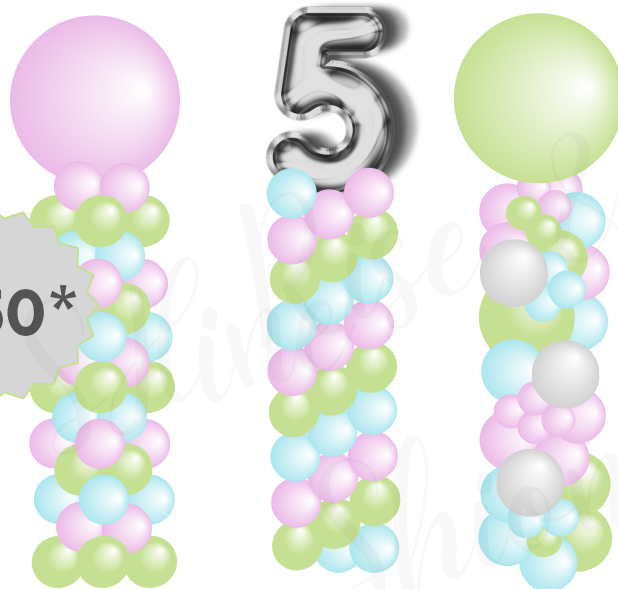

\$250*

CLASSIC ARC

SMALL (7FT) \$250*
LARGE (10FT) \$350*

\$300*

GARLAND ON CHIARA

FOR CLIENTS WITH OWN CHIARA
WALL (SET-UP INCLUDED)

\$150*

COLUMNS

SET OF 2 (5FT) 150*
TOPPERS (\$5-\$25)

\$350*

FULL CIRCLE

3 COLOR ORGANIC

\$250*

HALF CIRCLE

3 COLORS

\$300*

3/4 CIRCLE

3 COLORS

***PLEASE NOTE ALL
PRICES LISTED ARE
STARTING PRICES.
COST WILL VARY
DEPENDING ON
COLORS, TRAVEL,
SET UP, ADD-ONS
AND DESIGN.**

**BASE PRICE
INCLUDES 3 COLORS**