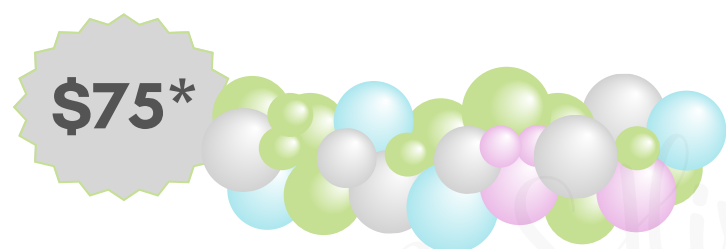

RISE & SHINE BALLOON MENU

KARLA GIBSON

📞 562-964-4456

📍 RISE & SHINE BALLOONS LLC

📧 RISESEANDSHINEBALLOONS.LLC

\$150*

GRAB & GO LARGE GARLAND

6 FT MINIMUM / 9 FT MAX
MUST PICK UP

\$75*

GRAB & GO SMALL GARLAND

4 FT MINIMUM
MUST PICK UP

\$40*

SMALL BOUQUET

\$75*

LARGE BOUQUET

\$300*