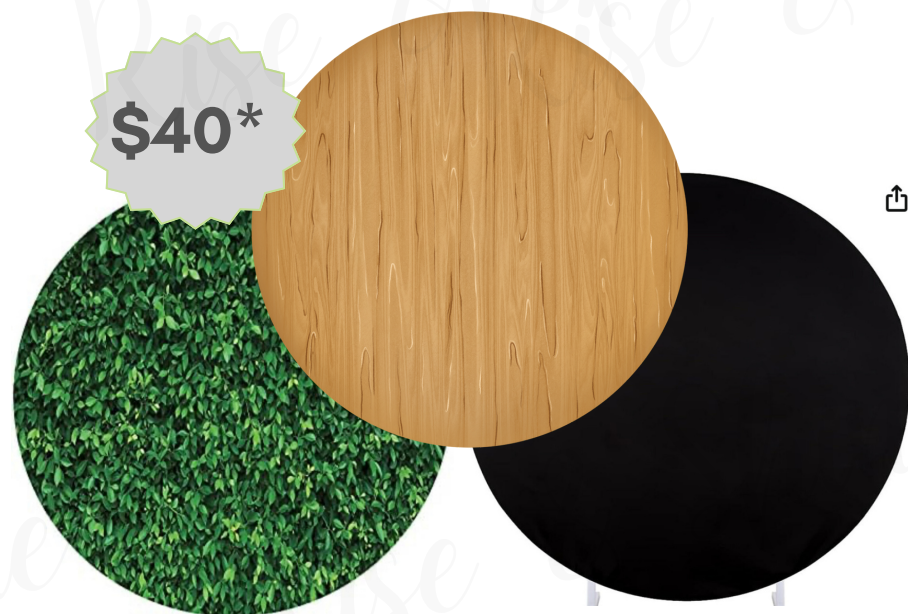

\$75*

GRAB & GO SMALL GARLAND

4 FT MINIMUM
MUST PICK UP

\$40*

SMALL BOUQUET

\$75*

LARGE BOUQUET

\$300*

BIG ORGANIC GARLAND

\$15*

NEON LED SIGNS VARIOUS OPTIONS

\$40*

CIRCLE BACKDROPS FABRIC VARIOUS COLORS & PATTERNS