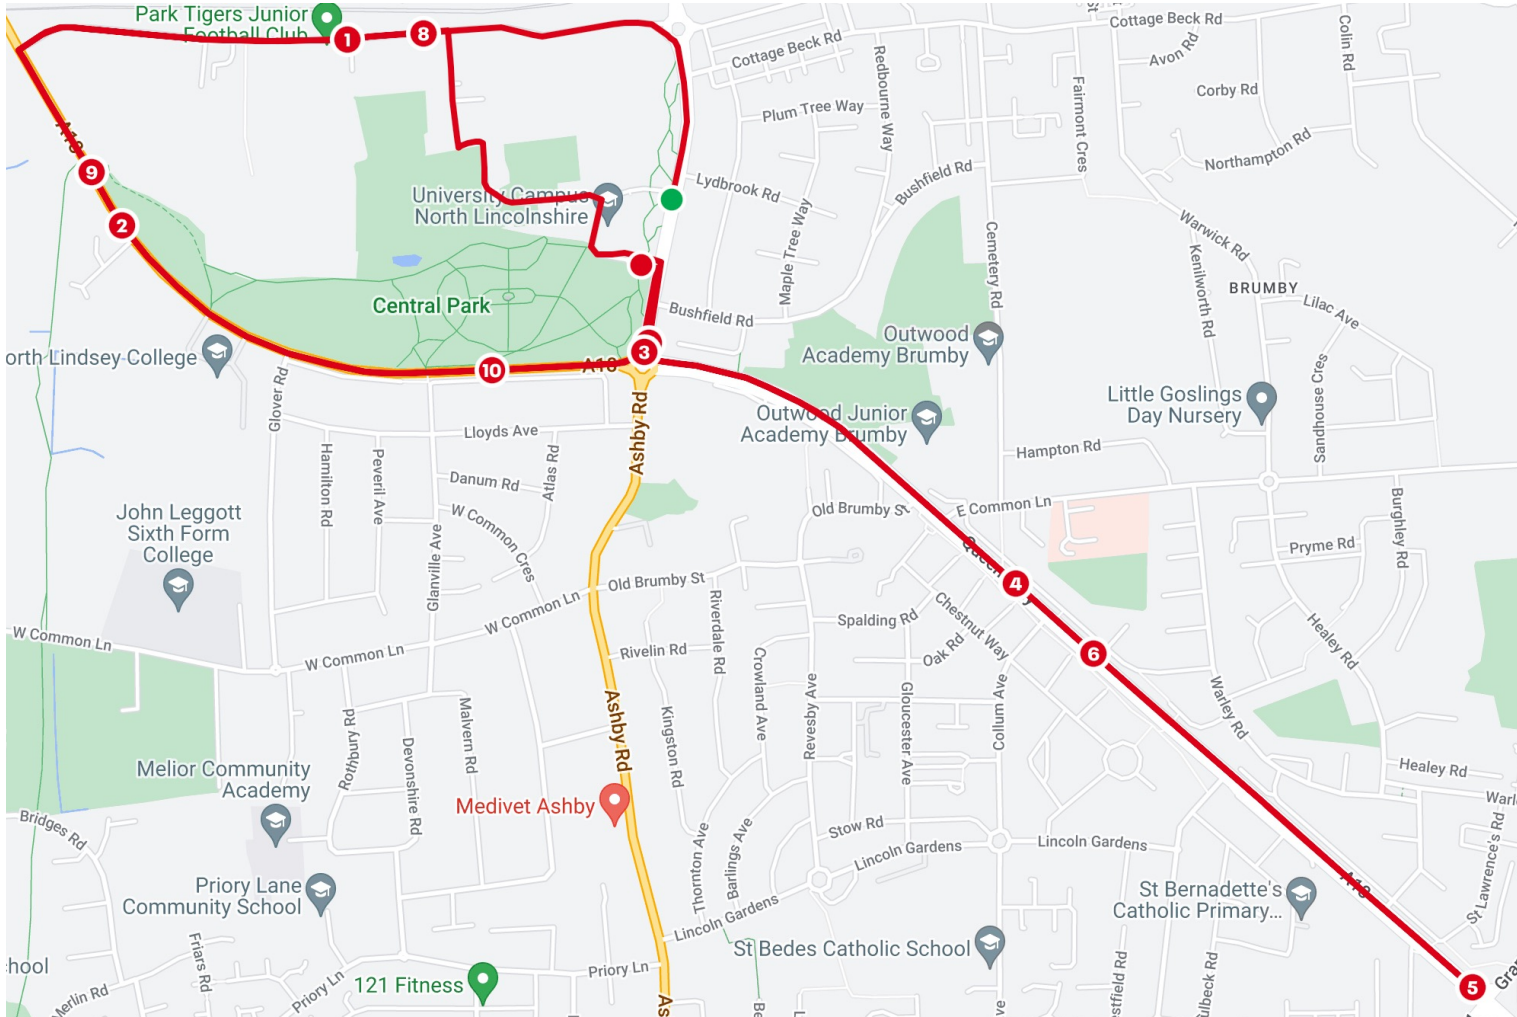

Road closures will be in place from 10:30 until 13:00

We appreciate this will cause some local disruption, but we hope you can come out and support the event and help showcase the area

We've attached a guide to road closures and diversions in the area, and please visit the website for more information about the event: <https://biggreenevent.com/big-green-scunthorpe-10k>

Take care throughout the event, as runners will be in the road. Road closures are in place to support runners' safety throughout the event. If unsure, then please interact with one of the traffic team in the area, who will be able to advise you.

Thank you for your support

Any questions please drop us a note well in advance of the event: contact@curlysathletes.co.uk 48 hours before the event we are then away from our computers in preparation for the day.