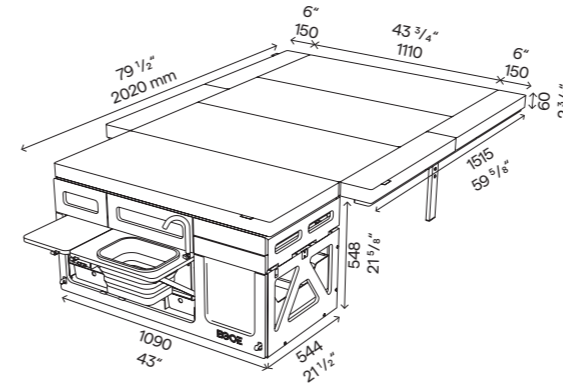

Nestbox Hiker 410

ex NST HI 310

Complete set+
body, removable water module and
cooker module, storage space intended
primarily for a fridge, bed (bed base with
side rails, bed base support, mattress
with side parts)

$6 049 USD
$7 719 CAD
excluding VAT