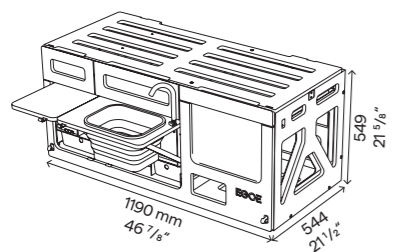

Kitchen set

body, removable water module and cooker module, storage space intended primarily for a fridge

$4 649 USD
$5 929 CAD
excluding VAT

Compatible vehicles:

Ford Transit
Mercedes-Benz Metris
Mercedes-Benz Sprinter

Ram ProMaster
Nissan NV cargo
Suitable for all length variants

Didn't find your vehicle listed here?
Don't hesitate to contact us at nest@egoe.eu.