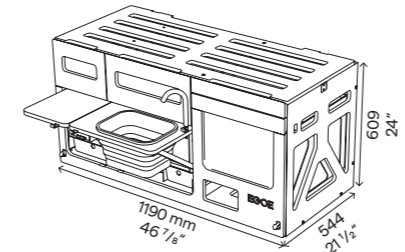

Kitchen set

body, removable water module and cooker module, storage space intended primarily for a fridge

$4 889 USD
$6 219 CAD
excluding VAT

Compatible vehicles:

Ford Transit
Mercedes-Benz Metris
Mercedes-Benz Sprinter

Nissan NV cargo
Ram ProMaster
Suitable for all length variants

Didn't find your vehicle listed here?
Don't hesitate to contact us at nest@egoe.eu.