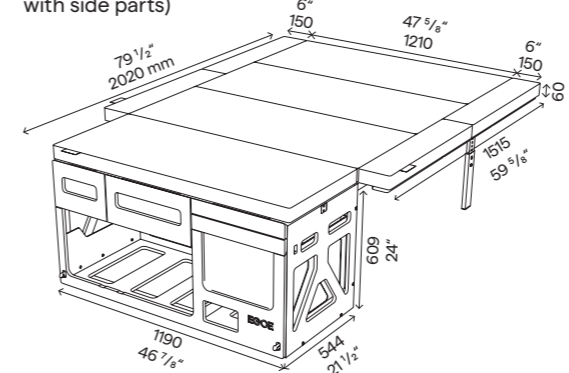

### Complete set+

body, removable water module and cooker module, storage space intended primarily for a fridge, bed (bed base with side rails, bed base support, mattress with side parts)

**\$6 399 USD**  
**\$8 169 CAD**  
excluding VAT