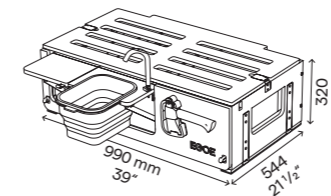

Kitchen set
body with fixed integrated water module
and storage space intended primarily for
the cooling bag and removable cooker
module (version Camper)

$3 949 USD
$5 029 CAD
excluding VAT

Compatible vehicles:

Acura MDX	Lexus GX460
Audi Q7	Rover Sport
BMW X3	Mazda CX-9
BMW X5	MINI Countryman
Chevrolet Tahoe	Nissan Pathfinder
Chevrolet Suburban	Nissan X-Trail
Chevrolet Traverse	Nissan Rogue
Dodge Durango	Subaru Ascent
Dodge Journey	Subaru Forester
Ford Escape	Subaru Outback
Ford Expedition	Subaru Tribeca
Ford Explorer	Tesla Model X
Honda CR-V	Toyota 4Runner
Honda Passport	Toyota Highlander
Honda Pilot	Toyota Land Cruiser
Hyundai Santa Fe	Toyota RAV4
Jeep Commander	Volkswagen Golf Alltrack
Jeep Grand Cherokee	Volkswagen Tiguan
Kia Sorento	Volvo XC60
Land Rover Range	Volvo XC90

Didn't find your vehicle listed here?
Don't hesitate to contact us at nest@egoe.eu.