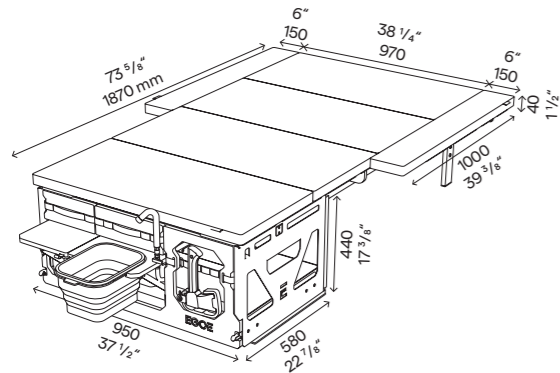

Nestbox Supertramp 300

ex NST SU 500

Complete set+
body, removable water module and
cooker module, storage space intended
primarily for a fridge, bed (bed base with
side rails, bed base support, mattress
with side parts)

$5 889 USD
$7 489 CAD
excluding VAT