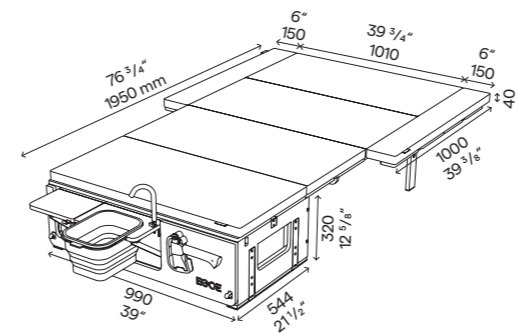

Nestbox Camper 200

ex NST CA 200

Complete set+
body with fixed integrated water module
and storage space intended primarily
for the cooling bag, removable cooker
module (version Camper) and bed (bed
base with side rails, universal bed base
support, mattress with side parts)

$5 089 USD
$6 499 CAD
excluding VAT

Kitchen set
body with fixed integrated water module
and storage space intended primarily for
the cooling bag and removable cooker
module (version Camper)

$3 949 USD
$5 029 CAD
excluding VAT

Compatible vehicles:

Acura MDX	Lexus GX460
Audi Q7	Rover Sport
BMW X3	Mazda CX-9
BMW X5	MINI Countryman
Chevrolet Tahoe	Nissan Pathfinder
Chevrolet Suburban	Nissan X-Trail
Chevrolet Traverse	Nissan Rogue
Dodge Durango	Subaru Ascent
Dodge Journey	Subaru Forester
Ford Escape	Subaru Outback
Ford Expedition	Subaru Tribeca
Ford Explorer	Tesla Model X
Honda CR-V	Toyota 4Runner
Honda Passport	Toyota Highlander
Honda Pilot	Toyota Land Cruiser
Hyundai Santa Fe	Toyota RAV4
Jeep Commander	Volkswagen Golf Alltrack
Jeep Grand Cherokee	Volkswagen Tiguan
Kia Sorento	Volvo XC60
Land Rover Range	Volvo XC90

Didn't find your vehicle listed here?
Don't hesitate to contact us at nest@egoe.eu.