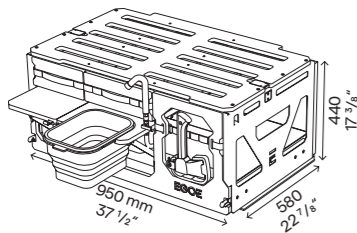

Kitchen set
body, removable water module and
cooker module, storage space intended
primarily for a fridge

$4 389 USD
$5 579 CAD
excluding VAT

Compatible vehicles:

Jeep Wrangler
(2-door / 4-door)
Land Rover Defender 110
Land Rover Discovery
(LR3, LR4, LR5)

Lexus GX460
Mercedes-Benz G-Class
Toyota Land Cruiser

Didn't find your vehicle listed here?
Don't hesitate to contact us at nest@egoe.eu.