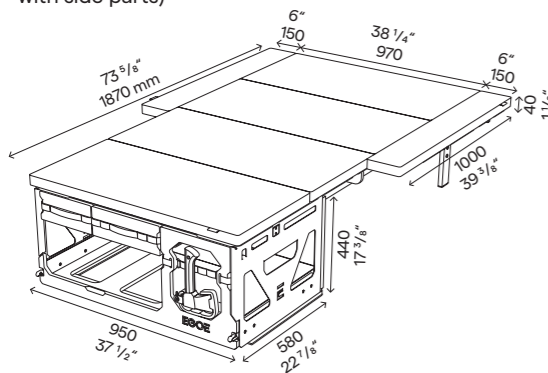

Sleeping set+
body, bed (bed base with side rails, bed
base support, mattress with side parts)

$4 689 USD
$5 949 CAD
excluding VAT