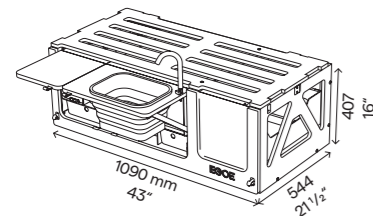

Kitchen set
body, removable water module and
cooker module, storage space intended
primarily for a fridge

$4 329 USD
$5 519 CAD
excluding VAT

Compatible vehicles:

Chrysler Town & Country   Ford Transit Connect
Chrysler Pacifica   Honda Odyssey
Dodge Grand Caravan   Toyota Sienna

Didn't find your vehicle listed here?
Don't hesitate to contact us at nest@egoe.eu.