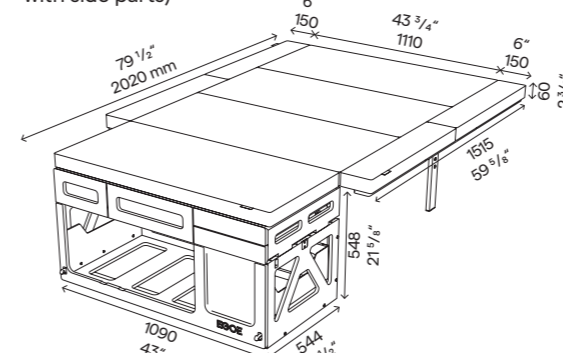

Sleeping set+
body, bed (bed base with side rails, bed
base support, mattress with side parts)

$4 349 USD
$5 519 CAD
excluding VAT