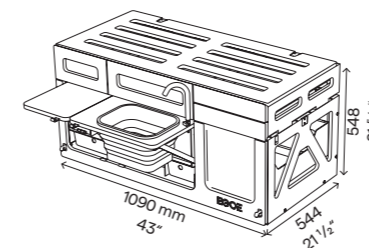

Kitchen set
body, removable water module and
cooker module, storage space intended
primarily for a fridge

$5 049 USD
$6 429 CAD
excluding VAT

Compatible vehicles:

Nissan NV200   Chevrolet City Express
Ram ProMaster City   GMC Savana

Didn't find your vehicle listed here?
Don't hesitate to contact us at nest@egoe.eu.