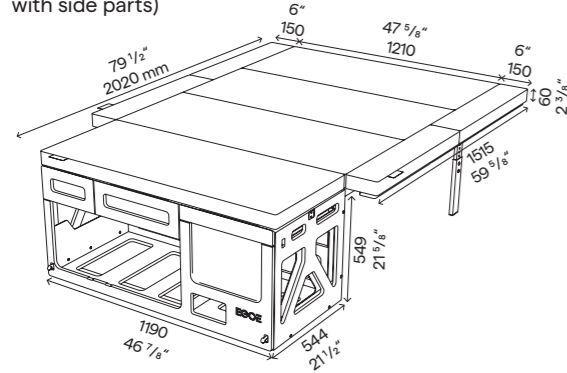

### Complete set+

body, removable water module and cooker module, storage space intended primarily for a fridge, bed (bed base with side rails, bed base support, mattress with side parts)

**\$6 129 USD**  
**\$7 799 CAD**  
excluding VAT