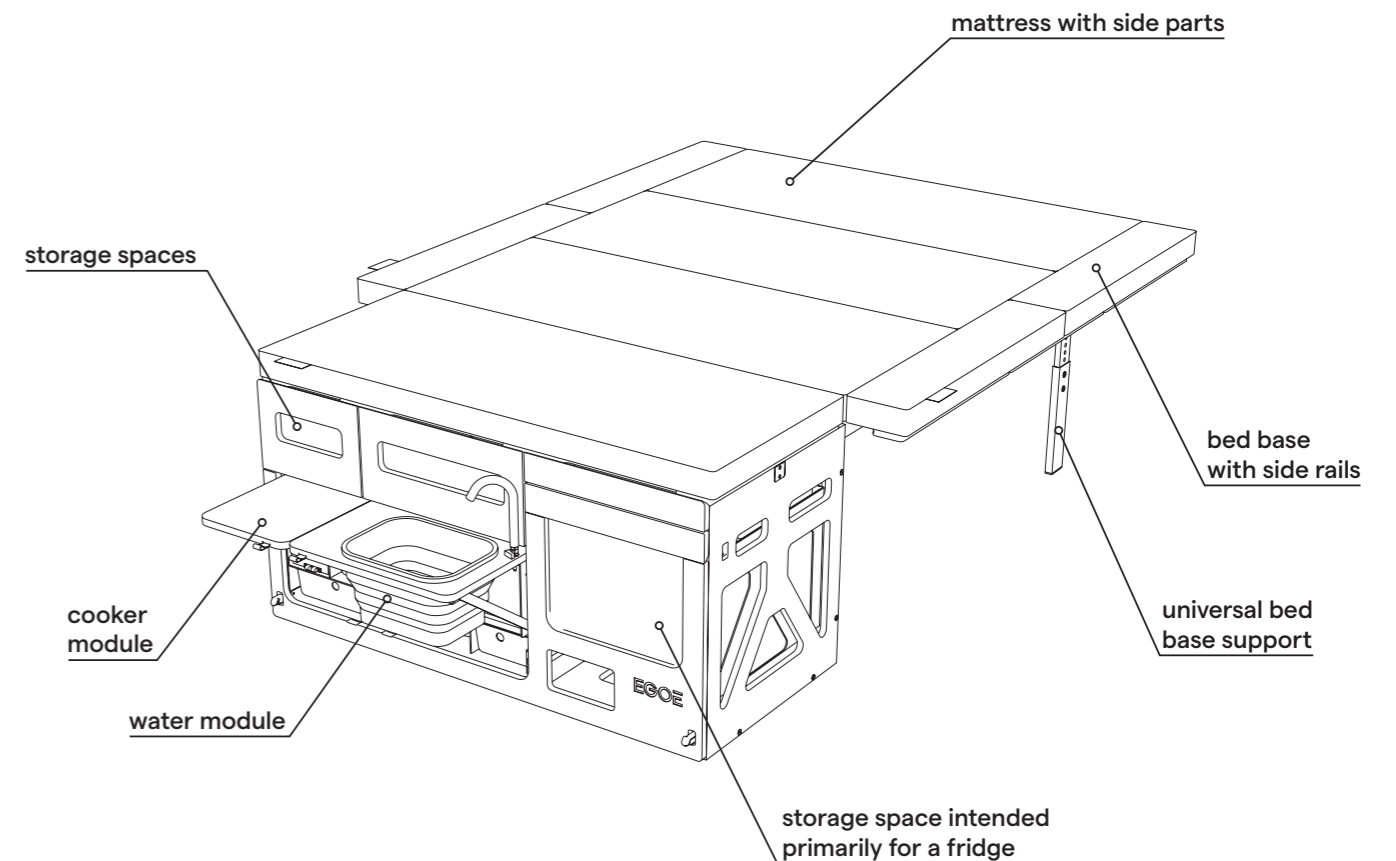

What's included in individual sets?

You can choose from Nestbox camping kit in several configurations, so-called sets, according to your preferences and needs. These sets then differ not only in their composition but also in price.

Complete set+

This includes everything as a complete set with the difference that certain camping kits allow use of certain improvements to the sleeping set, labeled as PLUS. This variant refers to an upgrade when the bed uses a bed base with side rails and a mattress with side parts for maximum utilization of the vehicle sleeping width. This will extend your sleeping width by 15 cm / 5 7/8" on each side. As a rule, this is enabled in the area of the rear door at the second row of seats where the vehicle is wider than in the trunk. The PLUS variant already comes as the basic configuration of the basic configuration of Nestbox Camper 200 and Hiker 410.

Sleeping set+

This is comprised of the body and bed (bed base support, bed base and mattress). This set does not contain the water module and the cooker module. Again, this is an upgrade. For the bed, a bed base is used with side rails and mattress with side parts for maximum utilization of the vehicle sleeping width. This will extend your sleeping width by 15 cm / 5 7/8" on each side.

Kitchen set

It consists of the main body, water module and cooker module. This set does not contain a bed. The fridge is not included in the price.

Nestbox diagram

Exact technical specifications and storage space depend on the type of camping kit.