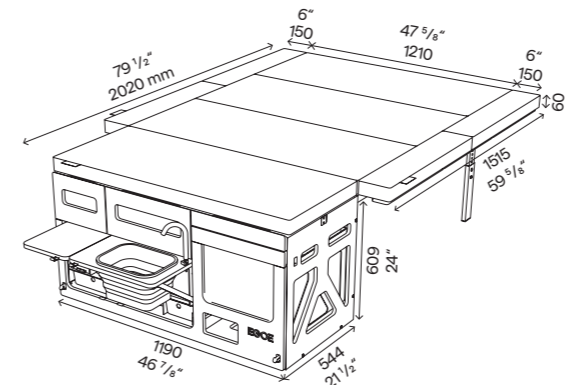

Nestbox Roamer 500

ex NST RO 710

Complete set+

body, removable water module and cooker module, storage space intended primarily for a fridge, bed (bed base with side rails, bed base support, mattress with side parts)

$6 399 USD
$8 169 CAD
excluding VAT