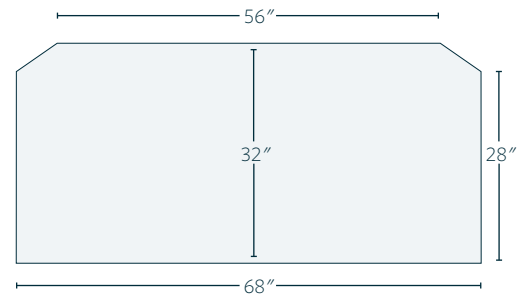

Executive Desk Item #: LA-KN-272-EX

Features

2 file drawers, 4 storage drawers, 1 pencil drawer, no pull-out writing boards. Backside of desk is finished with the same look as side and front.

- 32"d x 68"w x 30"h
- Knee space width: 23½"
- Knee space height: 24½" at highest point.
- Hardware: Z281-BNDL pulls & Z110-BNDL knobs
- Wood: Brown Maple base, rustic QSWO top, Michaels Cherry stain.