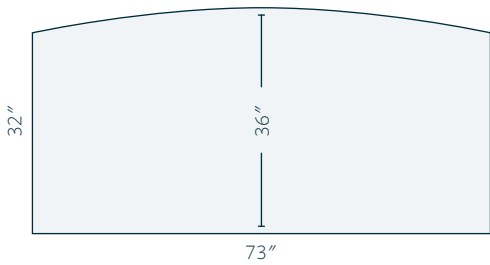

Shown in Brown Maple with Manchester stain

Executive Desk Item #: LA-BKY-150-EX

Features

2 file drawers, 4 storage drawers, and keyboard drawer with flip down front. Standard with a finished back.

- 73" w x 36" d x 30" h
- Hardware: P2141-SN & K-800
- Wood: Red Oak with Sandstone stain

Powered Lift Top

Available in all executive and double pedestal desks. Adjustable from 30" to 49". See price list for options and pricing.