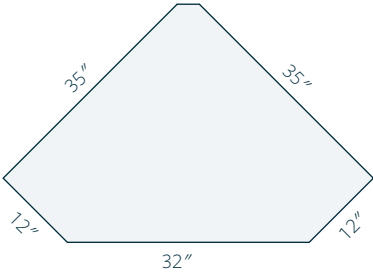

Corner Writing Desk Item #: LA-MI-3535-CRD

Features

Can be used as a TV stand.

- 35" w x 35" w x 30" h
- Hardware: D-529-BL
- Wood: Oak with Medium Walnut stain.