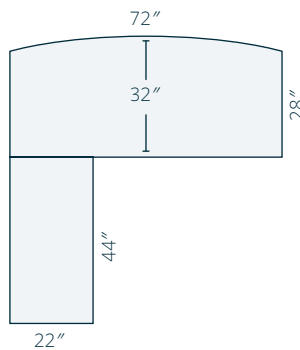

L Desk Item #: LA-CRL-83-L

Features

2 file drawers, 2 storage drawers, 2 pencil drawers, & 2 writing boards.

- 76" w x 72" w x 30" h overall
- Desk: 32" d x 72" w
- Return: 22" d x 44" w
- Hardware: K-800-SN
- Wood: Rustic QS White Oak with Michaels Cherry stain.

Hutch Item #: LA-CRL-84-H

- 69" w x 13½" d x 46" h overall