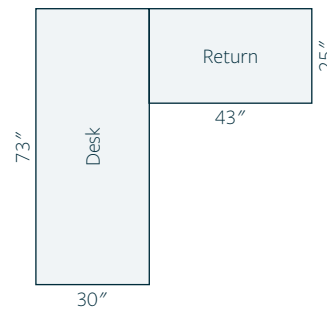

Hutch

Item #: LA-CRL-811-H

Features

4 doors with 1 adjustable shelf. 5 letter slots.

- 62" w x 13 1/2" d x 46" h overall
- Hardware: K-800

Desk Item #: LA-CRL-80-SP

Features

1 file drawer, 1 storage drawer and 1 pencil drawer at knee space of 26 $\frac{1}{4}$ "w x 24"h. This desk is available with a keyboard tray at the same price.

- 25" d x 48" w x 30" h
- Hardware: K-800
- Wood: Brown Maple with 7992 stain

File Cabinet Item #: LA-CRL-82-2

Features

Also available in 3 & 4 drawer.

- 25" d x 20 $\frac{1}{4}$ " w x 30" h
- Hardware: K-800
- Wood: Brown Maple with 7992 stain