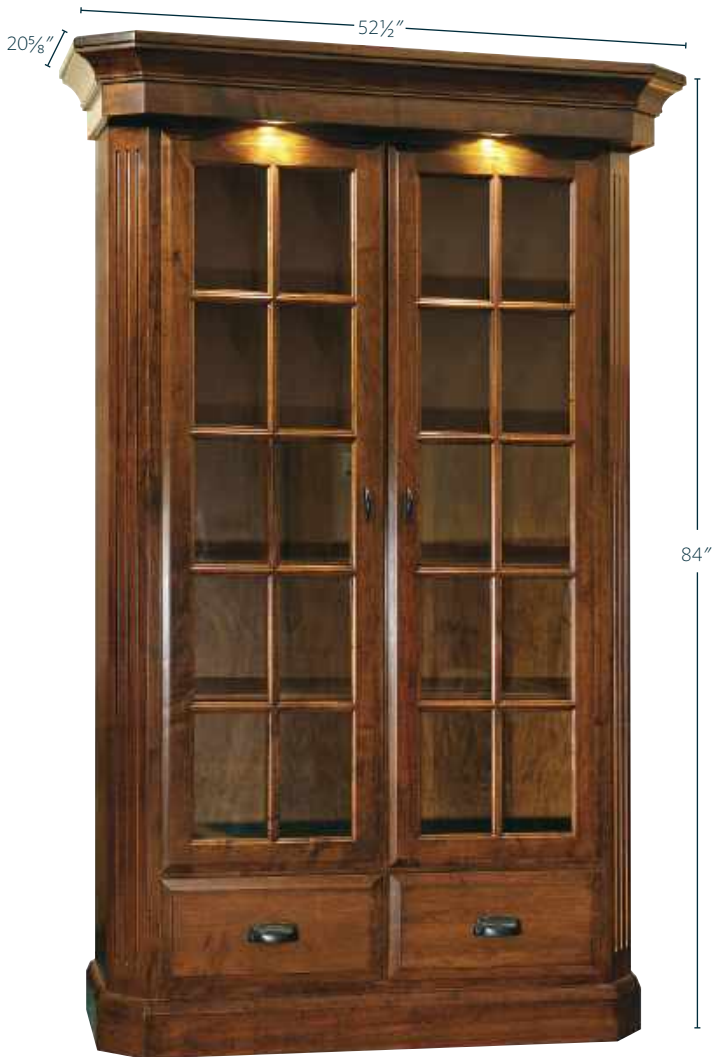

Bookcase Item #: LA-SAT-2035-BK

Features

- 52½" w x 20⅝" d x 84" h
- Hardware: P3072-MB drawer pulls & P2622-MB door pulls