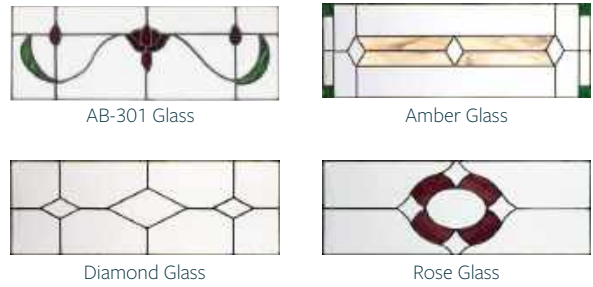

Traditional Bookcases

- LA-TR-3648-BK (36" w x 13³/₄" d x 48" h overall)
- LA-TR-3660-BK (36" w x 13³/₄" d x 60" h overall)
- LA-TR-3672-BK (36" w x 13³/₄" d x 72" h overall)

Wood: Oak with Medium Walnut stain.

Barrister Bookcases

- LA-TR-3634-2 · 36" w x 14³/₄" d x 34" h · 2 Door
- LA-TR-3648-3 · 36" w x 14³/₄" d x 48" h · 3 Door
- LA-TR-3662-4 · 36" w x 14³/₄" d x 62" h · 4 Door
- LA-TR-3676-5 · 36" w x 14³/₄" d x 76" h · 5 Door

Features

Plain glass standard. Options above.

- Inside dimensions, 11³/₄" d x 12¹/₈" h.
- Wood: Oak with Medium Walnut stain.