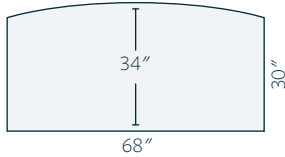

Executive Desk Item #: LA-OWD-2008-EX

Features

2 file drawers, 4 storage drawers, & in pencil drawer in knee space.

- 68" w x 34" d x 30" h overall
- Hardware: 2981-ORB
- Wood: Brown Maple with Driftwood stain