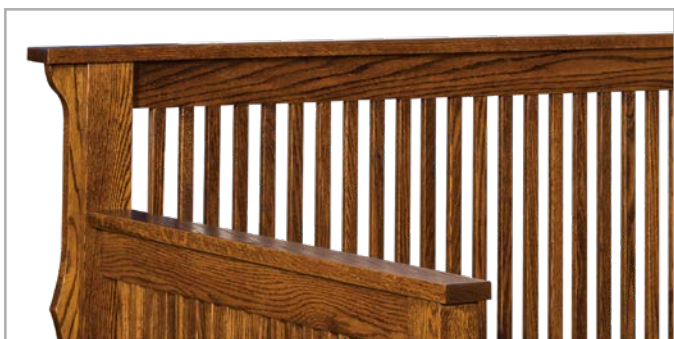

Day Beds

IT-401 Dumont Day Bed ..... pg 117

IT-402 Mission Day Bed ..... pg 118

IT-403 Panel Day Bed ..... pg 119

IT-404 Sleigh Day Bed ..... pg 120

Day Beds