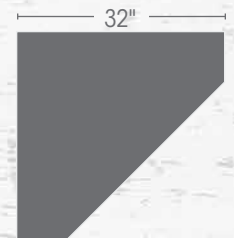

Shown

- 2-Door: 32" Wall Space with 80"h
2. Hardware
     KR15
   - Wood
     Body: Cherry
     Tops: Hard Maple
   - Stain
     Body: Washington Cherry
     Tops: Natural