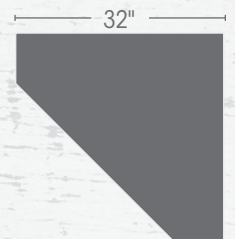

Shown

- 2-Door: 32" wall space x 80"h
- Hardware
  K40-C
- Wood | Stain
  Oak | Medium Walnut