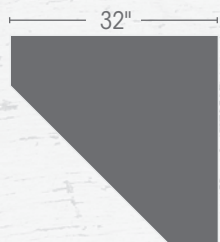

Candice

CORNER HUTCH

Item #TL-197

Standard Features

- Flush doors with light guard
- LED lighting
- Leaded glass doors
- 2 adjustable glass shelves with plate groove
- Full extension soft-close under-mount slides
- Plain wood back
- Fixed shelf in base
- European hinges

Options

- Shiplap back
- Mirror back
- Extra glass shelf
- Full extension side-mount slides
- Bevel glass doors