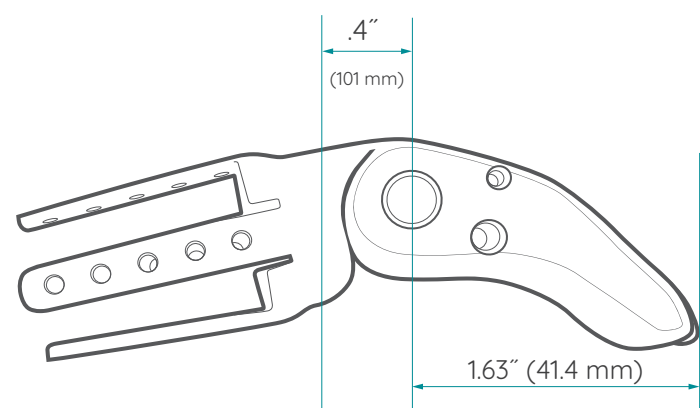

## Large Pediatric M-Finger

Total: 2.65" (67.3 mm)

# Partial M-Fingers

Size Guide

ACTUAL SIZE!

## Small Partial M-Finger

Total: 1.65" (41.9 mm)

## Medium Partial M-Finger

Total: 2.03" (51.6 mm)