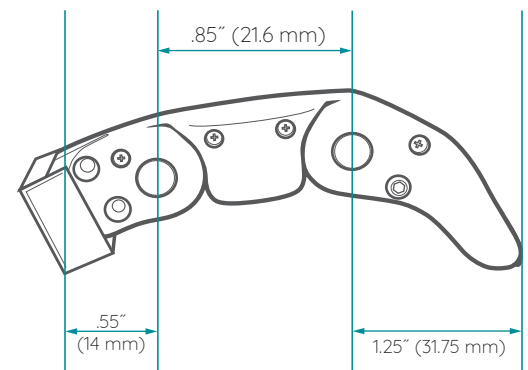

## Small Pediatric M-Finger

Total: 2.05" (52.07 mm)

## Medium Pediatric M-Finger

Total: 2.4" (61 mm)

## Large Pediatric M-Finger

Total: 2.65" (67.3 mm)

## Large Partial M-Finger

Total: 2.4" (61 mm)