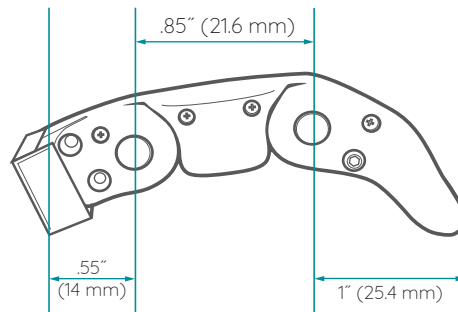

# Pediatric M-Fingers (Only available in kits)

Size Guide

ACTUAL SIZE!

## Small Pediatric M-Finger

Total: 2.05" (52.07 mm)

## Large Pediatric M-Finger

Total: 2.65" (67.3 mm)

## Large Partial M-Finger

Total: 2.4" (61 mm)