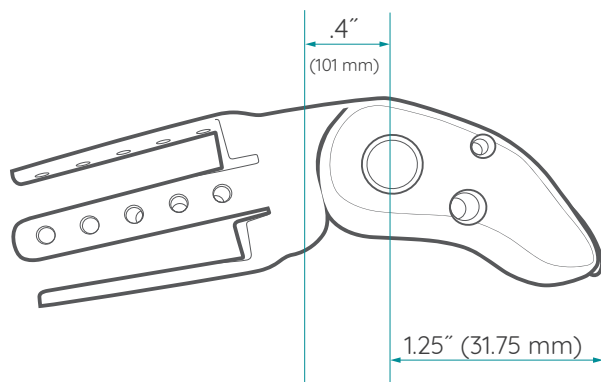

## Large Pediatric M-Finger

Total: 2.65" (67.3 mm)

# Partial M-Fingers

Size Guide

ACTUAL SIZE!

## Small Partial M-Finger

Total: 1.65" (41.9 mm)

## Large Partial M-Finger

Total: 2.4" (61 mm)