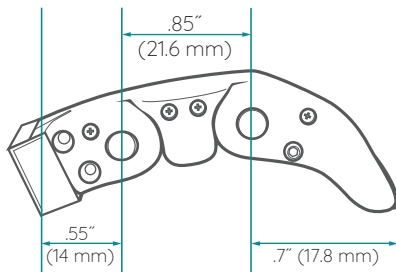

# Pediatric M-Fingers (Only available in kits)

Size Guide

ACTUAL SIZE!

## Small Pediatric M-Finger

Total: 2.05" (52.07 mm)

## Large Pediatric M-Finger

Total: 2.65" (67.3 mm)

## Large Partial M-Finger

Total: 2.4" (61 mm)