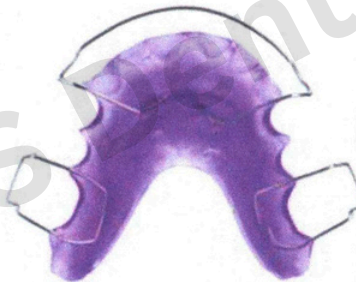

HAWLEY RETAINER COLOUR CHART

PURPLE