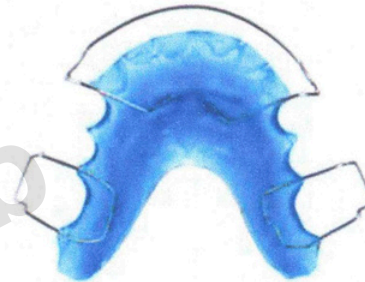

HAWLEY RETAINER COLOUR CHART

CLEAR

HOT PINK

LIGHT BLUE

BLUE

AQUA

GREEN

LIGHT GREEN