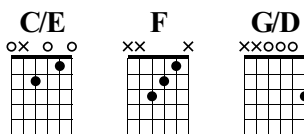

Twinkle Twinkle Little Star

Megan KC Guitar
Mozart

Standard tuning
♩ = 120

1 **C/E** **F** **C/E** **F** **C/E**

twin- kle twin- kle lit- tle star. How I Won- der

1 1 3 3 5 5 3 1 1 0 0

T
A
B

4 **G/D** **C/E** **C/E** **C/E** **G/D**

what you are. Up a- bove the world so high

3 3 1 3 3 1 1 0 0 3

T
A
B

7 **C/E** **G/D** **C/E**

like a dia- mond in the sky — twin- kle

3 3 1 1 0 0 3 (3) 1 1

T
A
B

10 **F** **C/E** **F** **C/E**

twin- kle lit- tle star — how I won- der

3 3 5 5 3 1 1 0 0

T
A
B

13 **G/D** **C/E**

what you ar —

3 3 1 (1)

T
A
B